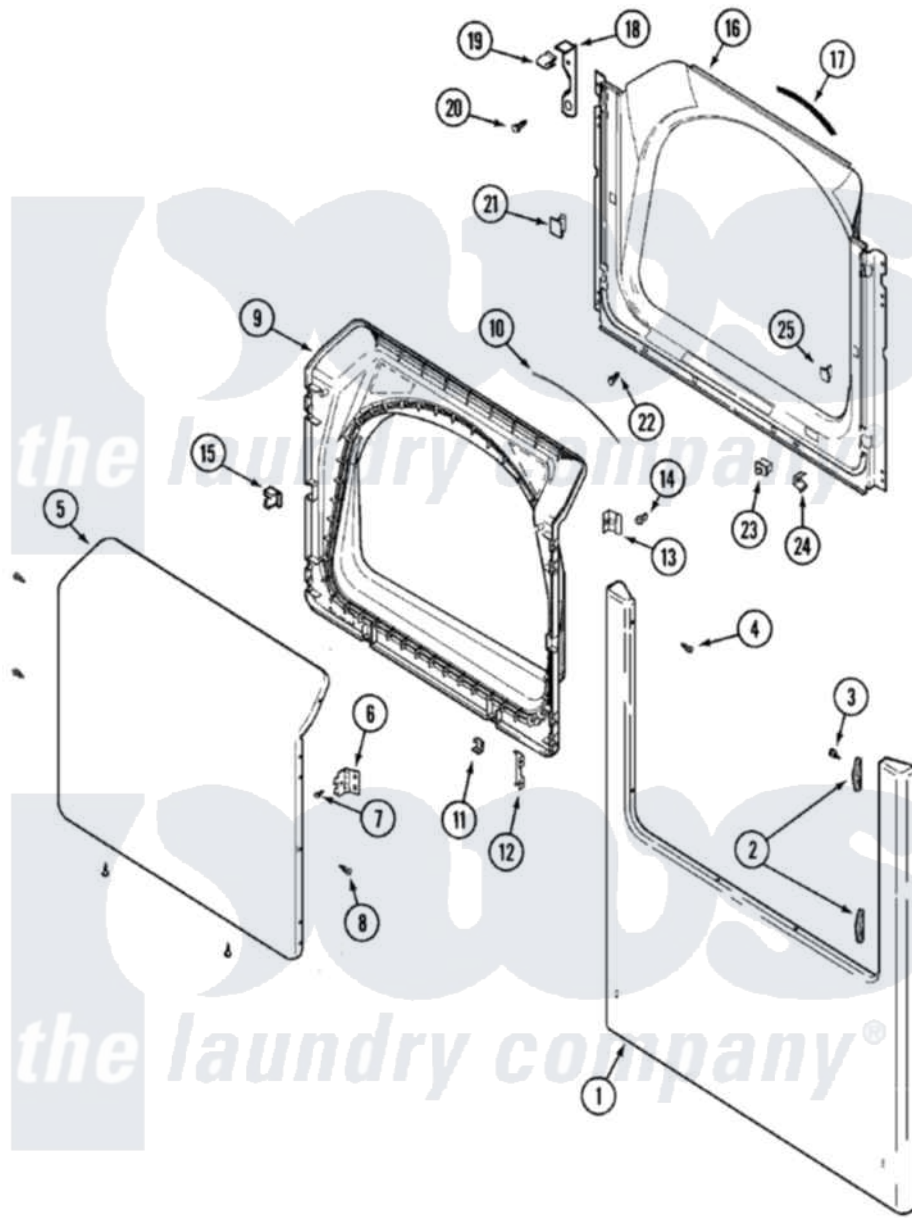

Maytag MHE15MNAGW 03 - DOOR (LOWER)

Maytag Residential Maytag MHE15MNAGW Dryer Parts Parts Diagram 03 - DOOR (LOWER)
 Click on the part number to view part

Item	Original Part Number	Replaced By	Status	Part Description
1	22002241	22002836		Panel, Front
2	33001764			Cover, Hinge Hole
3	33001846			Screw, Hinge Hole Cover
4	22002243			Screw, Front Panel And Hinge
5	22001979			Door, Outer
6	33001759			Hinge, Door
7	22002062	98006631		Screw
8	22002063			Screw No.8-18AB Wafer Head
9	33001750			Door, Inner/ W Seal
10	33002094			Seal, Door
11	22002039			Clip, Door
12	22002038			Clip, Door
13	33001793			Bracket, Strike
14	33001761			Strike, Door
15	33001763			Plug, Inner Door
16	33001778			Shroud

17	33001767		Seal, Shroud
18	22002991		Kit, Access Cover Hook
19	33002037		Fastener, Access Cover Hook
20	22001995		Screw Note: Screw, Tumbler Front And Shroud
21	33001791	306436	Door Latch Kit--W
22	33001768		Screw, Shroud Note: Screw, Shroud And Outlet Duct
23	33002239		Switch, Door
24	33001760		Bracket, Hinge
25	Y304578	LA-1003	Door Catch Kit