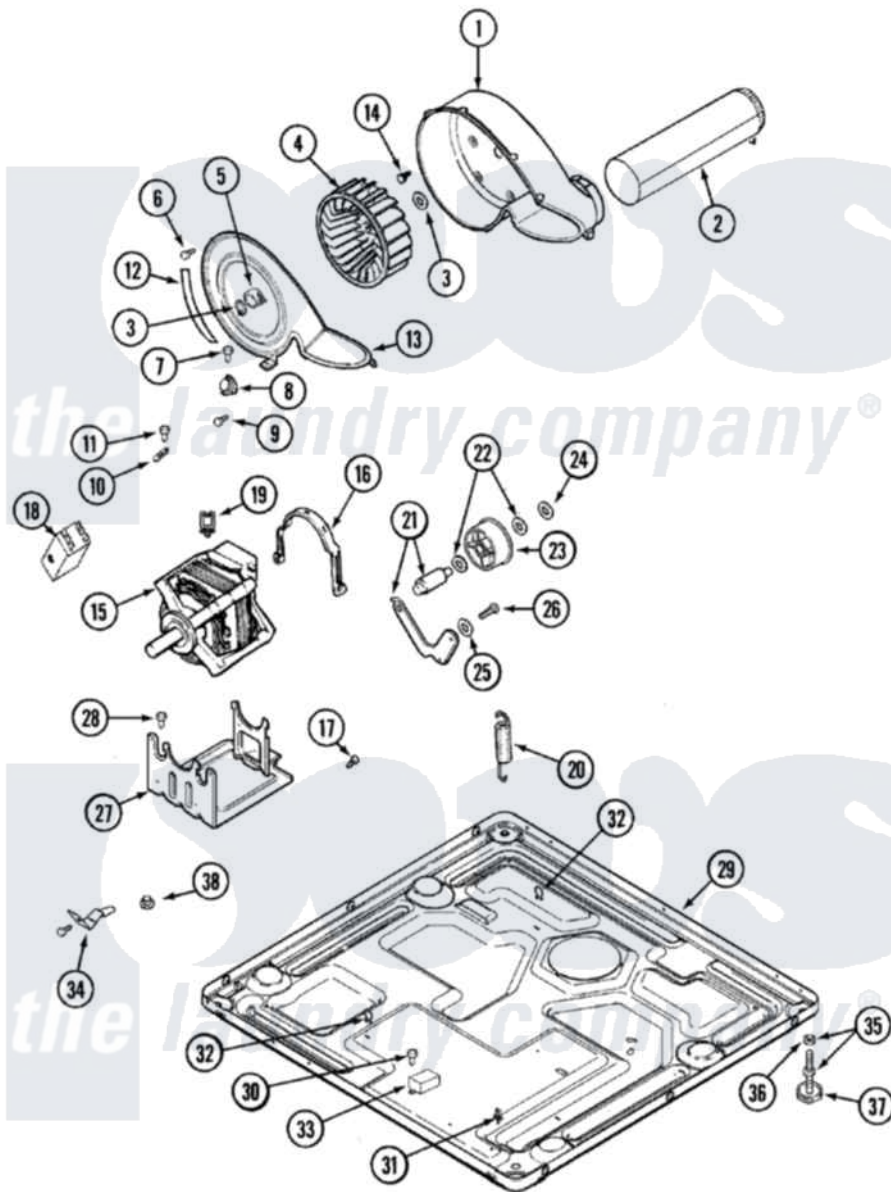

# Maytag MHE15MNAGW 05 - MOTOR DRIVE

Maytag Residential Maytag MHE15MNAGW Dryer Parts Parts Diagram 05 - MOTOR DRIVE  
 Click on the part number to view part

Item	Original Part Number	Replaced By	Status	Part Description
1	<a href="#">33001789</a>			Housing, Blower
2	<a href="#">33001800</a>			Duct Assembly, Exhaust
"	<a href="#">22001995</a>			Screw Note: Screw, Tumbler Front And Shroud
3	410233	<a href="#">9703438</a>		Ring-Retrn
4	<a href="#">33001790</a>			Wheel, Blower
5	<a href="#">312967</a>			Clamp, Blower Housing
6	33001855	<a href="#">33002917</a>		Screw, No.10-16
7	<a href="#">Y313561</a>			Screw---NA
8	<a href="#">303392</a>			Thermostat, Cycling
"	<a href="#">33001306</a>			Wire Harness, Thermostats
"	<a href="#">306967</a>			Thermostat, Multi-Temp Part Not Used Mde26ct-MN Only
9	22001996	<a href="#">3370225</a>		Screw
10	<a href="#">33001762</a>			Fuse, Thermal
11	314848	<a href="#">W10116760</a>		Screw
12	33001772		Not Available	SEAL, BLOWER COVER