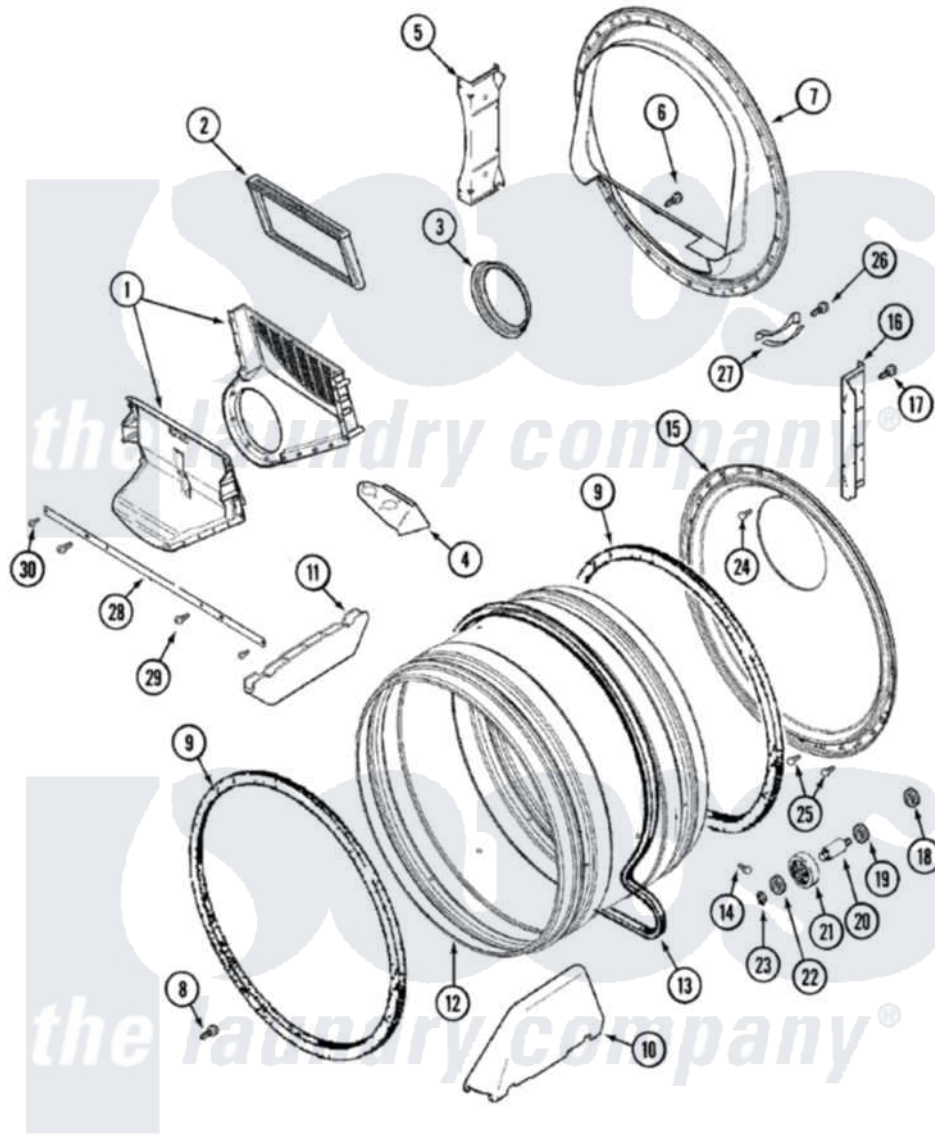

# Maytag MHE15MNAGW 06 - TUMBLER

Maytag [Residential Maytag MHE15MNAGW Dryer Parts](#) Parts Diagram 06 - TUMBLER  
 Click on the part number to view part

Item	Original Part Number	Replaced By	Status	Part Description
1	<a href="#">33001799</a>			Outlet Duct Assembly Note: Outlet Duct Assembly
2	33001804	<a href="#">33002790</a>		Lint Filter
3	33001758	<a href="#">33002560</a>		Seal, Blower
4	<a href="#">33001837</a>			Cover, Thermostat
5	33001828		Not Available	SUPPORT, TUMBLER FRONT
6	312311	<a href="#">312311MAY</a>		Screw
7	<a href="#">33001802</a>			Front, Tumbler
8	33001855	<a href="#">33002917</a>		Screw, No.10-16
9	<a href="#">33001807</a>			Seal, Tumbler
10	<a href="#">33002032</a>			Baffle
11	<a href="#">33001755</a>			Baffle
12	33001794	<a href="#">33001889</a>		Tumbler
13	33001777	<a href="#">33002535</a>		V-Belt
14	33001788	<a href="#">33002973</a>		Screw, No.9-15 X 1.00 Hx WS
15	<a href="#">33001801</a>			Back, Tumbler

16	33001832	Not Available	SUPPORT, BACK
17	<a href="#">22001995</a>		Screw Note: Screw, Tumbler Front And Shroud
18	<a href="#">33001443</a>		Nut, Hex
19	Y313347	<a href="#">312535</a>	Washer, Vault Mounting Brk.
20	Y312948	<a href="#">6-3129480</a>	Shaft- Tumbler
21	Y303373	<a href="#">12001541</a>	Drum Roller/Washer Assembly--W
22	<a href="#">312535</a>		Washer, Vault Mounting Brk.
23	410233	<a href="#">9703438</a>	Ring-Retrn
24	<a href="#">210932</a>		Screw, No.8 X 9/16 Ctsk Note: Screw, Inlet Duct
25	22001996	<a href="#">3370225</a>	Screw
26	<a href="#">210720</a>		Rivet, Bearing To Tumbler Fmt
27	<a href="#">306508</a>		Tumbler Bearing Kit ---W