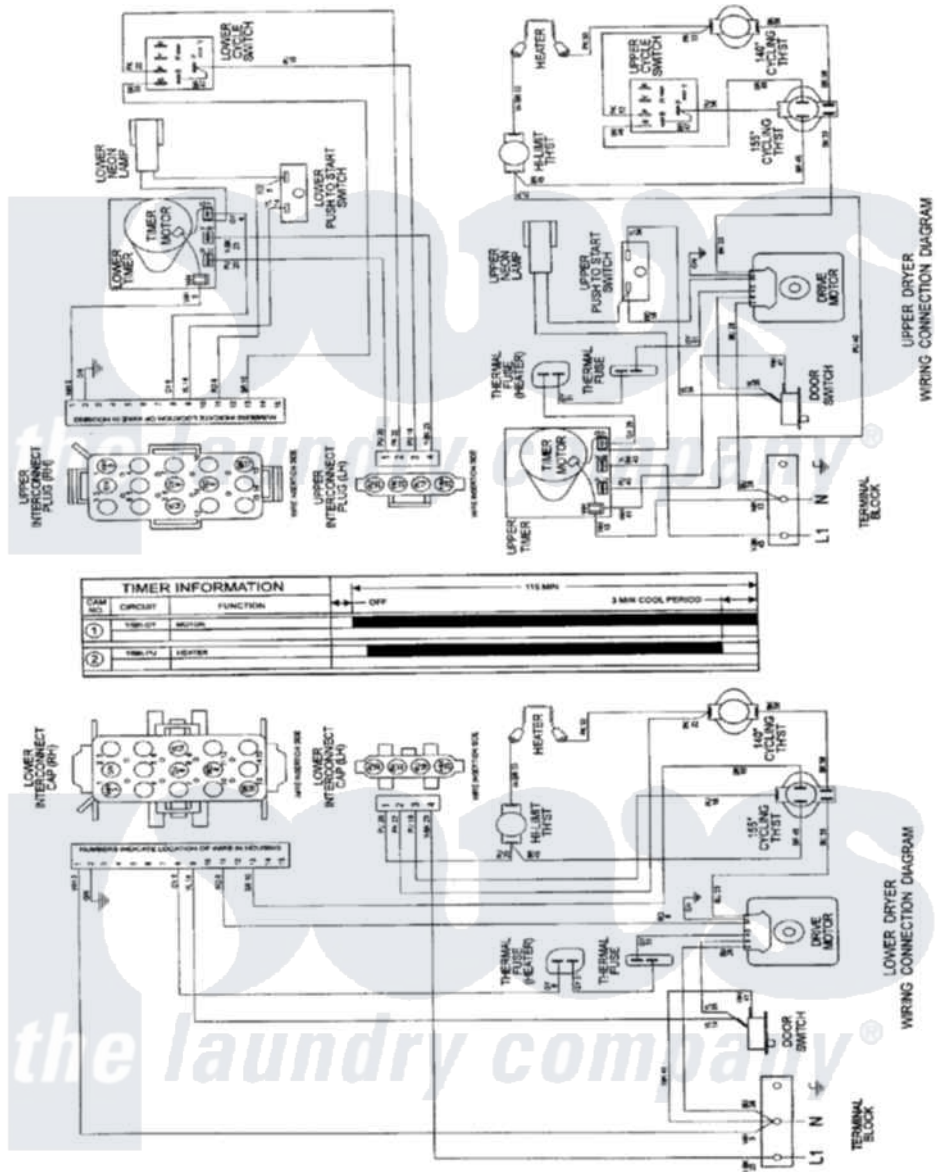

# Maytag MHE15MNAGW 07 - WIRING INFORMATION (ELEC)

Maytag [Residential Maytag MHE15MNAGW Dryer Parts](#) Parts Diagram 07 - WIRING INFORMATION (ELEC)  
 Click on the part number to view part

Item	Original Part Number	Replaced By	Status	Part Description
NI	15002381		Not Available	WIRING INFORMATION