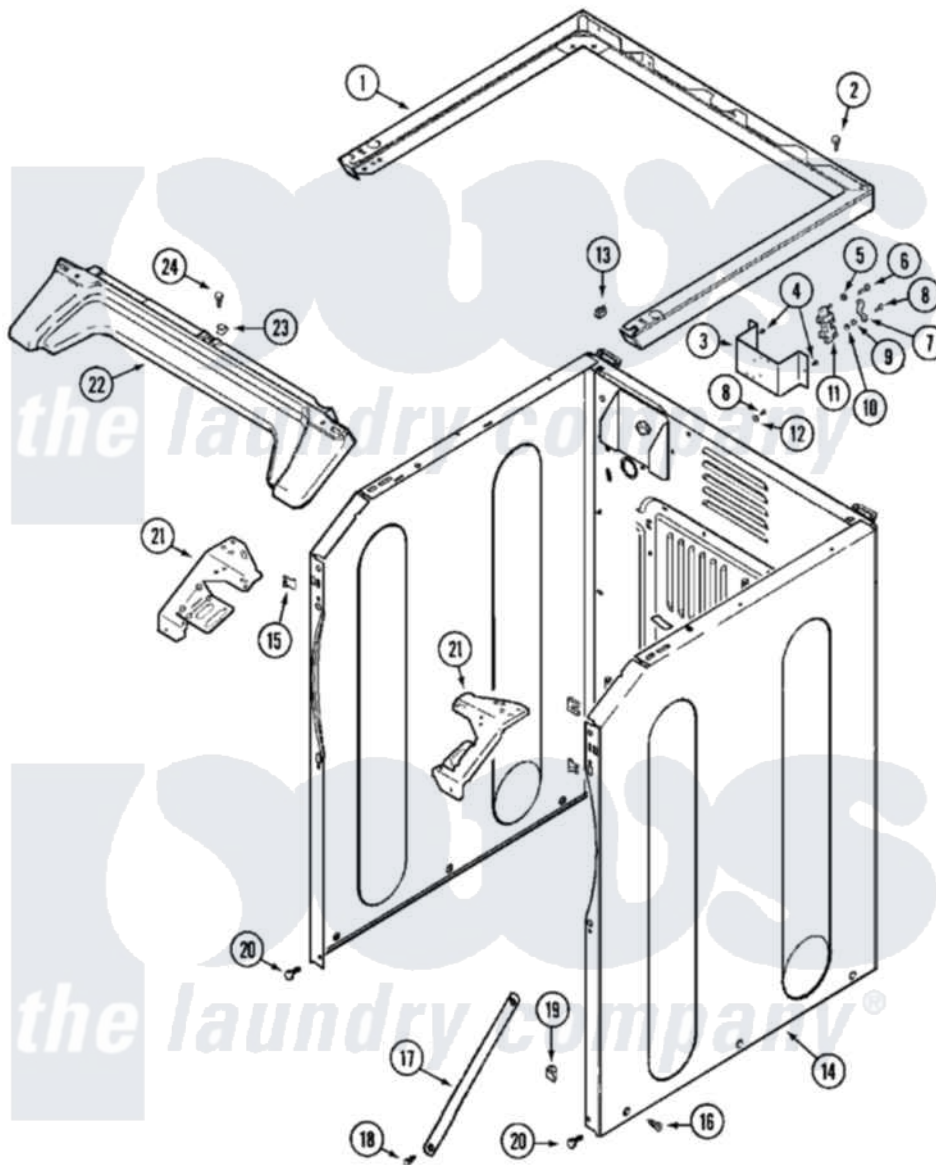

# Maytag MHE15MNAYW 01 - CABINET-FRONT (LOWER)

Maytag Residential Maytag MHE15MNAYW Dryer Parts Parts Diagram 01 - CABINET-FRONT (LOWER)  
 Click on the part number to view part

Item	Original Part Number	Replaced By	Status	Part Description
001	33002005	<a href="#">33002963</a>		Support, Weld Assembly
002	22001883	<a href="#">214354</a>		Screw, Top Cover To Cabnt.
003	NLA		Not Available	BRACKET, TERMINAL BLOCK---NA
004	<a href="#">22001995</a>			Screw Note: Screw, Tumbler Front And Shroud
005	<a href="#">Y311270</a>			Washer, Terminal Block
006	Y312209	<a href="#">W10001200</a>		Screw
007	<a href="#">Y312184</a>			Strap, Grounding
008	NLA		Not Available	SCREW, GROUND STRAP
009	311484	<a href="#">112432</a>		Nut
010	<a href="#">311093</a>			Washer, Terminal Connection
011	<a href="#">33001244</a>			Block, Terminal
012	NLA		Not Available	WASHER, GROUND LUG
013	<a href="#">22001502</a>			Fastener, U-NUt
014	<a href="#">33002626</a>			Cabinet, Assembly
"	NLA		Not Available	CABINET (WHT)

015	<a href="#">22002049</a>		Clip Note: Clip, Front Panel
016	<a href="#">213007</a>		Xfor Cabinet See Cabinet, Back
"	22003409	<a href="#">213007</a>	Xfor Cabinet See Cabinet, Back
017	22002259	<a href="#">22002767</a>	Brace, Cross
018	<a href="#">22001995</a>		Screw Note: Screw, Tumbler Front And Shroud
019	<a href="#">Y310376</a>		Clip, Door Switch Harness
020	<a href="#">22001995</a>		Screw Note: Screw, Tumbler Front And Shroud
021	<a href="#">33002009</a>		Bracket, Corner
"	33002010	<a href="#">33002473</a>	Bracket, Corner
"	33002095	<a href="#">33002474</a>	Bracket, Corner
"	<a href="#">33002096</a>		Bracket, Corner
022	<a href="#">33002011</a>		Cover, Access
023	<a href="#">33002013</a>		Fastener Clip, Access Cover
024	<a href="#">22001995</a>		Screw Note: Screw, Tumbler Front And Shroud
025	<a href="#">33002078</a>		Wire Harness, Main
"	NLA	Not Available	WIRE HARNESS, MAIN (LWR)
026	<a href="#">33001989</a>		Retainer, Vault Switch