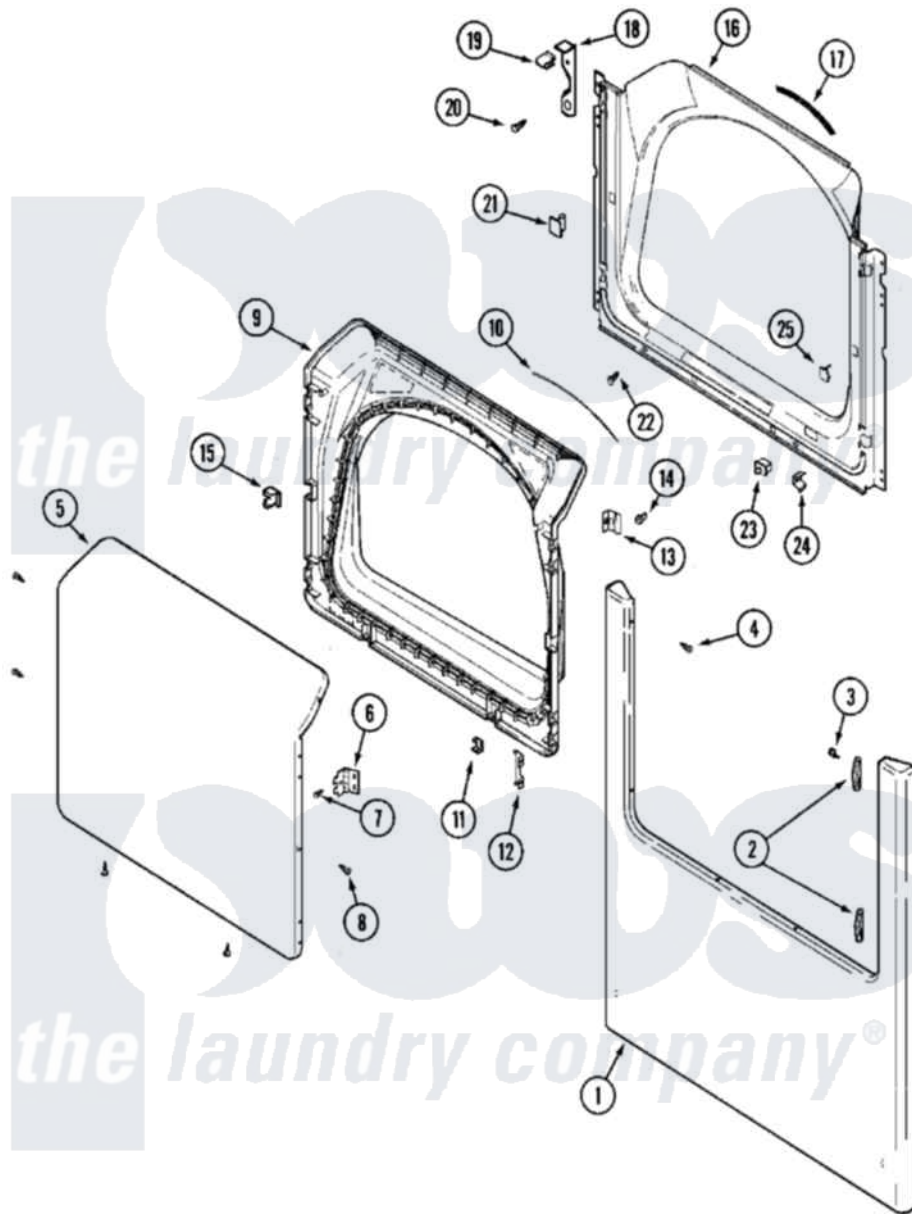

Maytag MHE15MNAYW 02 - DOOR (LOWER)

Maytag Residential Maytag MHE15MNAYW Dryer Parts Parts Diagram 02 - DOOR (LOWER)
 Click on the part number to view part

Item	Original Part Number	Replaced By	Status	Part Description
001	22002241	22002836		Panel, Front
002	33001764			Cover, Hinge Hole
003	33001846			Screw, Hinge Hole Cover
004	22002243			Screw, Front Panel And Hinge
005	22001979			Door, Outer
006	33001759			Hinge, Door
007	22002062	98006631		Screw
008	22002063			Screw No.8-18AB Wafer Head
009	33001750			Door, Inner/ W Seal
010	33002094			Seal, Door
011	22002039			Clip, Door
012	22002038			Clip, Door
013	33001793			Bracket, Strike
014	33001761			Strike, Door
015	33001763			Plug, Inner Door
016	33001778			Shroud

017	33001767		Seal, Shroud
018	22002991		Kit, Access Cover Hook
019	33002037		Fastener, Access Cover Hook
020	22001995		Screw Note: Screw, Tumbler Front And Shroud
021	33001791	306436	Door Latch Kit--W
022	33001768		Screw, Shroud Note: Screw, Shroud And Outlet Duct
023	33001509	W10169313	Switch-Dor
024	33001760		Bracket, Hinge
025	Y304578	LA-1003	Door Catch Kit