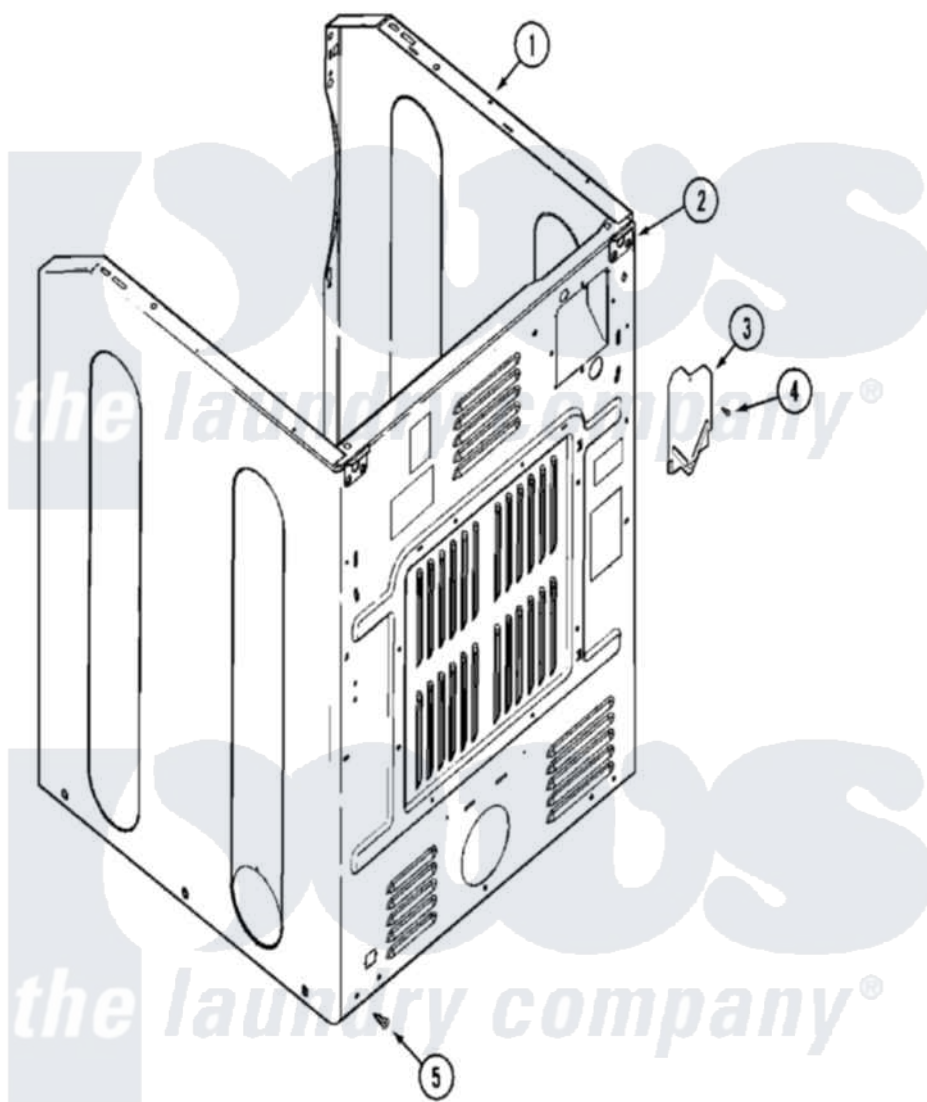

# Maytag MHE15MNAYW 03 - CABINET-REAR

Maytag Residential Maytag MHE15MNAYW Dryer Parts Parts Diagram 03 - CABINET-REAR  
 Click on the part number to view part

Item	Original Part Number	Replaced By	Status	Part Description
001	<a href="#">33002626</a>			Cabinet, Assembly
"	NLA		Not Available	CABINET (WHT-LWR)
"	NLA		Not Available	PLUG, HOLE
002	<a href="#">22001995</a>			Screw Note: Screw, Tumbler Front And Shroud
"	22003367	<a href="#">22004095</a>		Hinge, Plastic
"	NLA		Not Available	BRACKET, CABINET HINGE
003	<a href="#">33001795</a>			Cover, Terminal Block
004	<a href="#">22001995</a>			Screw Note: Screw, Tumbler Front And Shroud
005	<a href="#">22001995</a>			Screw Note: Screw, Tumbler Front And Shroud