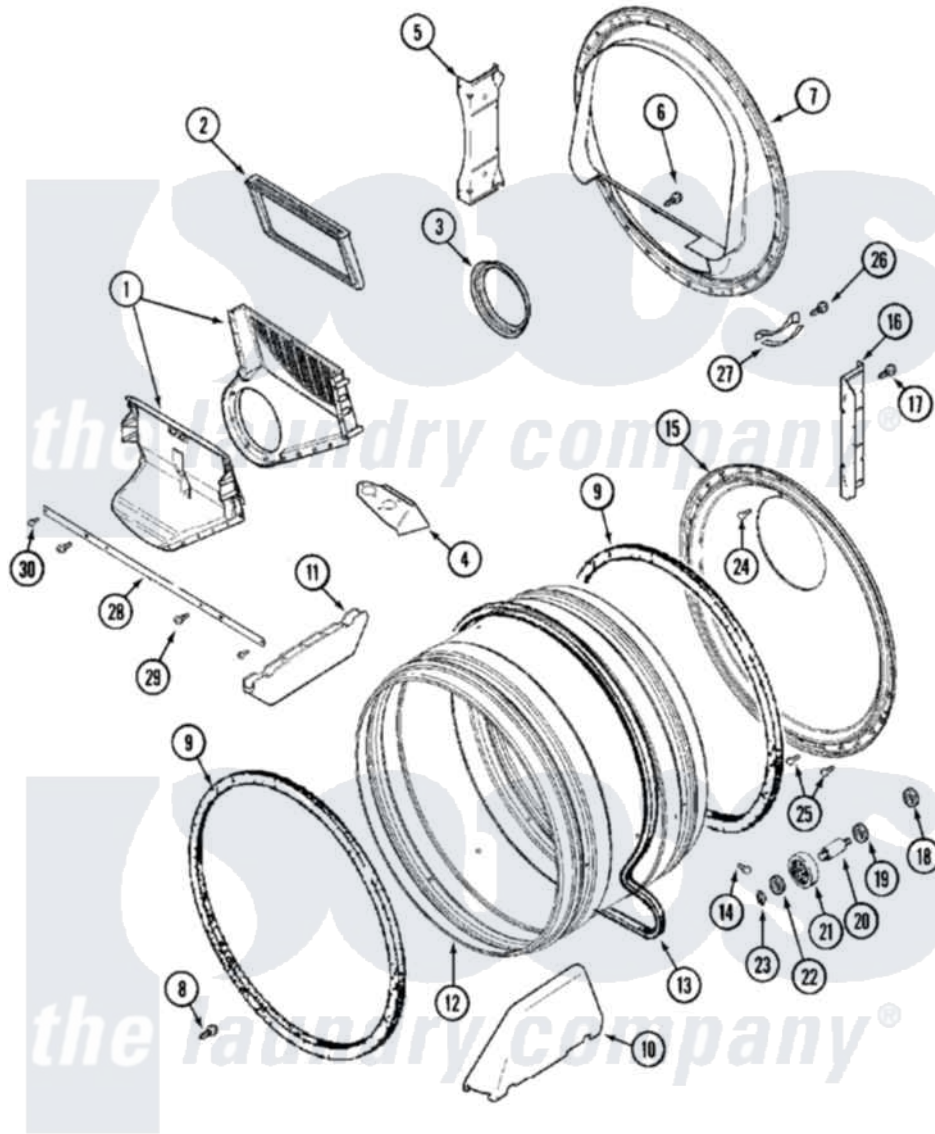

Maytag MHE15MNAYW 04 - TUMBLER

Maytag [Residential Maytag MHE15MNAYW Dryer Parts](#) Parts Diagram 04 - TUMBLER
 Click on the part number to view part

Item	Original Part Number	Replaced By	Status	Part Description
001	33001799			Outlet Duct Assembly Note: Outlet Duct Assembly
002	33001804	33002790		Lint Filter
003	33001758	33002560		Seal, Blower
"	33002082	33002560		Seal, Blower
004	33001837			Cover, Thermostat
005	NLA		Not Available	SUPPORT, TUMBLER FRONT
006	NLA		Not Available	SCREW, OUTLET DUCT
007	33001802			Front, Tumbler
008	33001855	33002917		Screw, No.10-16
009	33001807			Seal, Tumbler
010	33002032			Baffle
011	33001755			Baffle
012	33001794	33001889		Tumbler
013	33001777	33002535		V-Belt
014	33001788	33002973		Screw, No.9-15 X 1.00 Hx WS

015	33001801		Back, Tumbler
016	NLA	Not Available	SUPPORT, BACK
017	22001995		Screw Note: Screw, Tumbler Front And Shroud
018	33001443		Nut, Hex
019	Y313347	312535	Washer, Vault Mounting Brk.
020	Y312948	6-3129480	Shaft- Tumbler
021	Y303373	12001541	Drum Roller/Washer Assembly--W
022	312535		Washer, Vault Mounting Brk.
023	410233	9703438	Ring-Retr
024	210932		Screw, No.8 X 9/16 Ctsk Note: Screw, Inlet Duct
025	22001996	3370225	Screw
026	210720		Rivet, Bearing To Tumbler Fmt
027	306508		Tumbler Bearing Kit ---W
028	33002039		Brace, Tumbler Front
029	33001768		Screw, Shroud Note: Screw, Shroud And Outlet Duct
030	22001995		Screw Note: Screw, Tumbler Front And Shroud