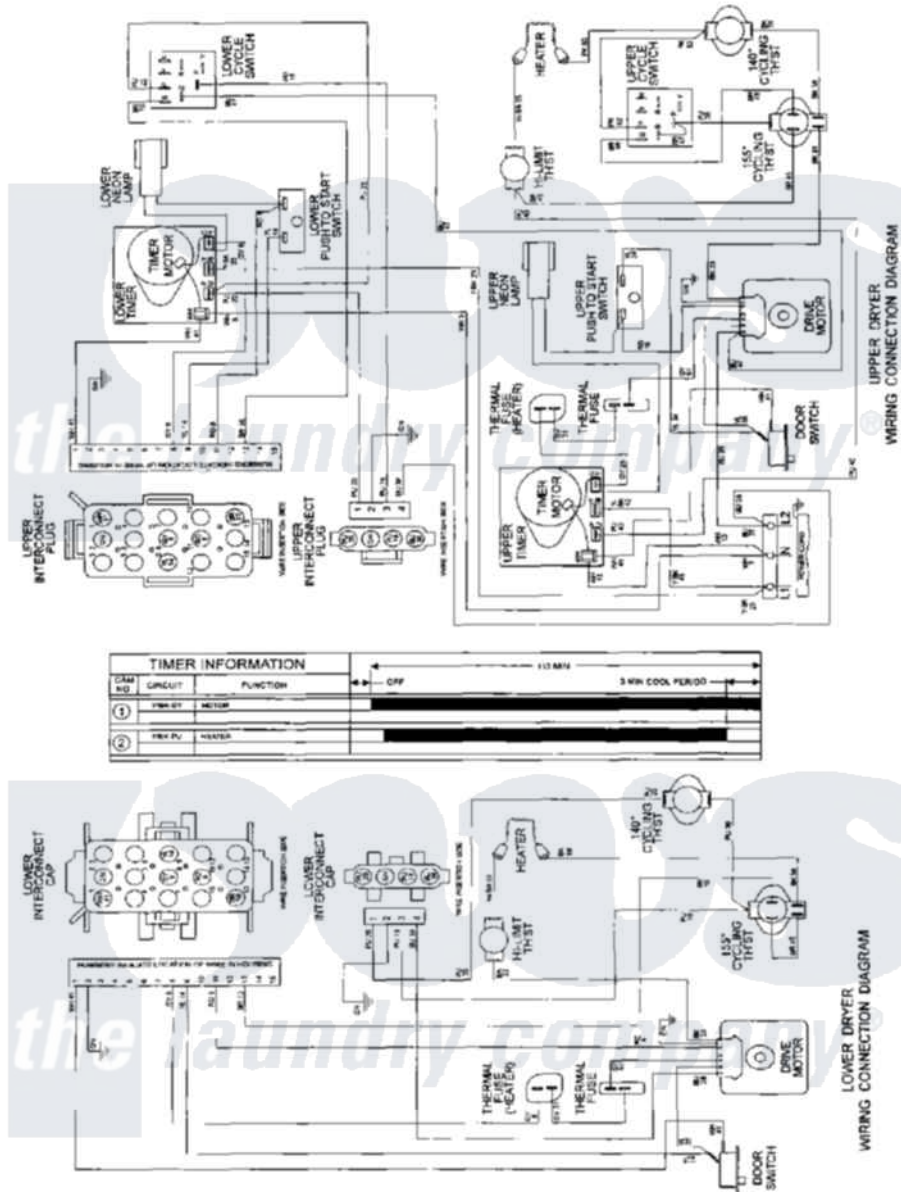

Maytag MHE15MNAZW 07 - WIRING INFORMATION

Maytag Residential Maytag MHE15MNAZW Dryer Parts Parts Diagram 07 - WIRING INFORMATION
 Click on the part number to view part

Item	Original Part Number	Replaced By	Status	Part Description
001	NLA		Not Available	WIRING INFORMATION