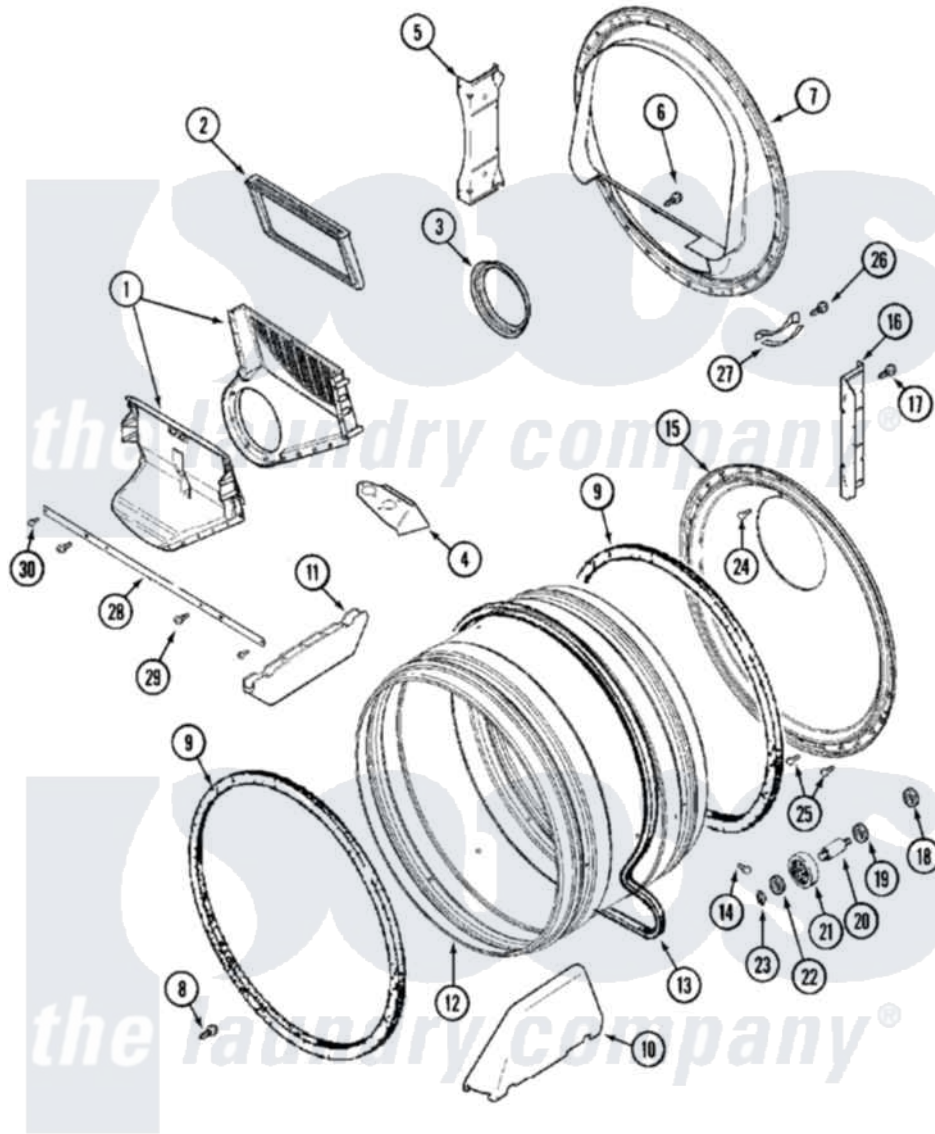

Maytag MHE15PDAGW 04 - TUMBLER

Maytag [Residential Maytag MHE15PDAGW Dryer Parts](#) Parts Diagram 04 - TUMBLER
 Click on the part number to view part

Item	Original Part Number	Replaced By	Status	Part Description
001	33001799			Outlet Duct Assembly Note: Outlet Duct Assembly
002	33001804	33002790		Lint Filter
003	33001758	33002560		Seal, Blower
004	33001837			Cover, Thermostat
005	NLA		Not Available	SUPPORT, TUMBLER FRONT
006	NLA		Not Available	SCREW, OUTLET DUCT
007	33001802			Front, Tumbler
008	33001855	33002917		Screw, No.10-16
009	33001807			Seal, Tumbler
010	33002032			Baffle
011	33001755			Baffle
012	33001794	33001889		Tumbler
013	33001777	33002535		V-Belt
014	33001788	33002973		Screw, No.9-15 X 1.00 Hx WS
015	33001801			Back, Tumbler

016	NLA	Not Available	SUPPORT, BACK
017	22001995		Screw Note: Screw, Tumbler Front And Shroud
018	33001443		Nut, Hex
019	Y313347	312535	Washer, Vault Mounting Brk.
020	Y312948	6-3129480	Shaft- Tumbler
021	Y303373	12001541	Drum Roller/Washer Assembly--W
022	312535		Washer, Vault Mounting Brk.
023	410233	9703438	Ring-Retrn
024	210932		Screw, No.8 X 9/16 Ctsk Note: Screw, Inlet Duct
025	22001996	3370225	Screw
026	210720		Rivet, Bearing To Tumbler Frnt
027	306508		Tumbler Bearing Kit ---W
028	33002039		Brace, Tumbler Front
029	33001768		Screw, Shroud Note: Screw, Shroud And Outlet Duct
030	22001995		Screw Note: Screw, Tumbler Front And Shroud