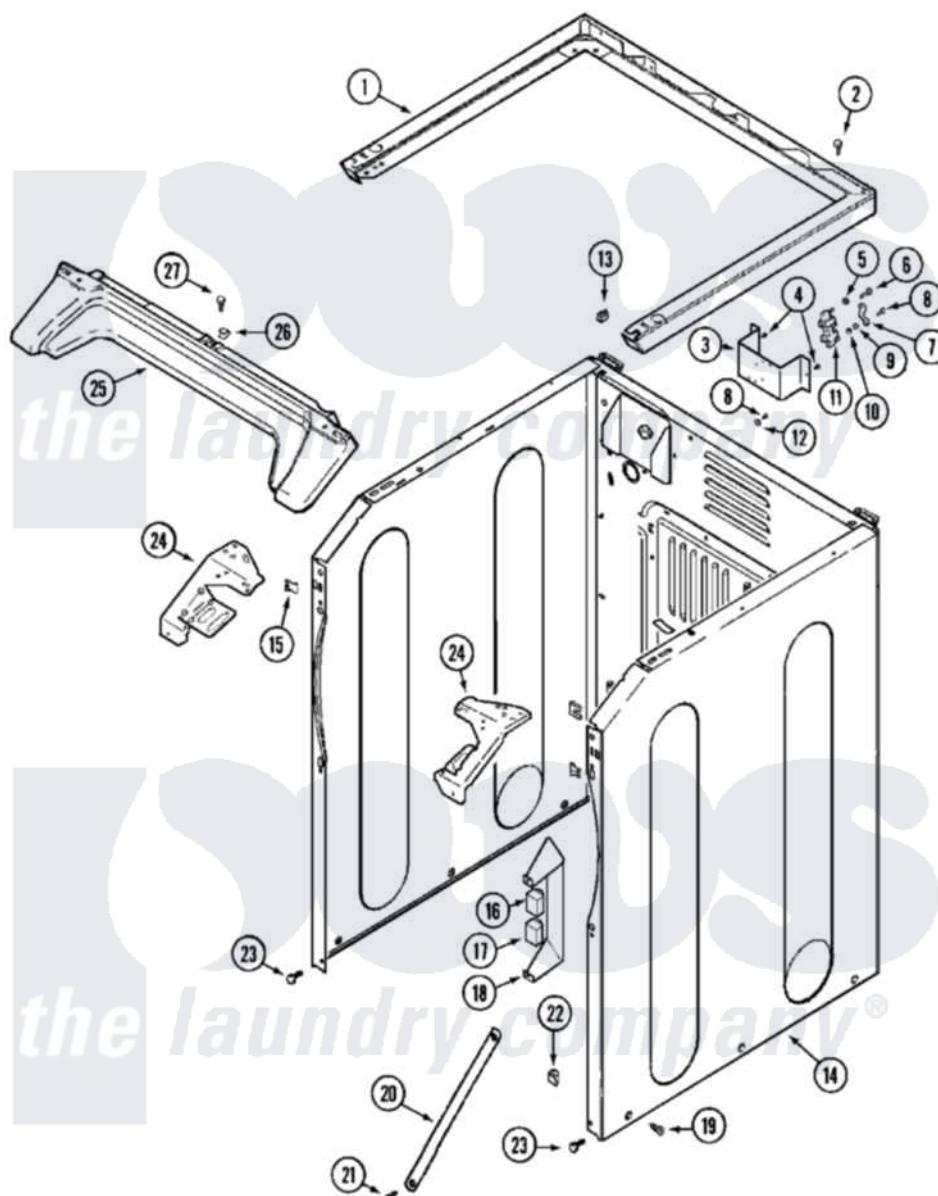

# Maytag MHE15PDAUW 01 - CABINET-FRONT (LOWER)

Maytag Residential Maytag MHE15PDAUW Dryer Parts Parts Diagram 01 - CABINET-FRONT (LOWER)

Click on the part number to view part

Item	Original Part Number	Replaced By	Status	Part Description
001	33002005	<a href="#">33002963</a>		Support, Weld Assembly
002	22001883	<a href="#">214354</a>		Screw, Top Cover To Cabnt.
003	NLA		Not Available	BRACKET, TERMINAL BLOCK---NA
004	<a href="#">22001995</a>			Screw Note: Screw, Tumbler Front And Shroud
005	<a href="#">Y311270</a>			Washer, Terminal Block
006	Y312209	<a href="#">W10001200</a>		Screw
007	<a href="#">Y312184</a>			Strap, Grounding
008	NLA		Not Available	SCREW, GROUND STRAP
009	311484	<a href="#">112432</a>		Nut
010	<a href="#">311093</a>			Washer, Terminal Connection
011	<a href="#">33001244</a>			Block, Terminal
012	NLA		Not Available	WASHER, GROUND LUG
013	<a href="#">22001502</a>			Fastener, U-NUt
014	NLA		Not Available	CABINET (WHT)
015	<a href="#">22002049</a>			Clip Note: Clip, Front Panel

016	206824	<a href="#">W10133335</a>	Relay, Motor
"	Y251119	<a href="#">3177991</a>	Screw
017	<a href="#">306398</a>		Relay, Heater
"	Y251119	<a href="#">3177991</a>	Screw
018	<a href="#">Y313561</a>		Screw----NA
"	<a href="#">314627</a>		Bracket, Relays
"	Y310632	<a href="#">1163839</a>	Screw
019	<a href="#">213007</a>		Xfor Cabinet See Cabinet, Back
020	22002259	<a href="#">22002767</a>	Brace, Cross
021	<a href="#">22001995</a>		Screw Note: Screw, Tumbler Front And Shroud
022	<a href="#">Y310376</a>		Clip, Door Switch Harness
023	<a href="#">22001995</a>		Screw Note: Screw, Tumbler Front And Shroud
024	<a href="#">33002009</a>		Bracket, Corner
"	33002010	<a href="#">33002473</a>	Bracket, Corner
025	<a href="#">33002011</a>		Cover, Access
026	<a href="#">33002013</a>		Fastener Clip, Access Cover
027	<a href="#">22001995</a>		Screw Note: Screw, Tumbler Front And Shroud
028	<a href="#">33002047</a>		Wire Harness, Main
029	<a href="#">33001989</a>		Retainer, Vault Switch