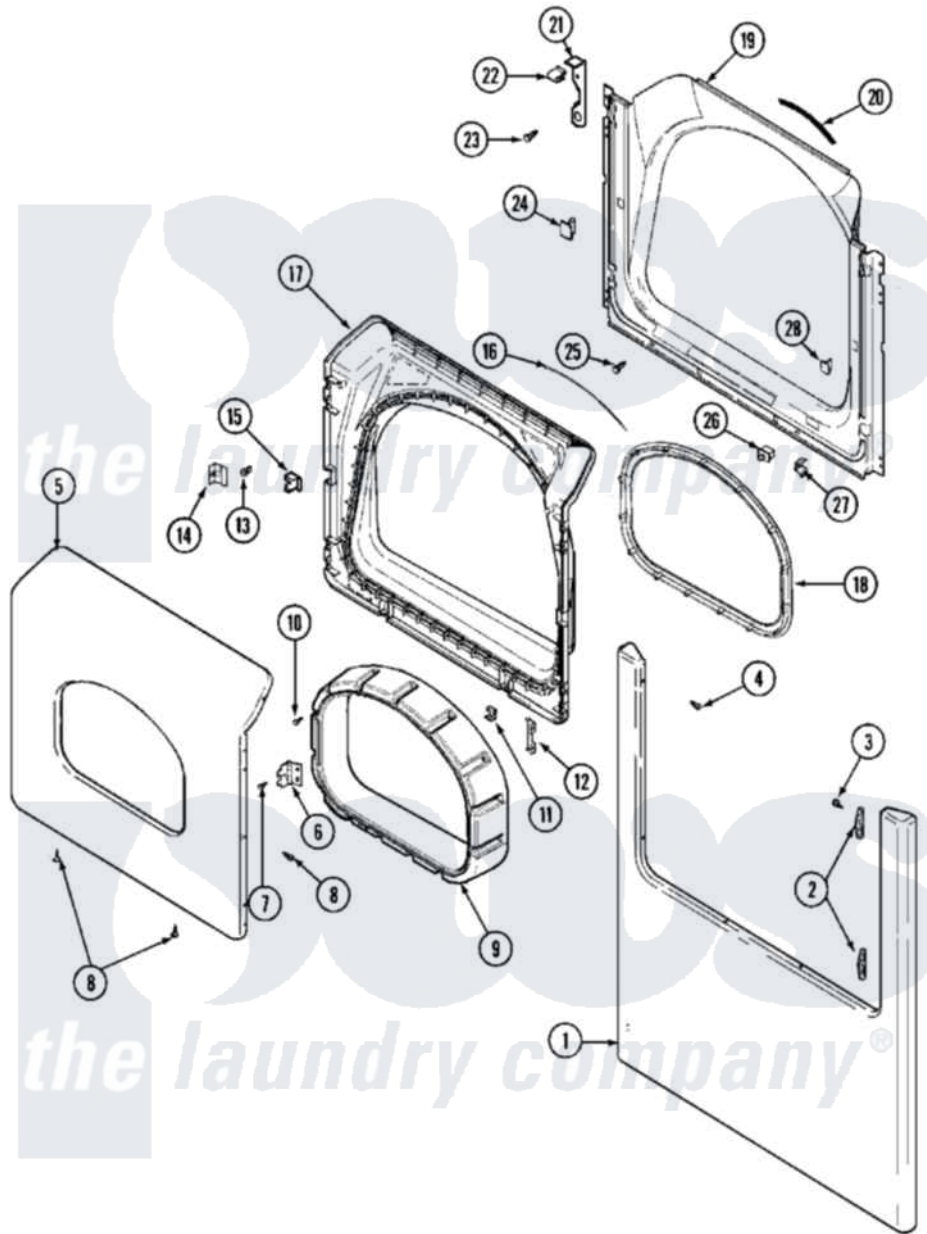

Maytag MHE15PDAUW 02 - DOOR (LOWER)

Maytag Residential Maytag MHE15PDAUW Dryer Parts Parts Diagram 02 - DOOR (LOWER)
 Click on the part number to view part

Item	Original Part Number	Replaced By	Status	Part Description
001	22002241	22002836		Panel, Front
002	33001764			Cover, Hinge Hole
003	33001846			Screw, Hinge Hole Cover
004	22002243			Screw, Front Panel And Hinge
005	33002028			Door, Outer
006	33001759			Hinge, Door
007	22002062	98006631		Screw
008	22002063			Screw No.8-18AB Wafer Head
009	33002018	33002780		Door Tunnel W` Handle
010	22002300	9740848		Screw, Mixing Valve Mounting
011	22002039			Clip, Door
012	22002038			Clip, Door
013	33001761			Strike, Door
014	33001793			Bracket, Strike
015	33001763			Plug, Inner Door
016	33002094			Seal, Door

017	33002030		Door, Inner
018	33002022	33002607	Lens, Door
019	33002033		Shroud
020	33001767		Seal, Shroud
021	22002991		Kit, Access Cover Hook
022	33002037		Fastener, Access Cover Hook
023	22001995		Screw Note: Screw, Tumbler Front And Shroud
024	33001791	306436	Door Latch Kit--W
025	33001768		Screw, Shroud Note: Screw, Shroud And Outlet Duct
026	33002038		Switch, Door
027	33001760		Bracket, Hinge
028	Y304578	LA-1003	Door Catch Kit