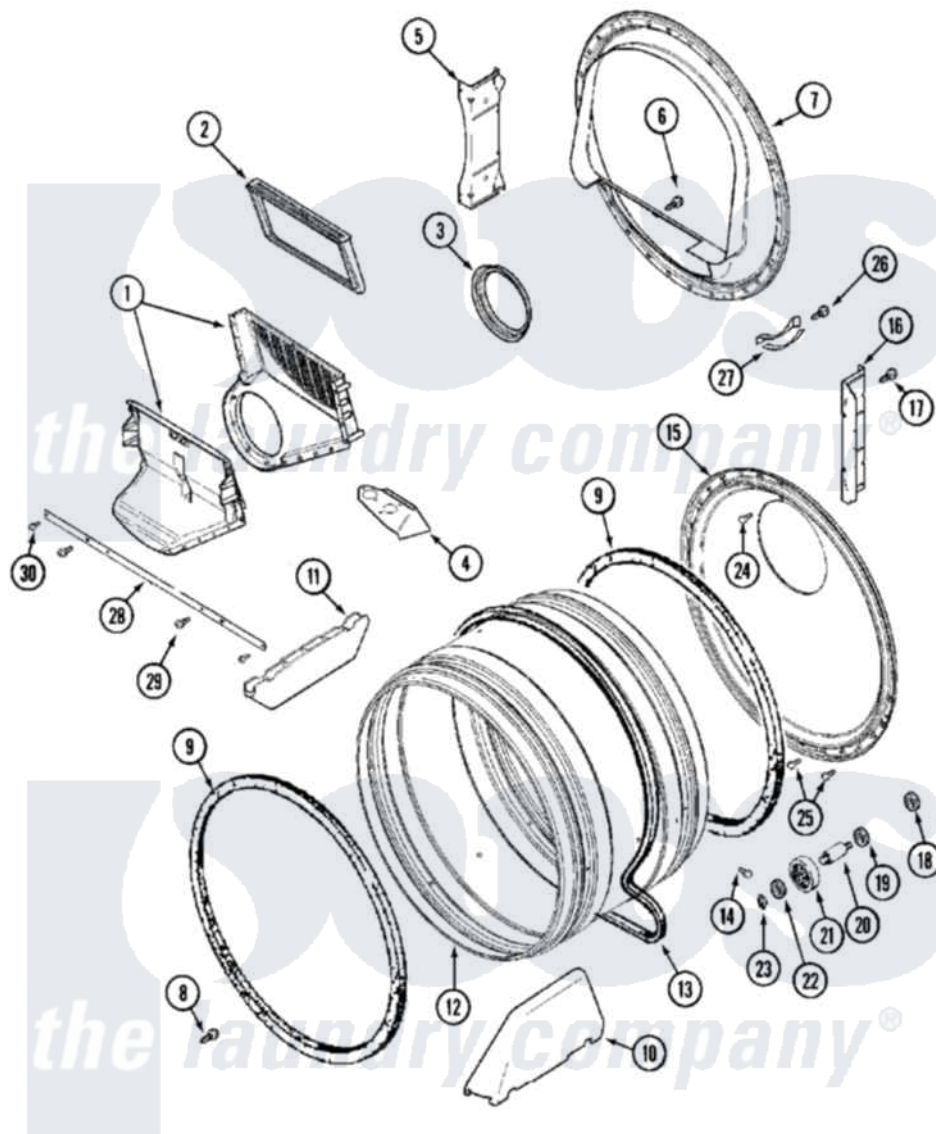

Maytag MHE15PDAUW 04 - TUMBLER

Maytag [Residential Maytag MHE15PDAUW Dryer Parts](#) Parts Diagram 04 - TUMBLER
 Click on the part number to view part

Item	Original Part Number	Replaced By	Status	Part Description
001	33001799			Outlet Duct Assembly Note: Outlet Duct Assembly
002	33001804	33002790		Lint Filter
003	33001758	33002560		Seal, Blower
004	33001837			Cover, Thermostat
005	NLA		Not Available	SUPPORT, TUMBLER FRONT
006	NLA		Not Available	SCREW, OUTLET DUCT
007	33001802			Front, Tumbler
008	33001855	33002917		Screw, No.10-16
009	33001807			Seal, Tumbler
010	33002032			Baffle
011	33001755			Baffle
012	33001794	33001889		Tumbler
013	33001777	33002535		V-Belt
014	33001788	33002973		Screw, No.9-15 X 1.00 Hx WS
015	33001801			Back, Tumbler

016	NLA	Not Available	SUPPORT, BACK
017	22001995		Screw Note: Screw, Tumbler Front And Shroud
018	33001443		Nut, Hex
019	Y313347	312535	Washer, Vault Mounting Brk.
020	Y312948	6-3129480	Shaft- Tumbler
021	Y303373	12001541	Drum Roller/Washer Assembly--W
022	312535		Washer, Vault Mounting Brk.
023	410233	9703438	Ring-Retrn
024	210932		Screw, No.8 X 9/16 Ctsk Note: Screw, Inlet Duct
025	22001996	3370225	Screw
026	210720		Rivet, Bearing To Tumbler Frnt
027	306508		Tumbler Bearing Kit ---W
028	33002039		Brace, Tumbler Front
029	33001768		Screw, Shroud Note: Screw, Shroud And Outlet Duct
030	22001995		Screw Note: Screw, Tumbler Front And Shroud