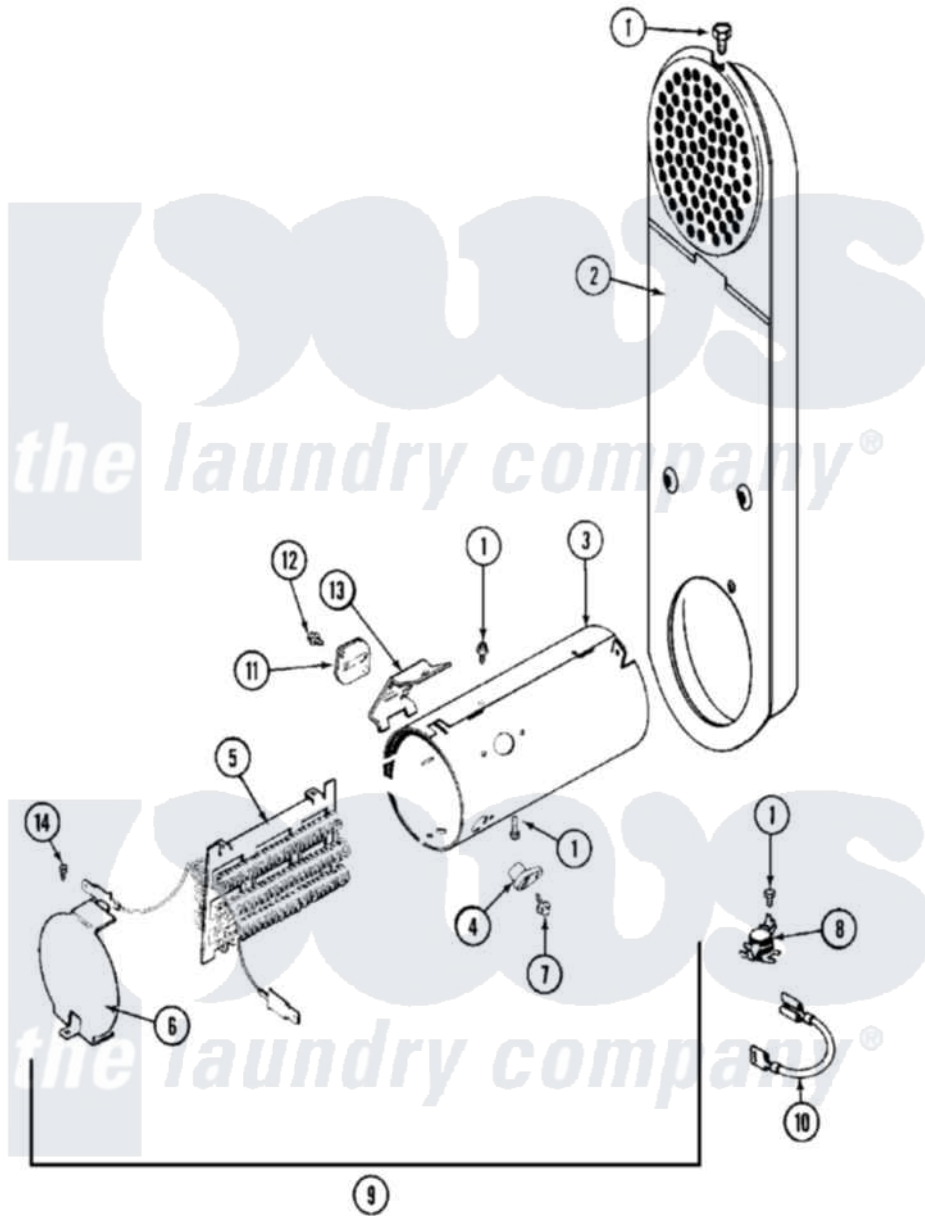

Maytag MHE15PDAUW 05 - HEATER

Maytag Residential Maytag MHE15PDAUW Dryer Parts Diagram 05 - HEATER
 Click on the part number to view part

Item	Original Part Number	Replaced By	Status	Part Description
001	211294	90767		Screw, 8A X 3/8 HeX Washer Head Tapping
002	33001803	33003038		Assembly, Inlet Duct-Elec
003	314995			Enclosure, Heater
004	314998			Insulator, Terminal
005	307187	W10116747		Heater
006	314999			Shield, Radiant
007	NLA		Not Available	SCREW
008	303396			Thermostat, Hi-Limit
009	307181			Heater Assembly Complete
010	Y307173			Wire, Jumper
011	307473			Fuse, Thermal
012	NLA		Not Available	SCREW
013	315346			Bracket, Thermal Fuse
014	22001996	3370225		Screw
015	Y308590	W10116795		Heater