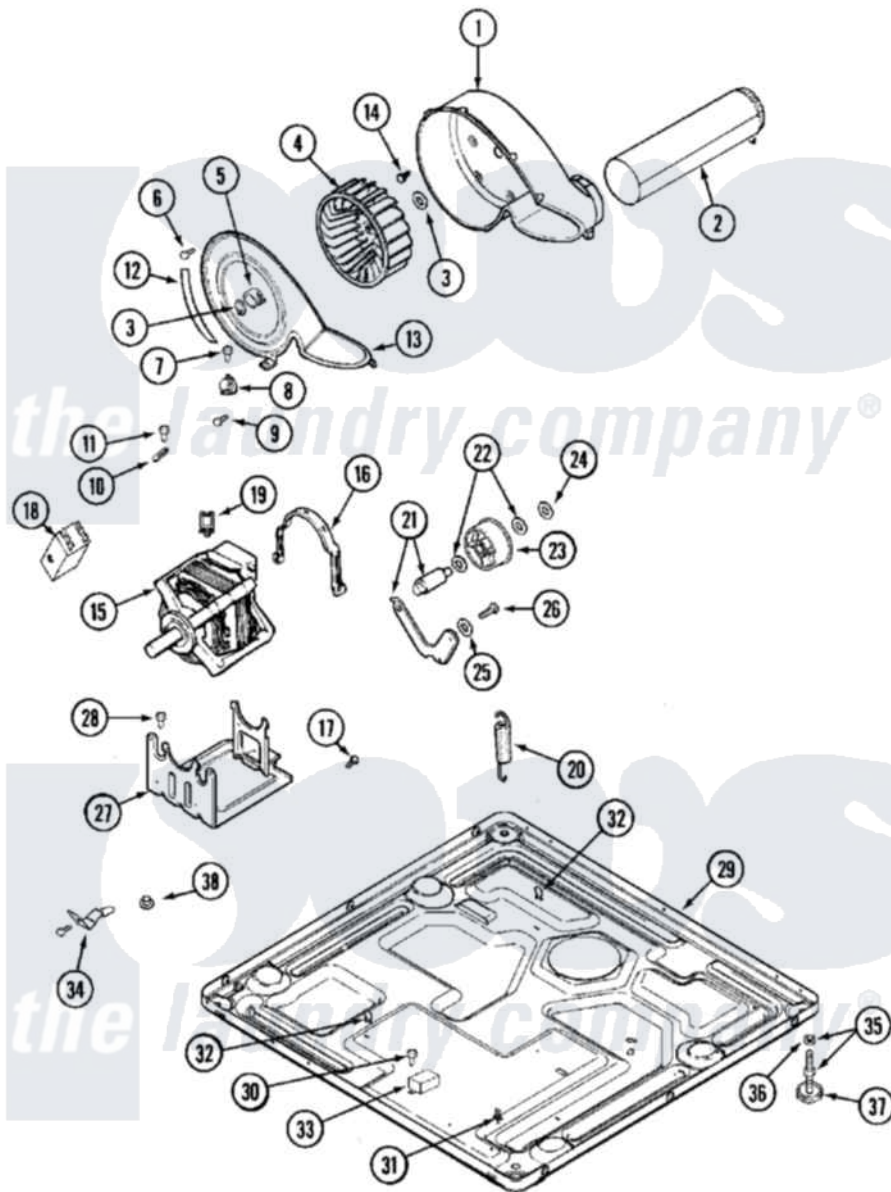

Maytag MHE15PDAUW 06 - MOTOR DRIVE

Maytag [Residential Maytag MHE15PDAUW Dryer Parts](#) Parts Diagram 06 - MOTOR DRIVE
 Click on the part number to view part

Item	Original Part Number	Replaced By	Status	Part Description
001	33001789			Housing, Blower
002	22001995			Screw Note: Screw, Tumbler Front And Shroud
"	33001800			Duct Assembly, Exhaust
003	410233	9703438		Ring-Retrn
004	33001790			Wheel, Blower
005	312967			Clamp, Blower Housing
006	33001855	33002917		Screw, No.10-16
007	Y313561			Screw---NA
008	307208			Thermistor, Temp. Control
"	33303391			Thermostat, Cycling
009	22001996	3370225		Screw
010	33001762			Fuse, Thermal
011	NLA		Not Available	SCREW, THERMAL CUT-OFF
012	NLA		Not Available	SEAL, BLOWER COVER
013	33001796	33002711		Cover, Blower Housing
014	314818	1163839		Screw