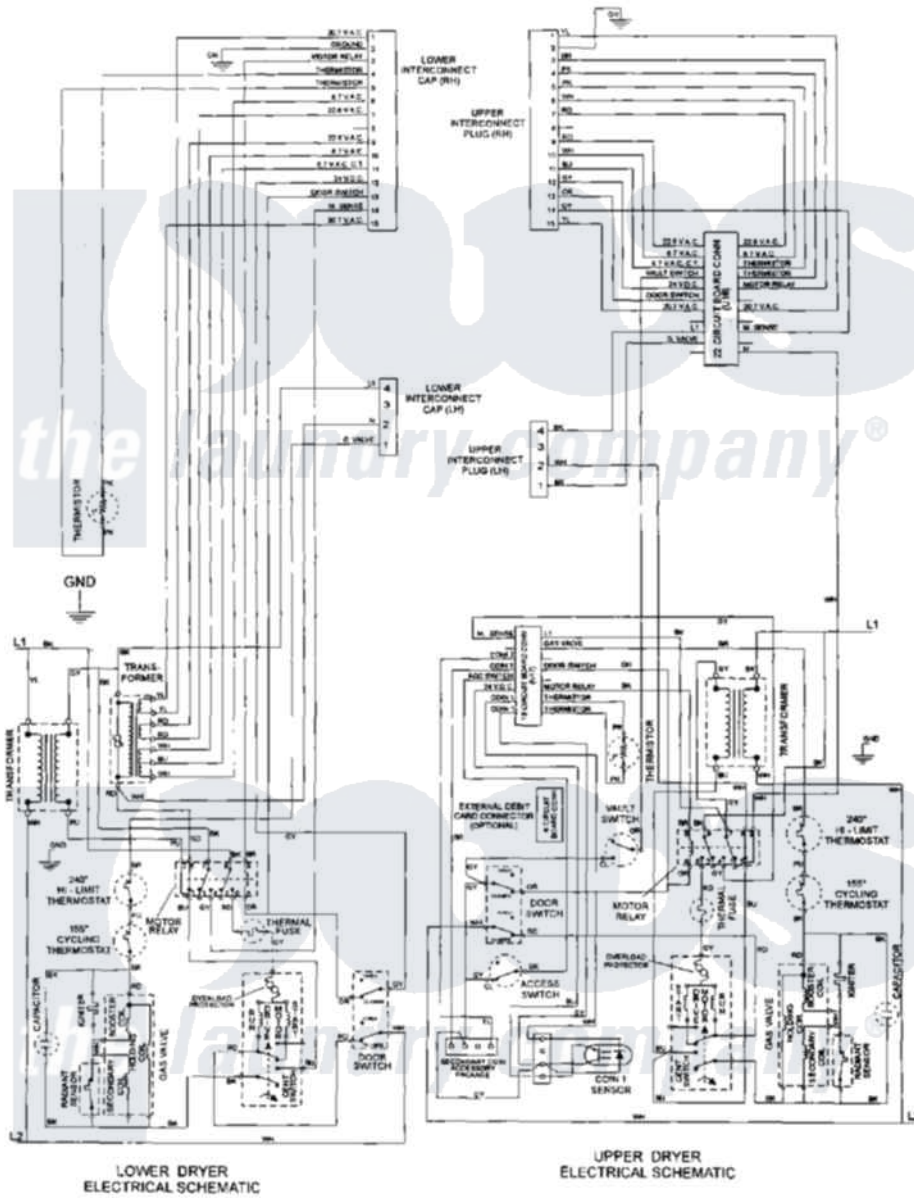

Maytag MHE15PDAUW 07 - WIRING INFORMATION

Maytag Residential Maytag MHE15PDAUW Dryer Parts Parts Diagram 07 - WIRING INFORMATION
 Click on the part number to view part

Item	Original Part Number	Replaced By	Status	Part Description
001	NLA		Not Available	WIRING INFORMATION