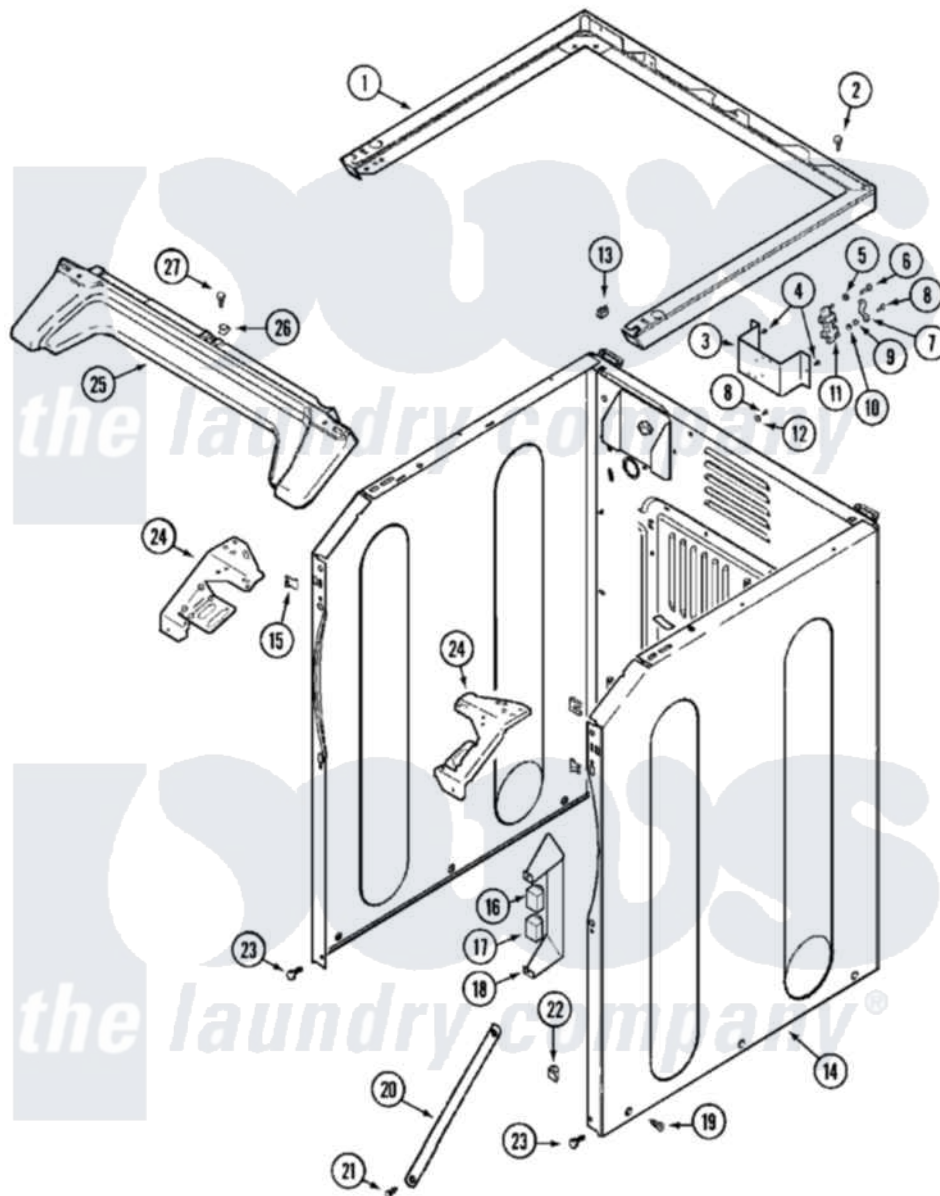

Maytag MHE15PDAYA 01 - CABINET-FRONT (LOWER)

Maytag Residential Maytag MHE15PDAYA Dryer Parts Parts Diagram 01 - CABINET-FRONT (LOWER)
 Click on the part number to view part

Item	Original Part Number	Replaced By	Status	Part Description
001	33002005	33002963		Support, Weld Assembly
"	NLA		Not Available	SUPPORT (ALM)
002	22001883	214354		Screw, Top Cover To Cabnt.
003	NLA		Not Available	BRACKET, TERMINAL BLOCK---NA
004	22001995			Screw Note: Screw, Tumbler Front And Shroud
005	Y311270			Washer, Terminal Block
006	Y312209	W10001200		Screw
007	Y312184			Strap, Grounding
008	NLA		Not Available	SCREW, GROUND STRAP
009	311484	112432		Nut
010	311093			Washer, Terminal Connection
011	33001244			Block, Terminal
012	NLA		Not Available	WASHER, GROUND LUG
013	22001502			Fastener, U-NUT
014	33002626			Cabinet, Assembly

"	NLA	Not Available	CABINET (WHT)
015	22002049		Clip Note: Clip, Front Panel
016	206824	W10133335	Relay, Motor
"	Y251119	3177991	Screw
017	306398		Relay, Heater
"	Y251119	3177991	Screw
018	Y313561		Screw----NA
"	314627		Bracket, Relays
"	Y310632	1163839	Screw
019	213007		Xfor Cabinet See Cabinet, Back
"	22003409	213007	Xfor Cabinet See Cabinet, Back
020	22002259	22002767	Brace, Cross
021	22001995		Screw Note: Screw, Tumbler Front And Shroud
022	Y310376		Clip, Door Switch Harness
023	22001995		Screw Note: Screw, Tumbler Front And Shroud
024	33002009		Bracket, Corner
"	33002010	33002473	Bracket, Corner
025	33002011		Cover, Access
"	33002012		Cover, Access
026	33002013		Fastener Clip, Access Cover
027	22001995		Screw Note: Screw, Tumbler Front And Shroud
028	33002047		Wire Harness, Main
029	33001989		Retainer, Vault Switch