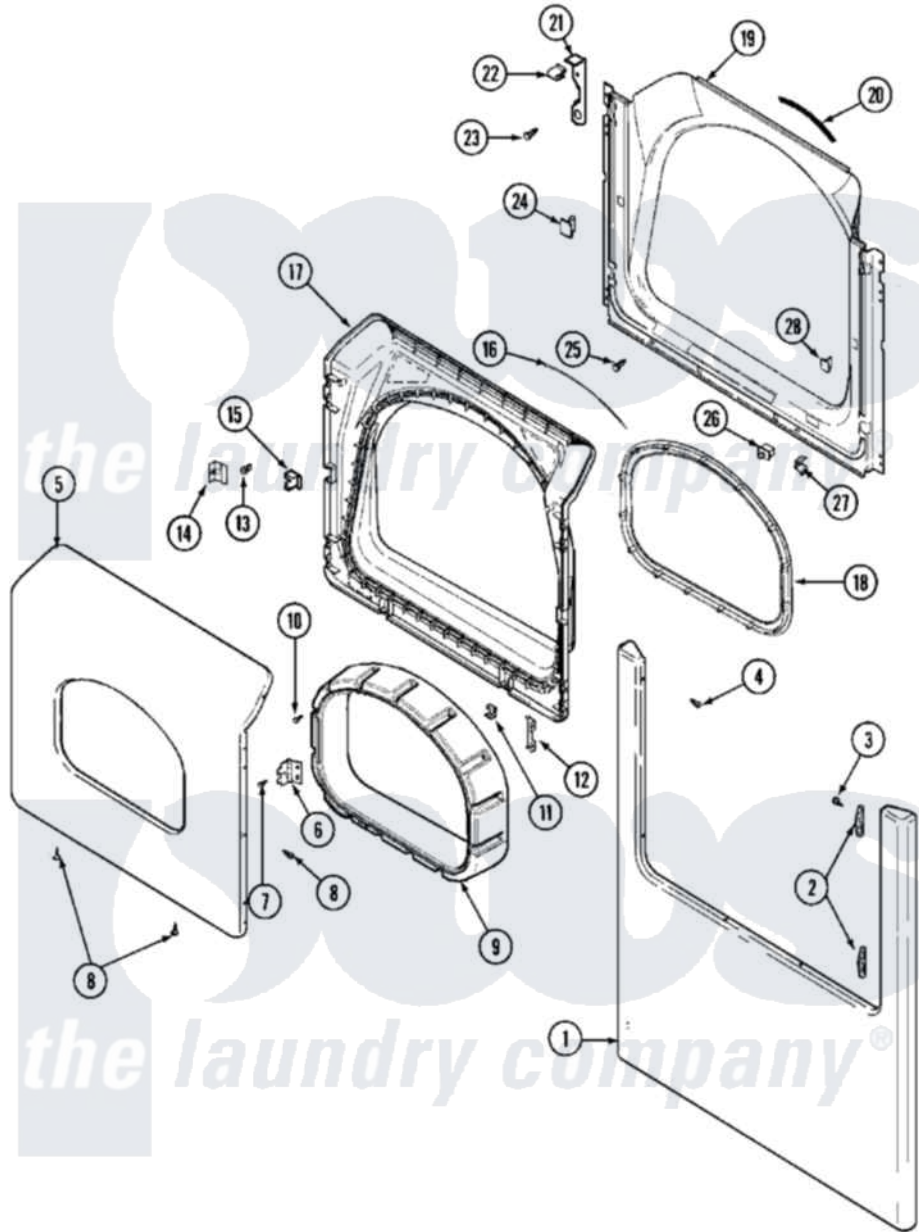

# Maytag MHE15PDAYA 02 - DOOR (LOWER)

Maytag Residential Maytag MHE15PDAYA Dryer Parts Parts Diagram 02 - DOOR (LOWER)  
 Click on the part number to view part

Item	Original Part Number	Replaced By	Status	Part Description
001	22002241	<a href="#">22002836</a>		Panel, Front
"	22002242		Not Available	PANEL, FRONT (ALM)
002	<a href="#">33001764</a>			Cover, Hinge Hole
"	<a href="#">33001765</a>			Cover, Hinge Hole
003	<a href="#">33001846</a>			Screw, Hinge Hole Cover
004	<a href="#">22002243</a>			Screw, Front Panel And Hinge
005	<a href="#">33002028</a>			Door, Outer
"	NLA		Not Available	(ALM)
006	<a href="#">33001759</a>			Hinge, Door
007	22002062	<a href="#">98006631</a>		Screw
008	<a href="#">22002063</a>			Screw No.8-18AB Wafer Head
"	22002064	<a href="#">489355</a>		Screw, 8 X 1/2
009	33002018	<a href="#">33002780</a>		Door Tunnel W` Handle
"	33002019	<a href="#">33002781</a>		Door Tunne
010	22002300	<a href="#">9740848</a>		Screw, Mixing Valve Mounting
011	<a href="#">22002039</a>			Clip, Door

012	<a href="#">22002038</a>		Clip, Door
013	<a href="#">33001761</a>		Strike, Door
014	<a href="#">33001793</a>		Bracket, Strike
015	<a href="#">33001763</a>		Plug, Inner Door
016	<a href="#">33002094</a>		Seal, Door
017	<a href="#">33002030</a>		Door, Inner
"	33002031		(LWR-ALM)
018	33002022	<a href="#">33002607</a>	Lens, Door
019	<a href="#">33002033</a>		Shroud
"	NLA	Not Available	(ALM)
020	<a href="#">33001767</a>		Seal, Shroud
021	33002035	<a href="#">22002991</a>	Kit, Access Cover Hook
"	33002036	<a href="#">22002991</a>	Kit, Access Cover Hook
022	<a href="#">33002037</a>		Fastener, Access Cover Hook
023	<a href="#">22001995</a>		Screw Note: Screw, Tumbler Front And Shroud
024	33001791	<a href="#">306436</a>	Door Latch Kit--W
025	<a href="#">33001768</a>		Screw, Shroud Note: Screw, Shroud And Outlet Duct
026	<a href="#">33002038</a>		Switch, Door
027	<a href="#">33001760</a>		Bracket, Hinge
028	Y304578	<a href="#">LA-1003</a>	Door Catch Kit