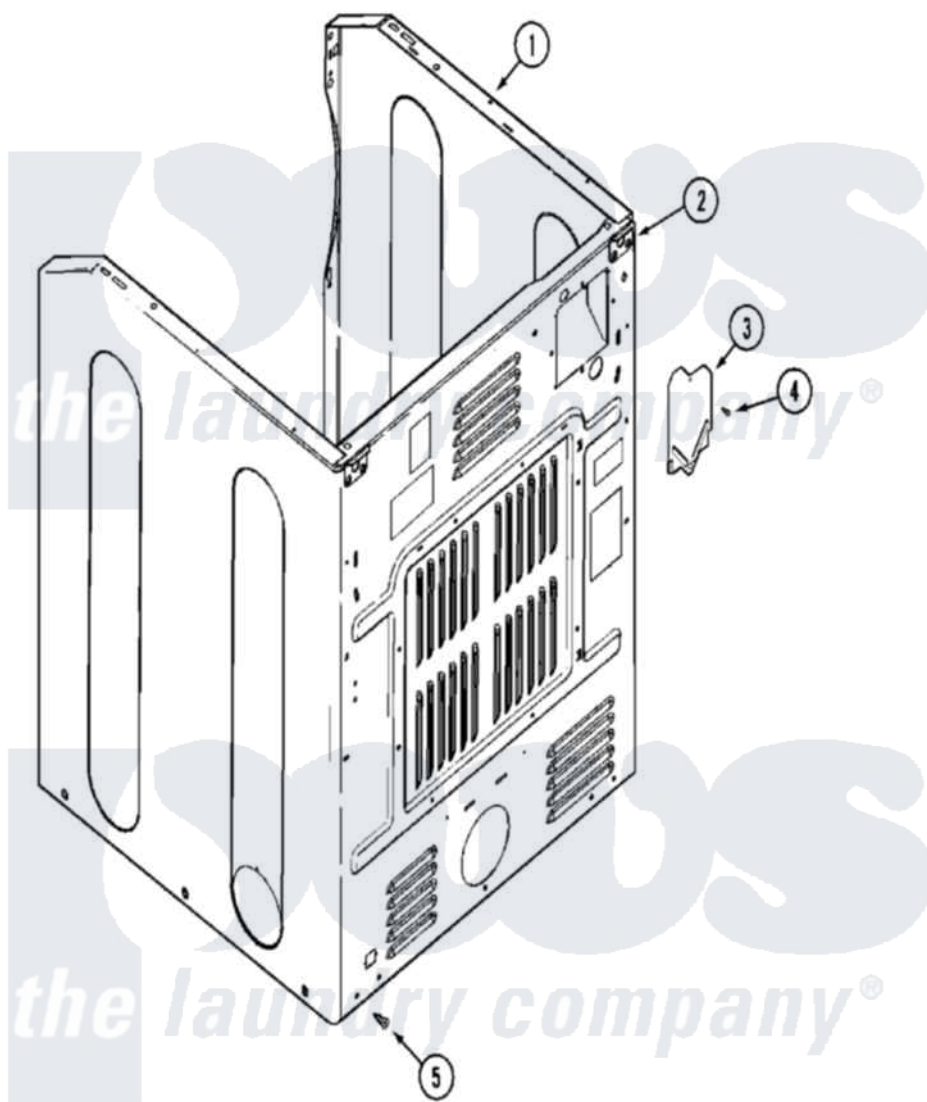

Maytag MHE15PDAYA 03 - CABINET-REAR

Maytag Residential Maytag MHE15PDAYA Dryer Parts Parts Diagram 03 - CABINET-REAR
 Click on the part number to view part

Item	Original Part Number	Replaced By	Status	Part Description
001	33002626			Cabinet, Assembly
"	NLA		Not Available	CABINET (WHT-LWR)
002	22001995			Screw Note: Screw, Tumbler Front And Shroud
"	22003367	22004095		Hinge, Plastic
"	NLA		Not Available	BRACKET, CABINET HINGE
003	33001795			Cover, Terminal Block
004	22001995			Screw Note: Screw, Tumbler Front And Shroud
005	22001995			Screw Note: Screw, Tumbler Front And Shroud