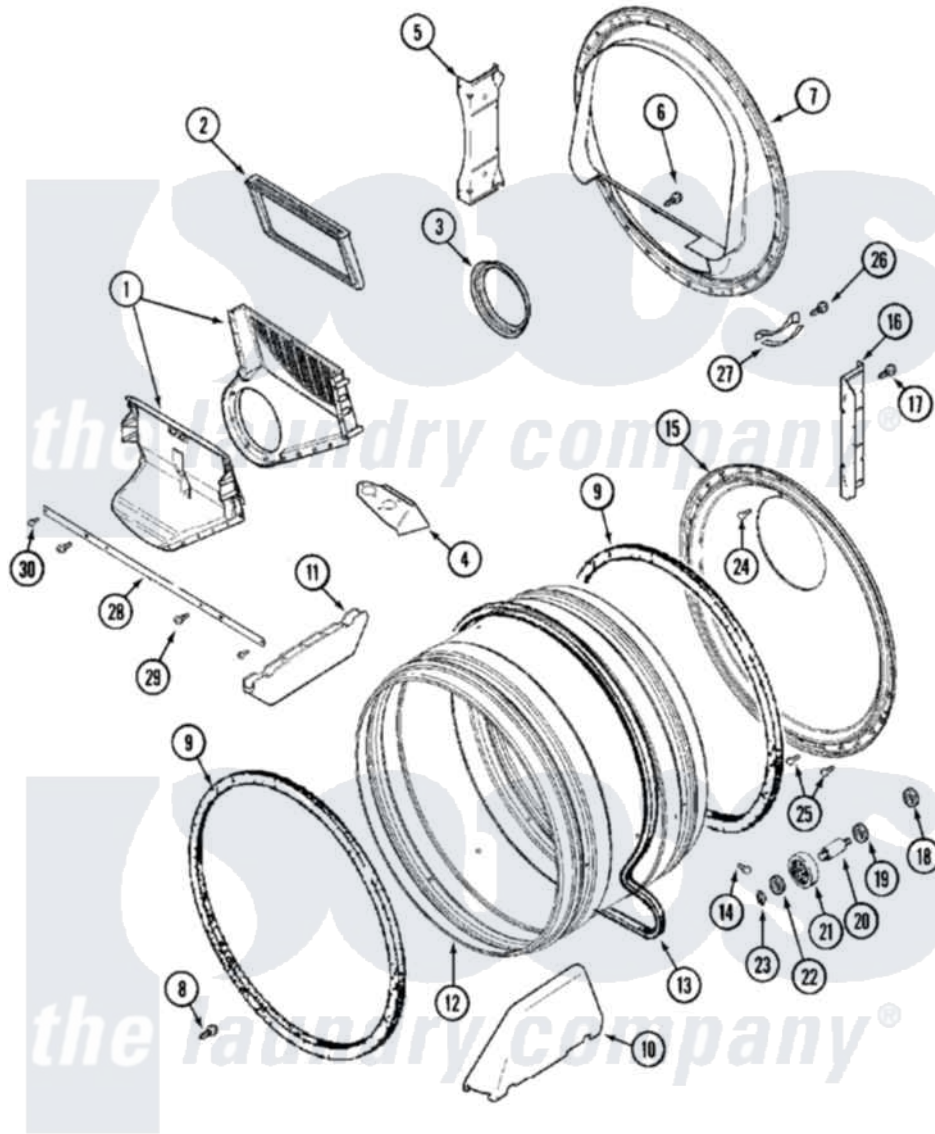

Maytag MHE15PDAYA 04 - TUMBLER

Maytag [Residential Maytag MHE15PDAYA Dryer Parts](#) Parts Diagram 04 - TUMBLER
 Click on the part number to view part

Item	Original Part Number	Replaced By	Status	Part Description
001	33001799			Outlet Duct Assembly Note: Outlet Duct Assembly
002	33001804	33002790		Lint Filter
003	33001758	33002560		Seal, Blower
004	33001837			Cover, Thermostat
005	NLA		Not Available	SUPPORT, TUMBLER FRONT
006	NLA		Not Available	SCREW, OUTLET DUCT
007	33001802			Front, Tumbler
008	33001855	33002917		Screw, No.10-16
009	33001807			Seal, Tumbler
010	33002032			Baffle
011	33001755			Baffle
012	33001794	33001889		Tumbler
013	33001777	33002535		V-Belt
014	33001788	33002973		Screw, No.9-15 X 1.00 Hx WS
015	33001801			Back, Tumbler

016	NLA	Not Available	SUPPORT, BACK
017	22001995		Screw Note: Screw, Tumbler Front And Shroud
018	33001443		Nut, Hex
019	Y313347	312535	Washer, Vault Mounting Brk.
020	Y312948	6-3129480	Shaft- Tumbler
021	Y303373	12001541	Drum Roller/Washer Assembly--W
022	312535		Washer, Vault Mounting Brk.
023	410233	9703438	Ring-Retrn
024	210932		Screw, No.8 X 9/16 Ctsk Note: Screw, Inlet Duct
025	22001996	3370225	Screw
026	210720		Rivet, Bearing To Tumbler Frnt
027	306508		Tumbler Bearing Kit ---W
028	33002039		Brace, Tumbler Front
029	33001768		Screw, Shroud Note: Screw, Shroud And Outlet Duct
030	22001995		Screw Note: Screw, Tumbler Front And Shroud