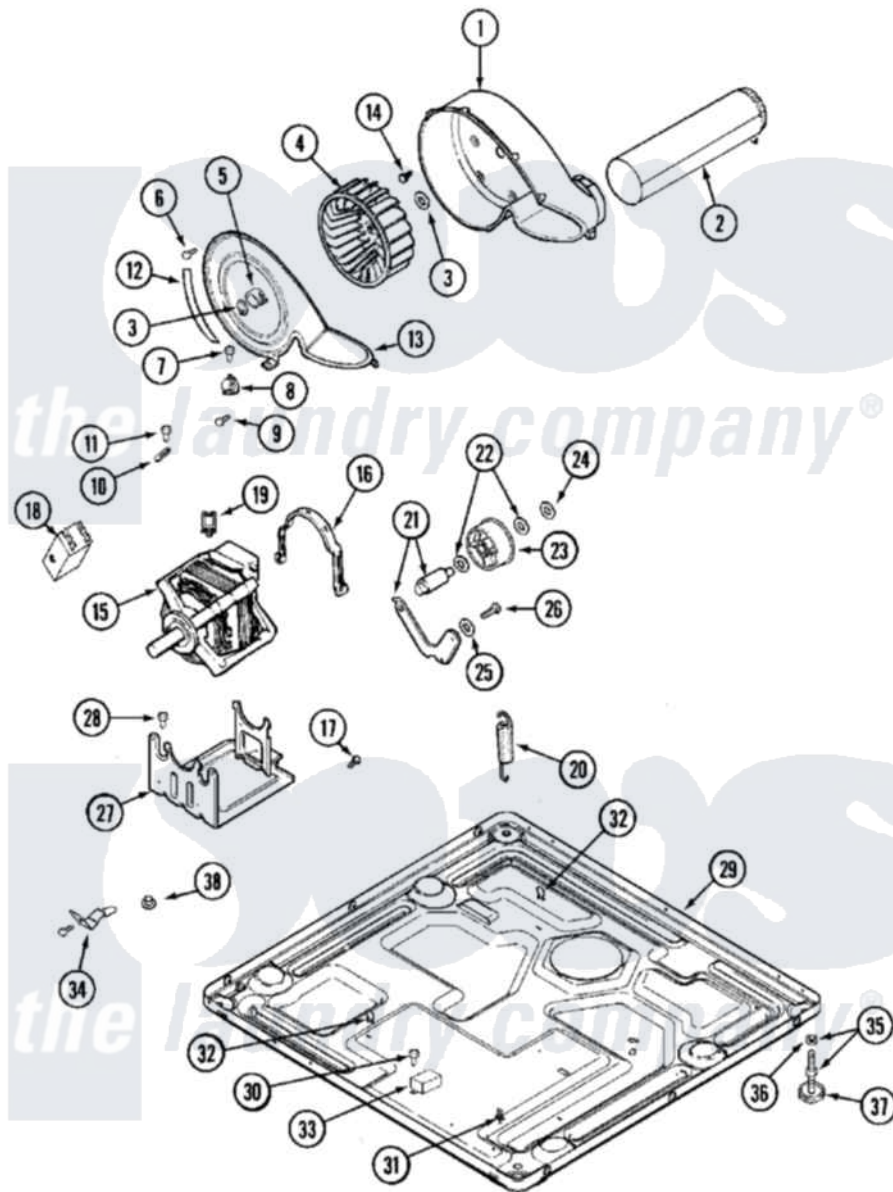

Maytag MHE15PDAYA 06 - MOTOR DRIVE

Maytag [Residential Maytag MHE15PDAYA Dryer Parts](#) Parts Diagram 06 - MOTOR DRIVE
 Click on the part number to view part

Item	Original Part Number	Replaced By	Status	Part Description
001	33001789			Housing, Blower
002	22001995			Screw Note: Screw, Tumbler Front And Shroud
"	33001800			Duct Assembly, Exhaust
003	410233	9703438		Ring-Retrn
004	33001790			Wheel, Blower
005	312967			Clamp, Blower Housing
006	33001855	33002917		Screw, No.10-16
007	Y313561			Screw---NA
008	307208			Thermistor, Temp. Control
"	33303391			Thermostat, Cycling
009	22001996	3370225		Screw
010	33001762			Fuse, Thermal
011	NLA		Not Available	SCREW, THERMAL CUT-OFF
012	NLA		Not Available	SEAL, BLOWER COVER
013	33001796	33002711		Cover, Blower Housing
014	314818	1163839		Screw