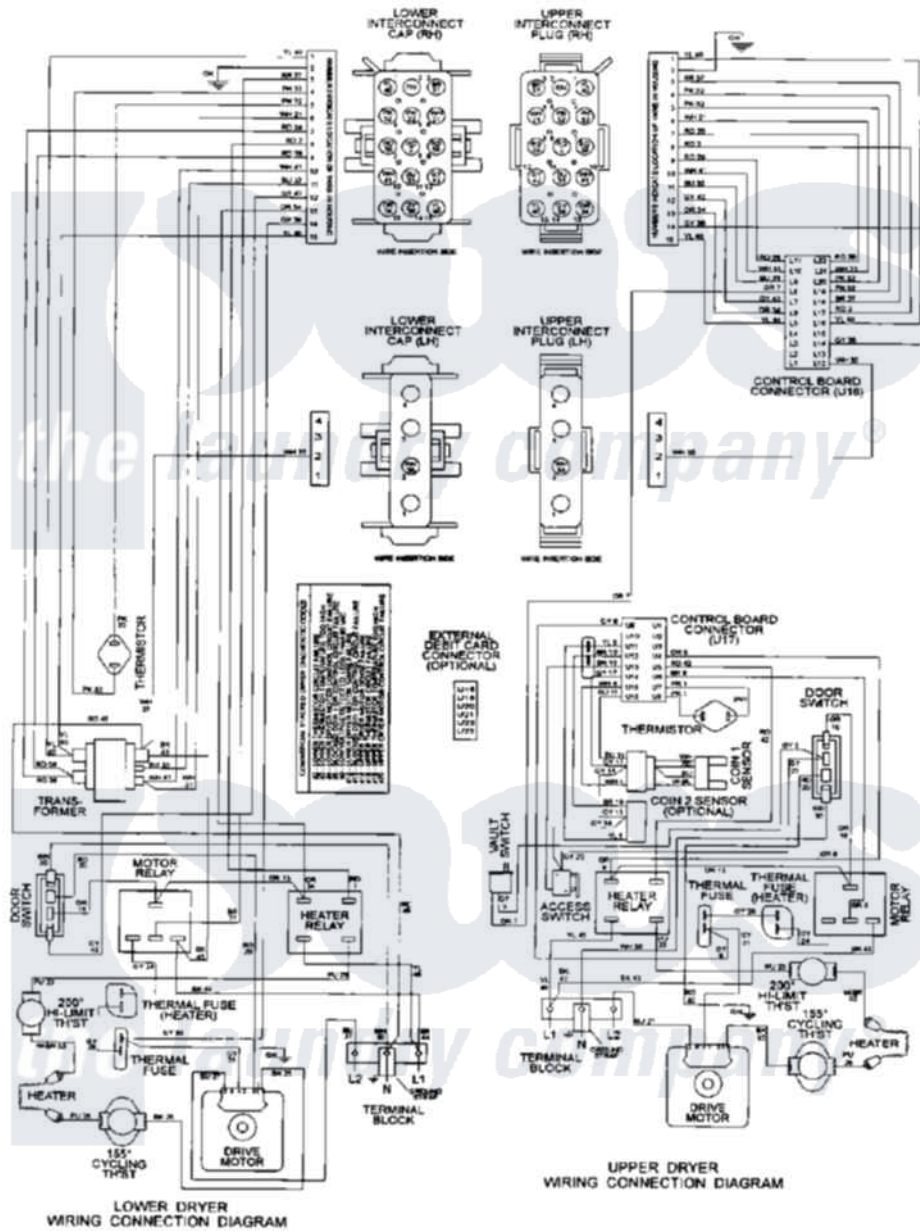

# Maytag MHE15PDAYA 07 - WIRING INFORMATION

Maytag Residential Maytag MHE15PDAYA Dryer Parts Parts Diagram 07 - WIRING INFORMATION  
 Click on the part number to view part

Item	Original Part Number	Replaced By	Status	Part Description
001	NLA		Not Available	WIRING INFORMATION