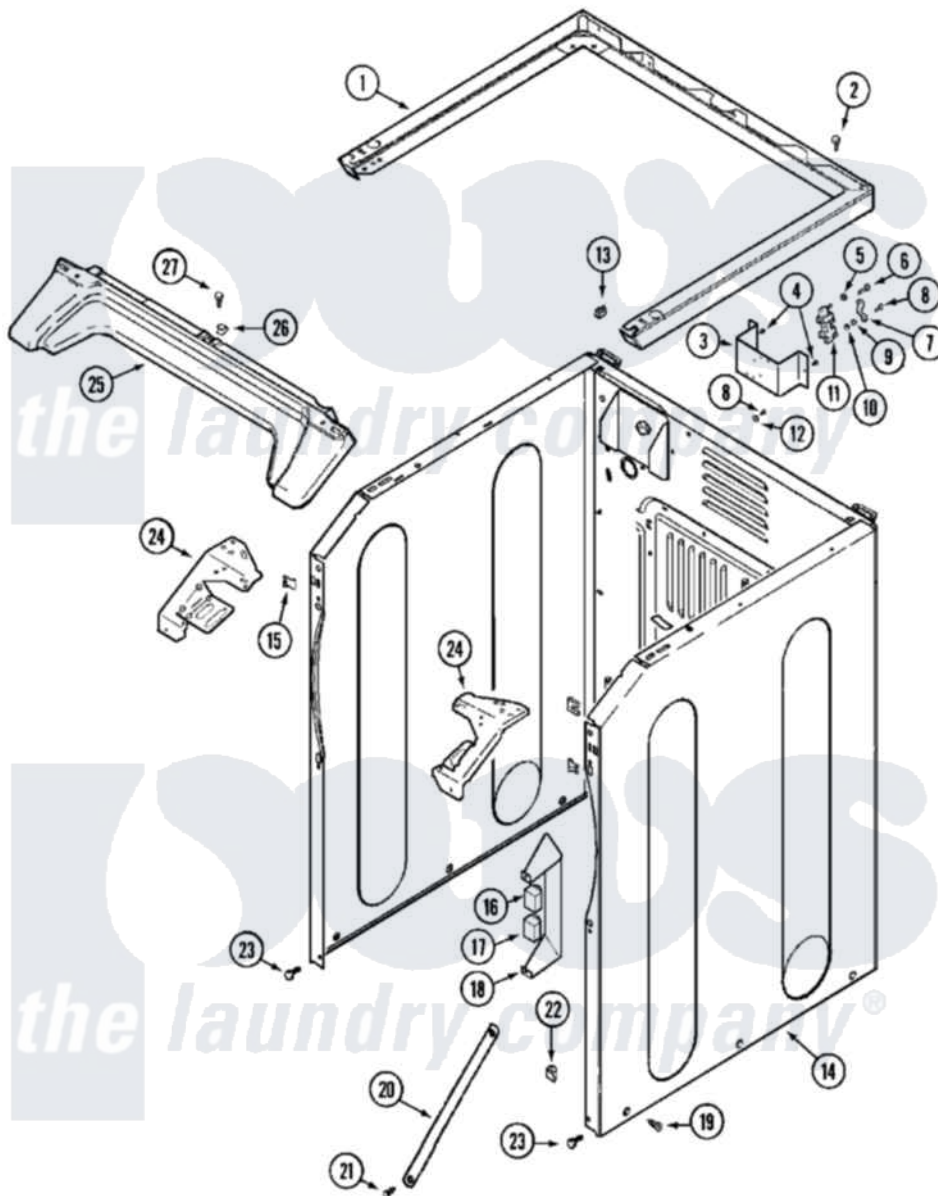

Maytag MHE15PDAYW 01 - CABINET-FRONT (LOWER)

Maytag Residential Maytag MHE15PDAYW Dryer Parts Parts Diagram 01 - CABINET-FRONT (LOWER)
 Click on the part number to view part

Item	Original Part Number	Replaced By	Status	Part Description
001	33002005	33002963		Support, Weld Assembly
"	NLA		Not Available	SUPPORT (ALM)
002	22001883	214354		Screw, Top Cover To Cabnt.
003	NLA		Not Available	BRACKET, TERMINAL BLOCK---NA
004	22001995			Screw Note: Screw, Tumbler Front And Shroud
005	Y311270			Washer, Terminal Block
006	Y312209	W10001200		Screw
007	Y312184			Strap, Grounding
008	NLA		Not Available	SCREW, GROUND STRAP
009	311484	112432		Nut
010	311093			Washer, Terminal Connection
011	33001244			Block, Terminal
012	NLA		Not Available	WASHER, GROUND LUG
013	22001502			Fastener, U-NUT
014	33002626			Cabinet, Assembly

"	NLA	Not Available	CABINET (WHT)
015	22002049		Clip Note: Clip, Front Panel
016	206824	W10133335	Relay, Motor
"	Y251119	3177991	Screw
017	306398		Relay, Heater
"	Y251119	3177991	Screw
018	Y313561		Screw----NA
"	314627		Bracket, Relays
"	Y310632	1163839	Screw
019	213007		Xfor Cabinet See Cabinet, Back
"	22003409	213007	Xfor Cabinet See Cabinet, Back
020	22002259	22002767	Brace, Cross
021	22001995		Screw Note: Screw, Tumbler Front And Shroud
022	Y310376		Clip, Door Switch Harness
023	22001995		Screw Note: Screw, Tumbler Front And Shroud
024	33002009		Bracket, Corner
"	33002010	33002473	Bracket, Corner
025	33002011		Cover, Access
"	33002012		Cover, Access
026	33002013		Fastener Clip, Access Cover
027	22001995		Screw Note: Screw, Tumbler Front And Shroud
028	33002047		Wire Harness, Main
029	33001989		Retainer, Vault Switch