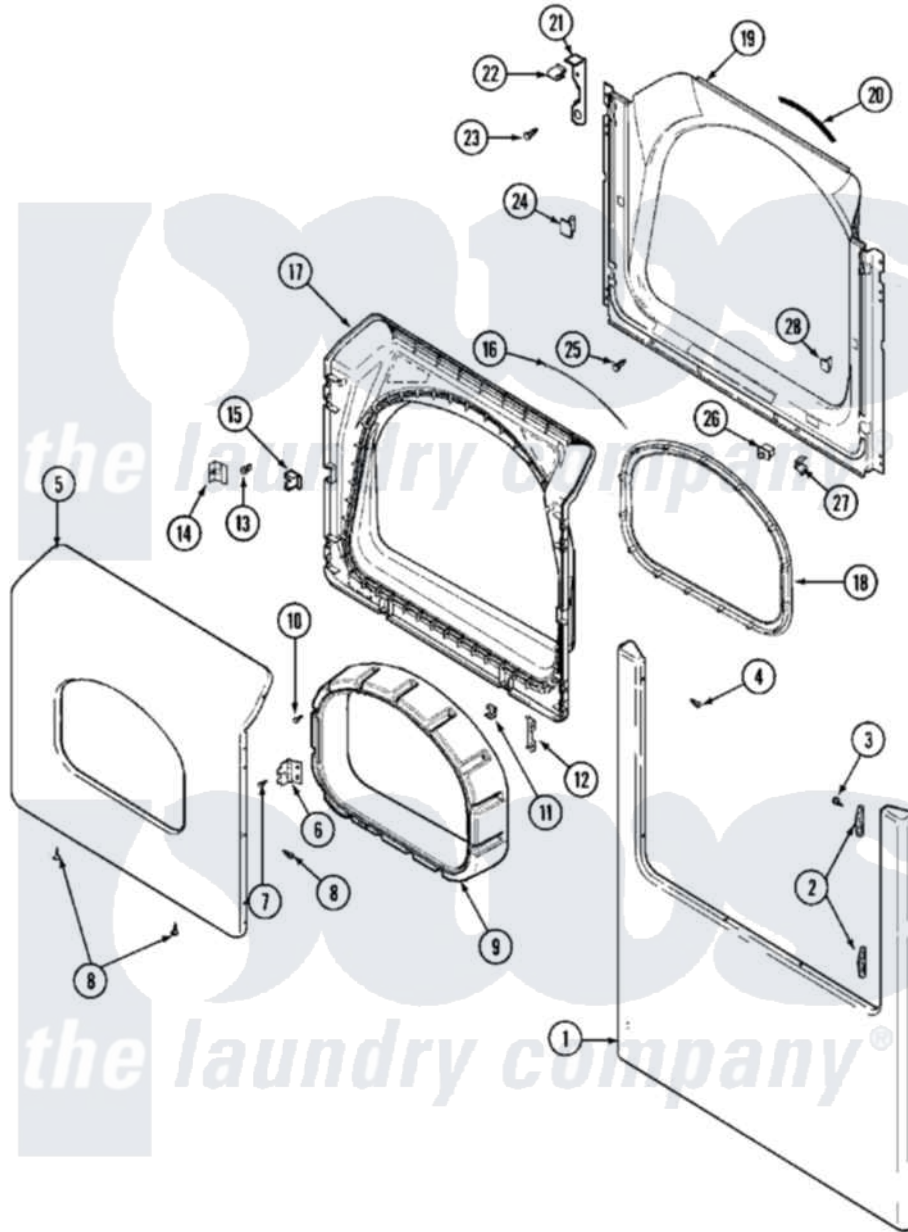

Maytag MHE15PDAYW 02 - DOOR (LOWER)

Maytag Residential Maytag MHE15PDAYW Dryer Parts Parts Diagram 02 - DOOR (LOWER)
 Click on the part number to view part

Item	Original Part Number	Replaced By	Status	Part Description
001	22002241	22002836		Panel, Front
"	22002242		Not Available	PANEL, FRONT (ALM)
002	33001764			Cover, Hinge Hole
"	33001765			Cover, Hinge Hole
003	33001846			Screw, Hinge Hole Cover
004	22002243			Screw, Front Panel And Hinge
005	33002028			Door, Outer
"	NLA		Not Available	(ALM)
006	33001759			Hinge, Door
007	22002062	98006631		Screw
008	22002063			Screw No.8-18AB Wafer Head
"	22002064	489355		Screw, 8 X 1/2
009	33002018	33002780		Door Tunnel W` Handle
"	33002019	33002781		Door Tunne
010	22002300	9740848		Screw, Mixing Valve Mounting
011	22002039			Clip, Door

012	22002038		Clip, Door
013	33001761		Strike, Door
014	33001793		Bracket, Strike
015	33001763		Plug, Inner Door
016	33002094		Seal, Door
017	33002030		Door, Inner
"	33002031		(LWR-ALM)
018	33002022	33002607	Lens, Door
019	33002033		Shroud
"	NLA	Not Available	(ALM)
020	33001767		Seal, Shroud
021	33002035	22002991	Kit, Access Cover Hook
"	33002036	22002991	Kit, Access Cover Hook
022	33002037		Fastener, Access Cover Hook
023	22001995		Screw Note: Screw, Tumbler Front And Shroud
024	33001791	306436	Door Latch Kit--W
025	33001768		Screw, Shroud Note: Screw, Shroud And Outlet Duct
026	33002038		Switch, Door
027	33001760		Bracket, Hinge
028	Y304578	LA-1003	Door Catch Kit