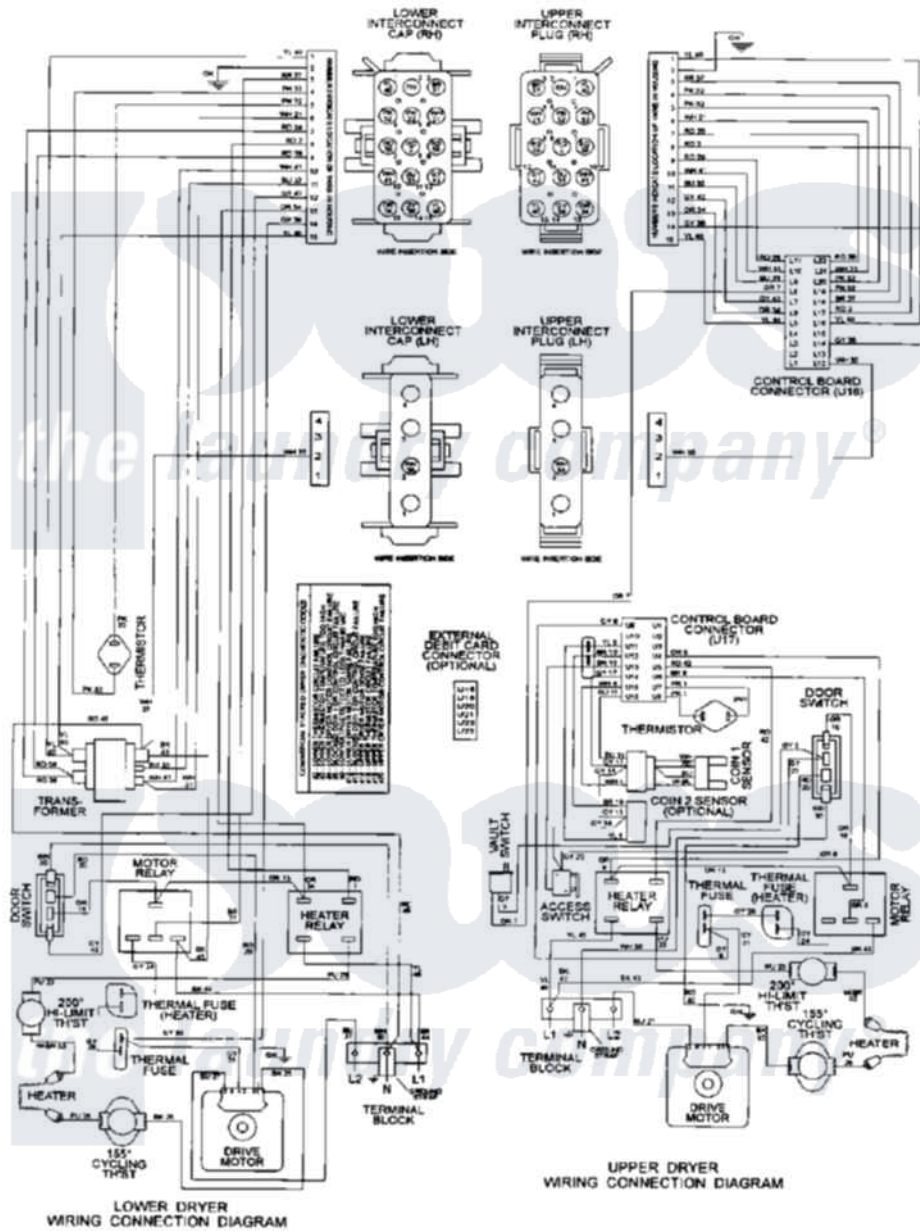

Maytag MHE15PDAYW 07 - WIRING INFORMATION

Maytag Residential Maytag MHE15PDAYW Dryer Parts Parts Diagram 07 - WIRING INFORMATION
 Click on the part number to view part

Item	Original Part Number	Replaced By	Status	Part Description
001	NLA		Not Available	WIRING INFORMATION