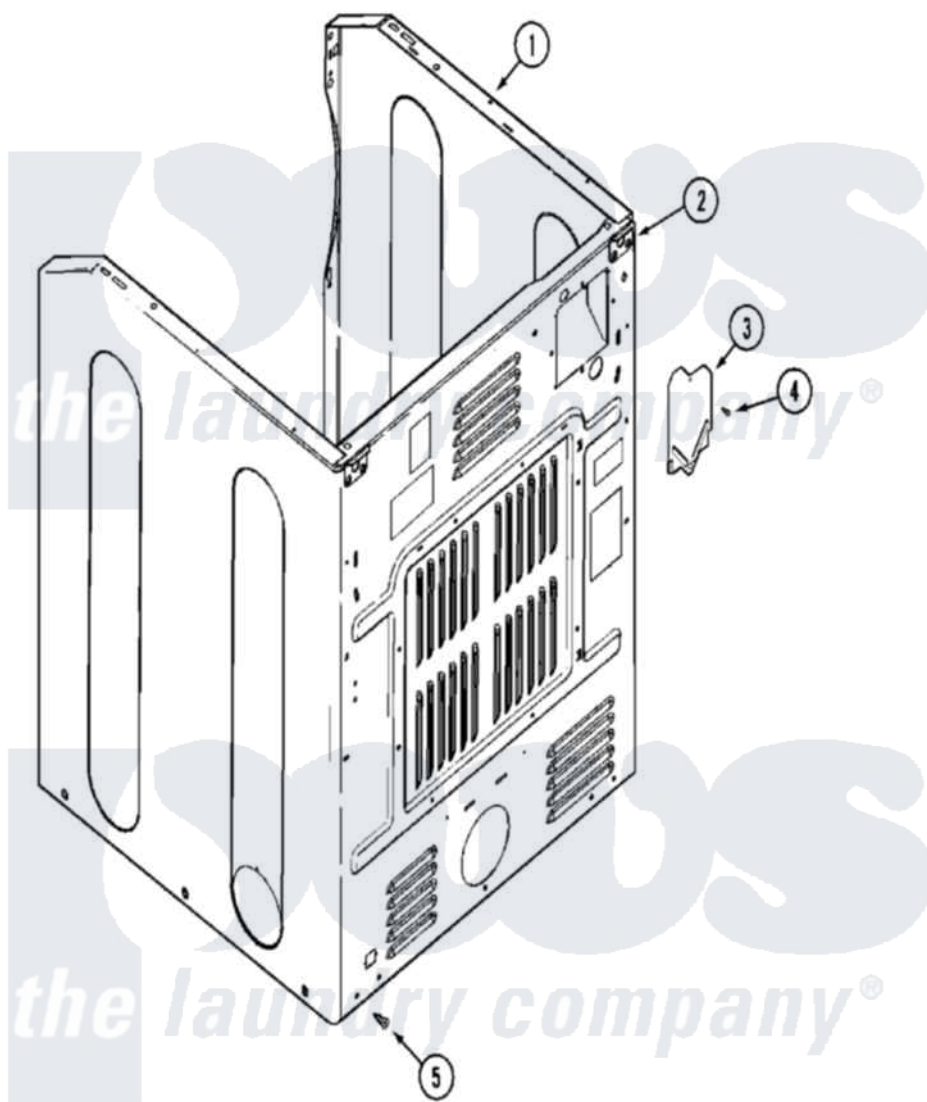

# Maytag MHE15PDAZW 03 - CABINET-REAR

Maytag Residential Maytag MHE15PDAZW Dryer Parts Parts Diagram 03 - CABINET-REAR  
 Click on the part number to view part

Item	Original Part Number	Replaced By	Status	Part Description
001	NLA		Not Available	CABINET (WHT-UPR)
"	NLA		Not Available	PLUG, HOLE
002	NLA		Not Available	BRACKET, CABINET HINGE
003	<a href="#">33001795</a>			Cover, Terminal Block
004	<a href="#">22001995</a>			Screw Note: Screw, Tumbler Front And Shroud
005	<a href="#">22001995</a>			Screw Note: Screw, Tumbler Front And Shroud