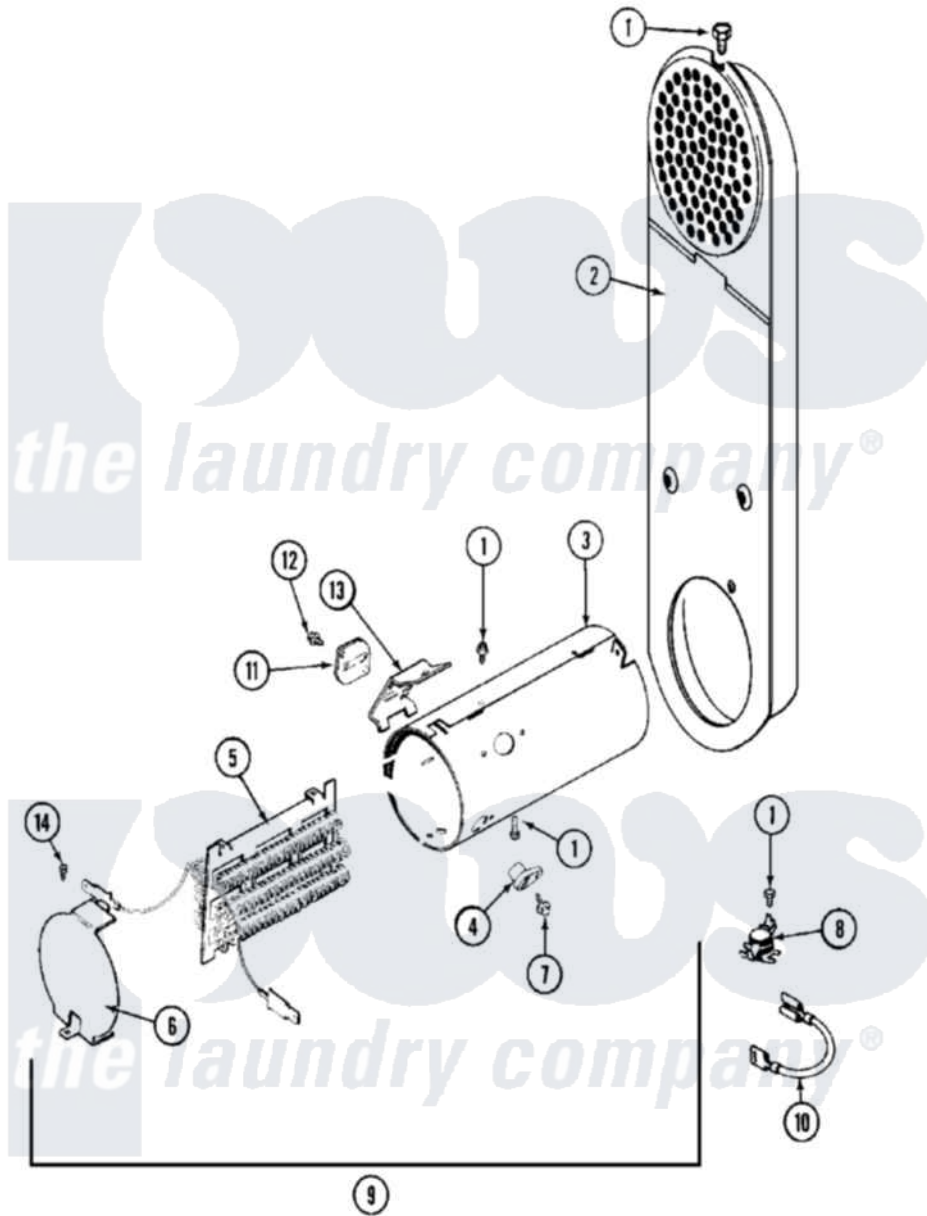

Maytag MHE15PDAZW 05 - HEATER

Maytag [Residential Maytag MHE15PDAZW Dryer Parts](#) Parts Diagram 05 - HEATER
 Click on the part number to view part

Item	Original Part Number	Replaced By	Status	Part Description
001	211294	90767		Screw, 8A X 3/8 HeX Washer Head Tapping
002	33001803	33003038		Assembly, Inlet Duct-Elec
003	314995			Enclosure, Heater
004	314998			Insulator, Terminal
005	307185	308614		Heater Sub-Assembly
006	314999			Shield, Radiant
007	NLA		Not Available	SCREW
008	303396			Thermostat, Hi-Limit
009	307179			Heater Assembly
010	Y307173			Wire, Jumper
011	307473			Fuse, Thermal
012	NLA		Not Available	SCREW
013	315346			Bracket, Thermal Fuse
014	22001996	3370225		Screw
015	Y308590	W10116795		Heater