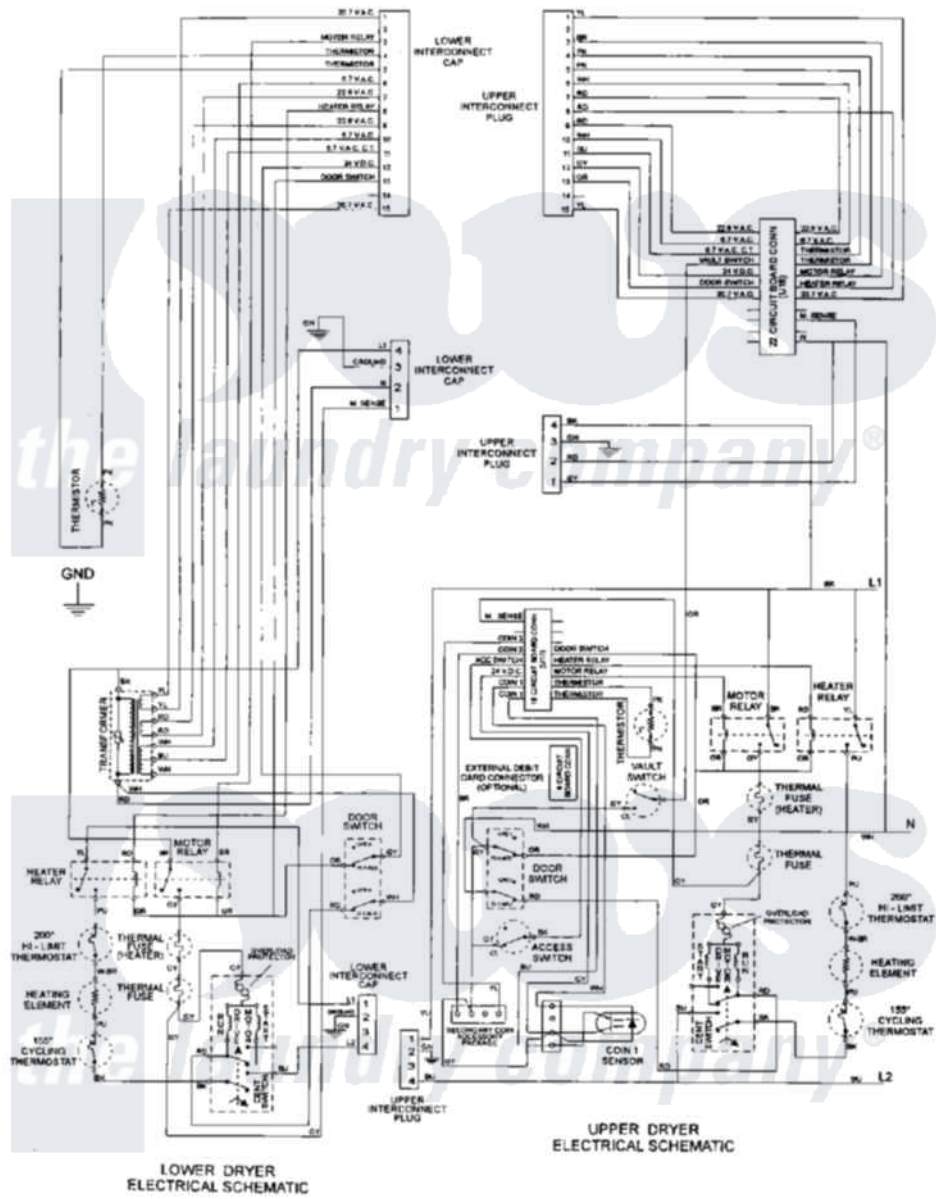

Maytag MHE15PDAZW 07 - WIRING INFORMATION

Maytag Residential Maytag MHE15PDAZW Dryer Parts Parts Diagram 07 - WIRING INFORMATION
 Click on the part number to view part

Item	Original Part Number	Replaced By	Status	Part Description
001	NLA		Not Available	WIRING INFORMATION