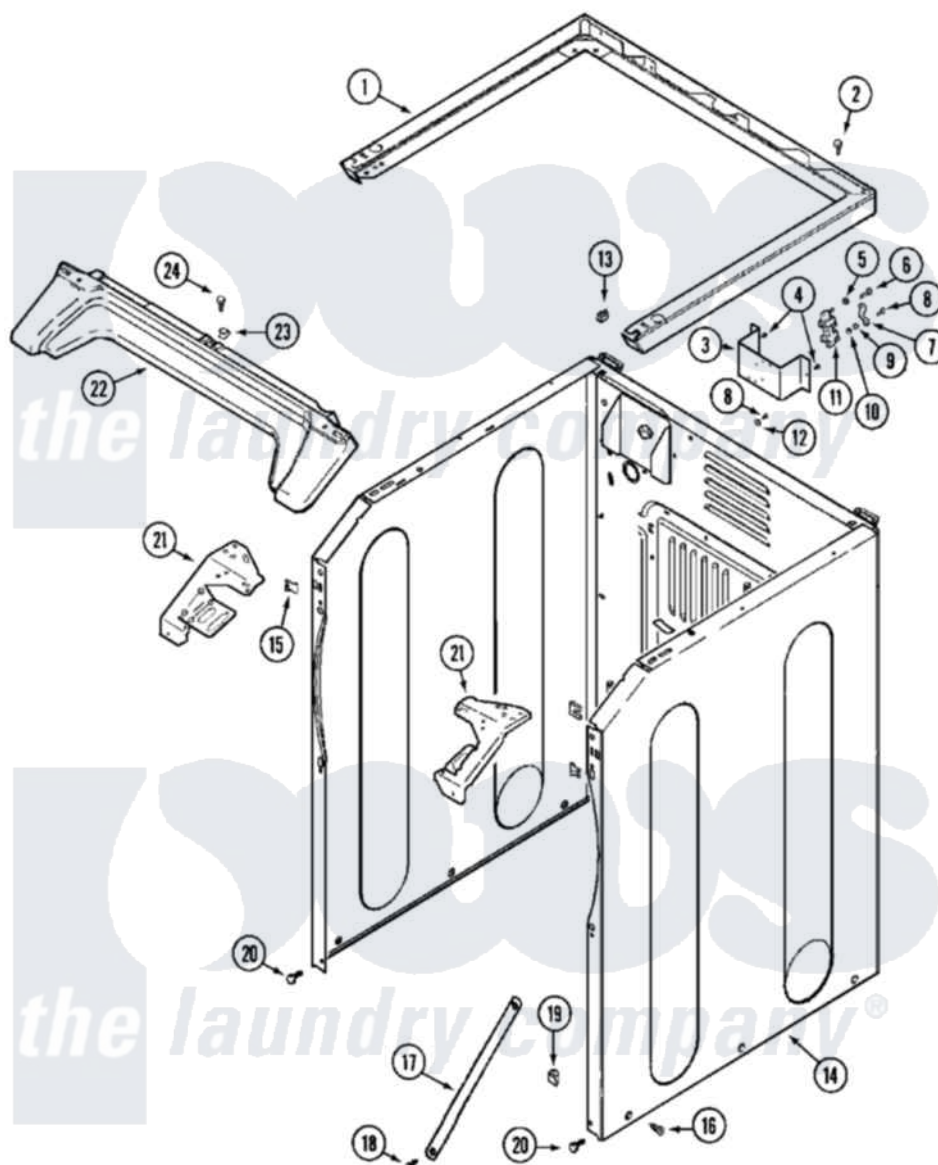

Maytag MHG15MNAGW 01 - CABINET-FRONT (LOWER)

Maytag Residential Maytag MHG15MNAGW Dryer Parts Parts Diagram 01 - CABINET-FRONT (LOWER)
 Click on the part number to view part

Item	Original Part Number	Replaced By	Status	Part Description
001	33002005	33002963		Support, Weld Assembly
002	22001883	214354		Screw, Top Cover To Cabnt.
003	NLA		Not Available	BRACKET, TERMINAL BLOCK---NA
004	22001995			Screw Note: Screw, Tumbler Front And Shroud
005	Y311270			Washer, Terminal Block
006	Y312209	W10001200		Screw
007	Y312184			Strap, Grounding
008	NLA		Not Available	SCREW, GROUND STRAP
009	311484	112432		Nut
010	311093			Washer, Terminal Connection
011	33001244			Block, Terminal
012	NLA		Not Available	WASHER, GROUND LUG
013	22001502			Fastener, U-NUt
014	NLA		Not Available	CABINET (WHT)
015	22002049			Clip Note: Clip, Front Panel

016	213007		Xfor Cabinet See Cabinet, Back
017	22002259	22002767	Brace, Cross
018	22001995		Screw Note: Screw, Tumbler Front And Shroud
019	Y310376		Clip, Door Switch Harness
020	22001995		Screw Note: Screw, Tumbler Front And Shroud
021	33002009		Bracket, Corner
"	33002010	33002473	Bracket, Corner
022	33002011		Cover, Access
023	33002013		Fastener Clip, Access Cover
024	22001995		Screw Note: Screw, Tumbler Front And Shroud
025	33002088		Wire Harness, Main
"	33002089		Wire Harness, Main
026	33001989		Retainer, Vault Switch