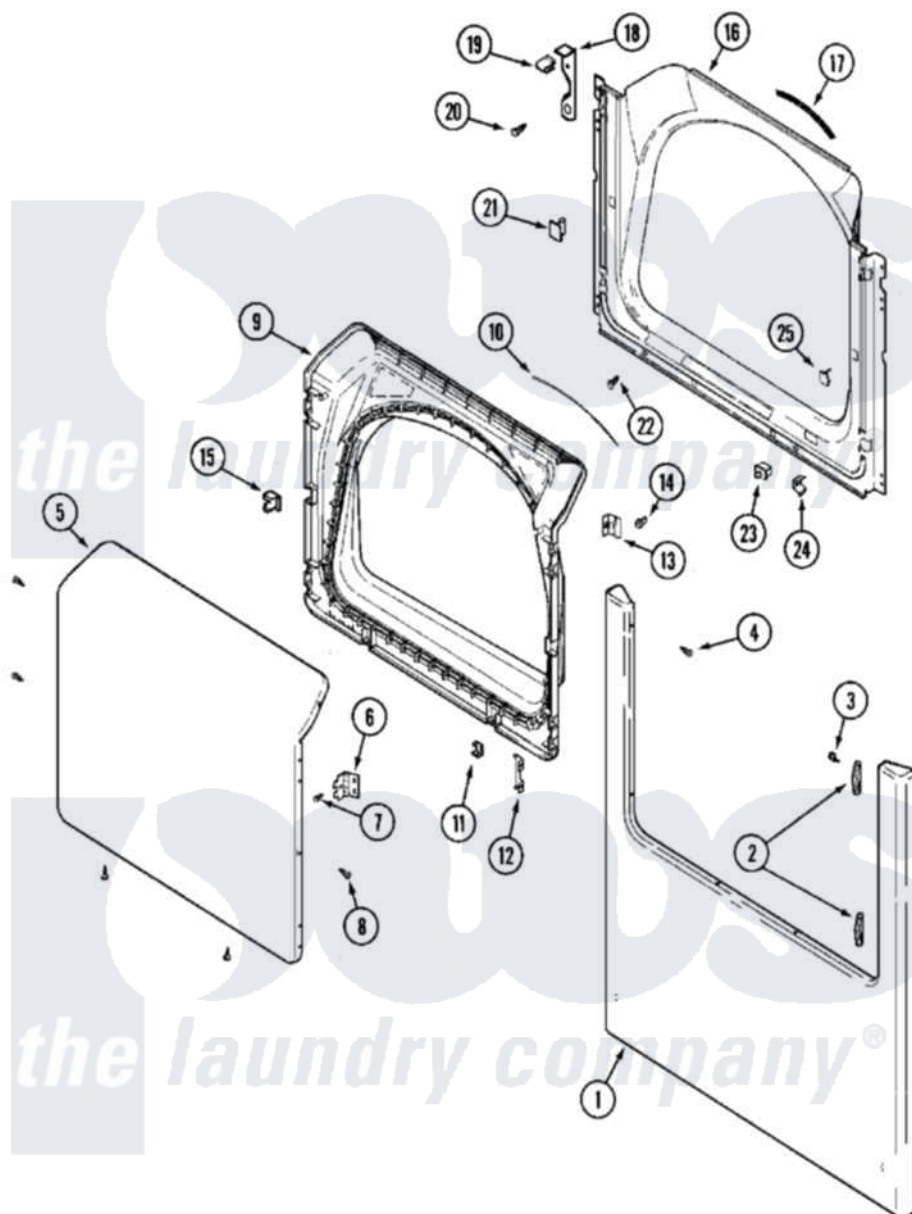

Maytag MHG15MNAGW 02 - DOOR (LOWER)

Maytag Residential Maytag MHG15MNAGW Dryer Parts Parts Diagram 02 - DOOR (LOWER)
 Click on the part number to view part

Item	Original Part Number	Replaced By	Status	Part Description
001	22002241	22002836		Panel, Front
002	33001764			Cover, Hinge Hole
003	33001846			Screw, Hinge Hole Cover
004	22002243			Screw, Front Panel And Hinge
005	22001979			Door, Outer
006	33001759			Hinge, Door
007	22002062	98006631		Screw
008	22002063			Screw No.8-18AB Wafer Head
009	33001750			Door, Inner/ W Seal
010	33002094			Seal, Door
011	22002039			Clip, Door
012	22002038			Clip, Door
013	33001793			Bracket, Strike
014	33001761			Strike, Door
015	33001763			Plug, Inner Door
016	33001778			Shroud

017	33001767		Seal, Shroud
018	22002991		Kit, Access Cover Hook
019	33002037		Fastener, Access Cover Hook
020	22001995		Screw Note: Screw, Tumbler Front And Shroud
021	33001791	306436	Door Latch Kit--W
022	33001768		Screw, Shroud Note: Screw, Shroud And Outlet Duct
023	33002239		Switch, Door
024	33001760		Bracket, Hinge
025	Y304578	LA-1003	Door Catch Kit