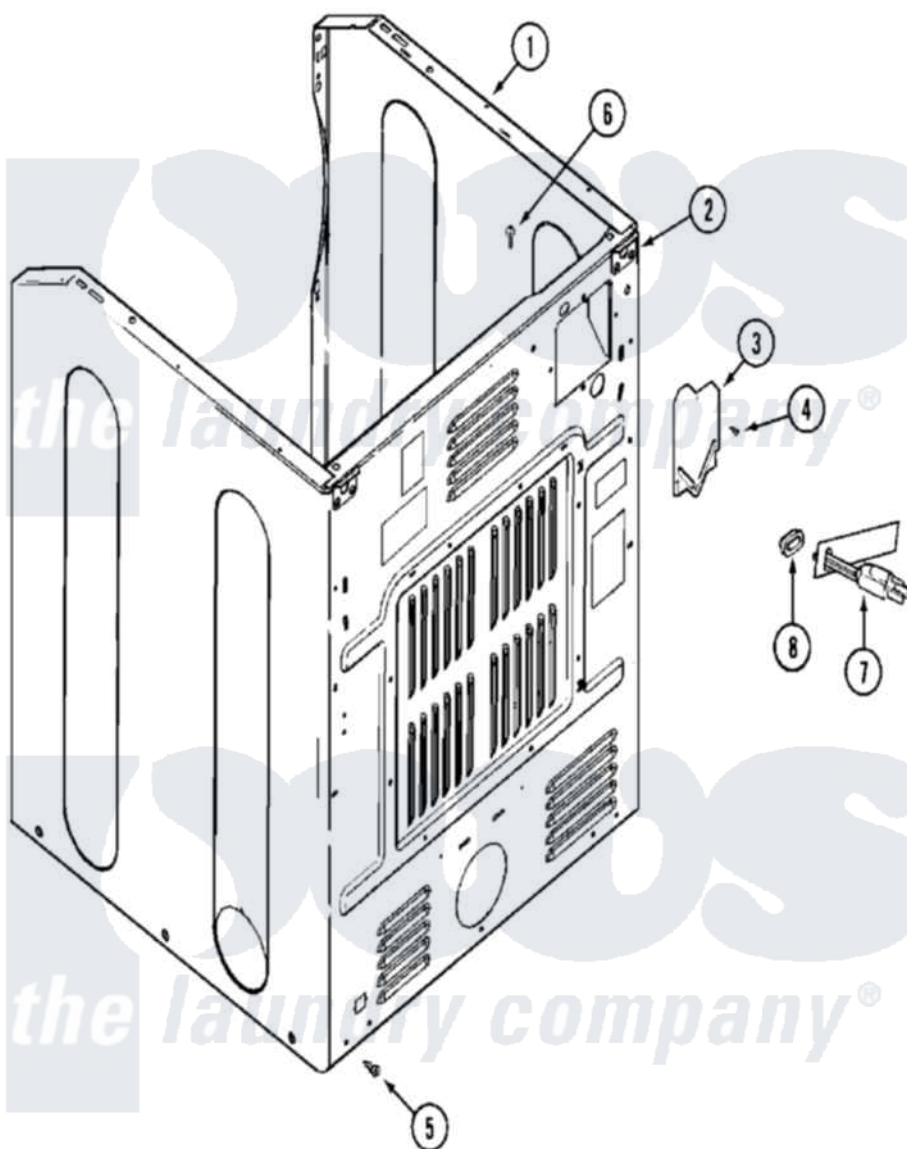

Maytag MHG15MNAGW 03 - CABINET-REAR

Maytag Residential Maytag MHG15MNAGW Dryer Parts Parts Diagram 03 - CABINET-REAR
 Click on the part number to view part

Item	Original Part Number	Replaced By	Status	Part Description
001	NLA		Not Available	CABINET (WHT-LWR)
"	NLA		Not Available	PLUG, HOLE
002	NLA		Not Available	BRACKET, CABINET HINGE
003	33001795			Cover, Terminal Block
004	22001995			Screw Note: Screw, Tumbler Front And Shroud
005	22001995			Screw Note: Screw, Tumbler Front And Shroud
006	210186	3370225		Screw
007	33001819		Not Available	CORD, POWER (AS WRAPPED)
008	216183			Grommet, Cord Export