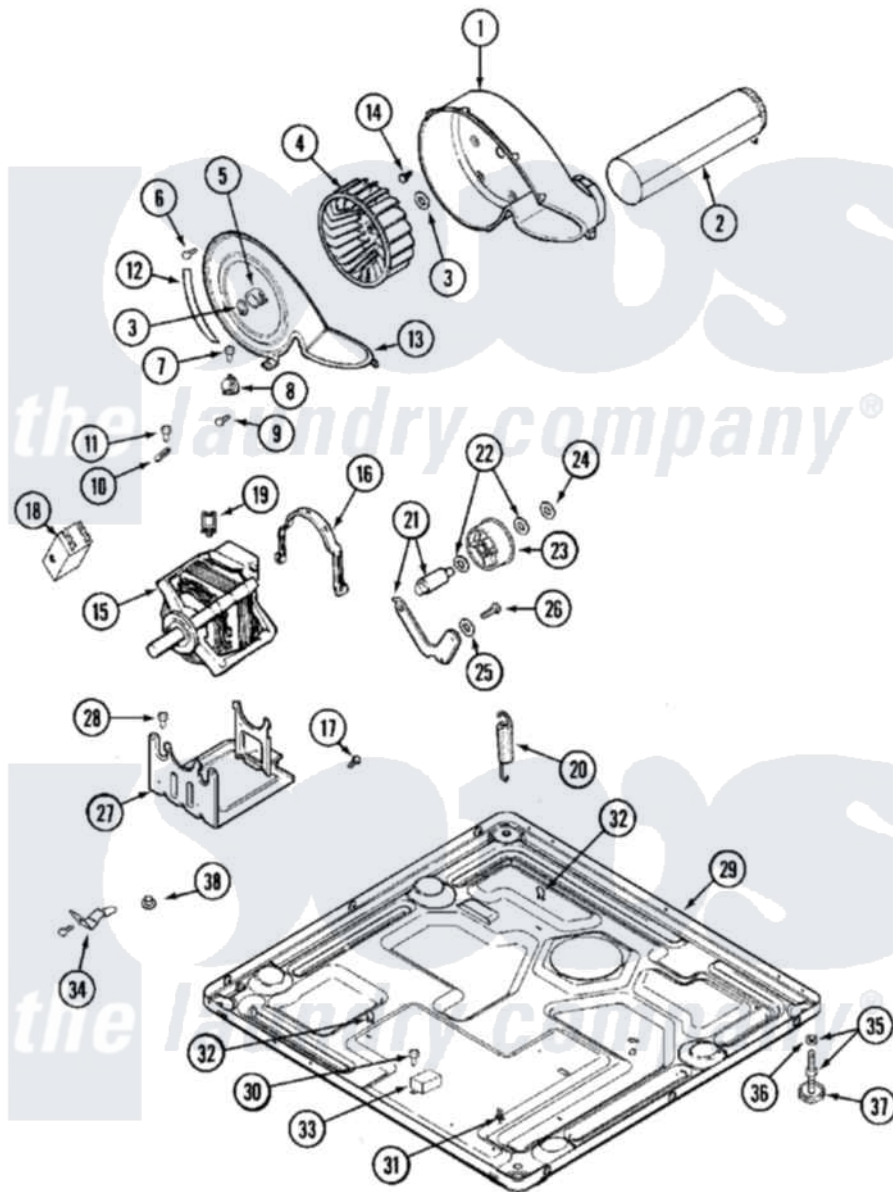

# Maytag MHG15MNAGW 06 - MOTOR DRIVE

Maytag Residential Maytag MHG15MNAGW Dryer Parts Parts Diagram 06 - MOTOR DRIVE  
 Click on the part number to view part

| Item | Original Part Number     | Replaced By              | Status        | Part Description                                     |
|------|--------------------------|--------------------------|---------------|--|
| 001  | <a href="#">33001789</a> |                          |               | Housing, Blower                                      |
| 002  | <a href="#">22001995</a> |                          |               | Screw Note: Screw, Tumbler Front And Shroud          |
| "    | <a href="#">33001800</a> |                          |               | Duct Assembly, Exhaust                               |
| 003  | 410233                   | <a href="#">9703438</a>  |               | Ring-Retrn   |
| 004  | <a href="#">33001790</a> |                          |               | Wheel, Blower  |
| 005  | <a href="#">312967</a>   |                          |               | Clamp, Blower Housing                                |
| 006  | 33001855                 | <a href="#">33002917</a> |               | Screw, No.10-16                                      |
| 007  | <a href="#">Y313561</a>  |                          |               | Screw---NA   |
| 008  | <a href="#">303392</a>   |                          |               | Thermostat, Cycling                                  |
| "    | <a href="#">306967</a>   |                          |               | Thermostat, Multi-Temp Part Not Used Mde26ct-MN Only |
| "    | <a href="#">33001306</a> |                          |               | Wire Harness, Thermostats                            |
| 009  | 22001996                 | <a href="#">3370225</a>  |               | Screw  |
| 010  | <a href="#">33001762</a> |                          |               | Fuse, Thermal  |
| 011  | NLA                      |                          | Not Available | SCREW, THERMAL CUT-OFF                               |
| 012  | NLA                      |                          | Not Available | SEAL, BLOWER COVER                                   |