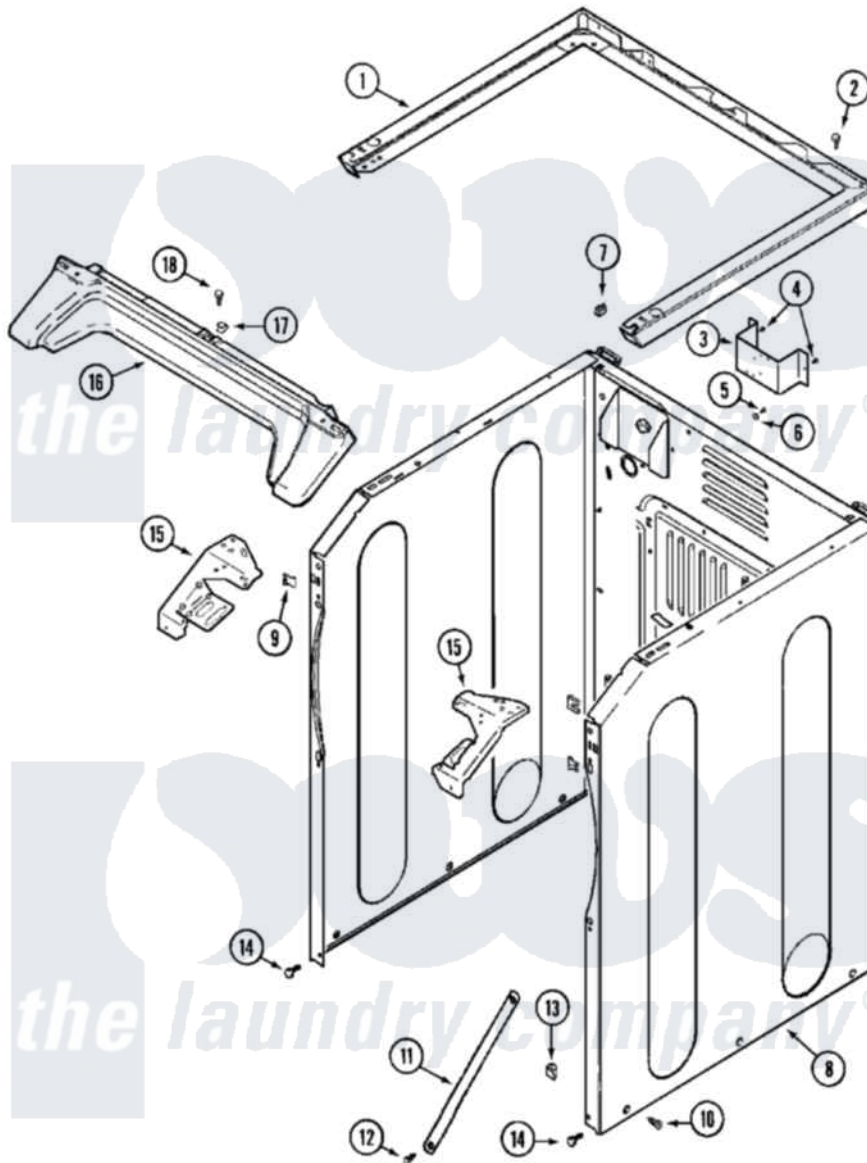

Maytag MHG15MNAWW 01 - CABINET-FRONT (LOWER)

Maytag Residential Maytag MHG15MNAWW Dryer Parts Parts Diagram 01 - CABINET-FRONT (LOWER)
 Click on the part number to view part

Item	Original Part Number	Replaced By	Status	Part Description
001	33002005	33002963		Support, Weld Assembly
002	22001883	214354		Screw, Top Cover To Cabnt.
003	NLA		Not Available	BRACKET, TERMINAL BLOCK---NA
004	22001995			Screw Note: Screw, Tumbler Front And Shroud
005	NLA		Not Available	SCREW, GROUND LUG
006	NLA		Not Available	WASHER, GROUND LUG
007	22001502			Fastener, U-NUt
008	NLA		Not Available	CABINET (WHT)
009	22002049			Clip Note: Clip, Front Panel
010	213007			Xfor Cabinet See Cabinet, Back
011	22002259	22002767		Brace, Cross
012	22001995			Screw Note: Screw, Tumbler Front And Shroud
013	Y310376			Clip, Door Switch Harness
014	22001995			Screw Note: Screw, Tumbler

014	22001995	Front And Shroud
015	33002009	Bracket, Corner
"	33002010	33002473 Bracket, Corner
016	33002011	Cover, Access
017	33002013	Fastener Clip, Access Cover
018	22001995	Screw Note: Screw, Tumbler Front And Shroud
019	33001989	Retainer, Vault Switch
020	33002085	Wire Harness, Main