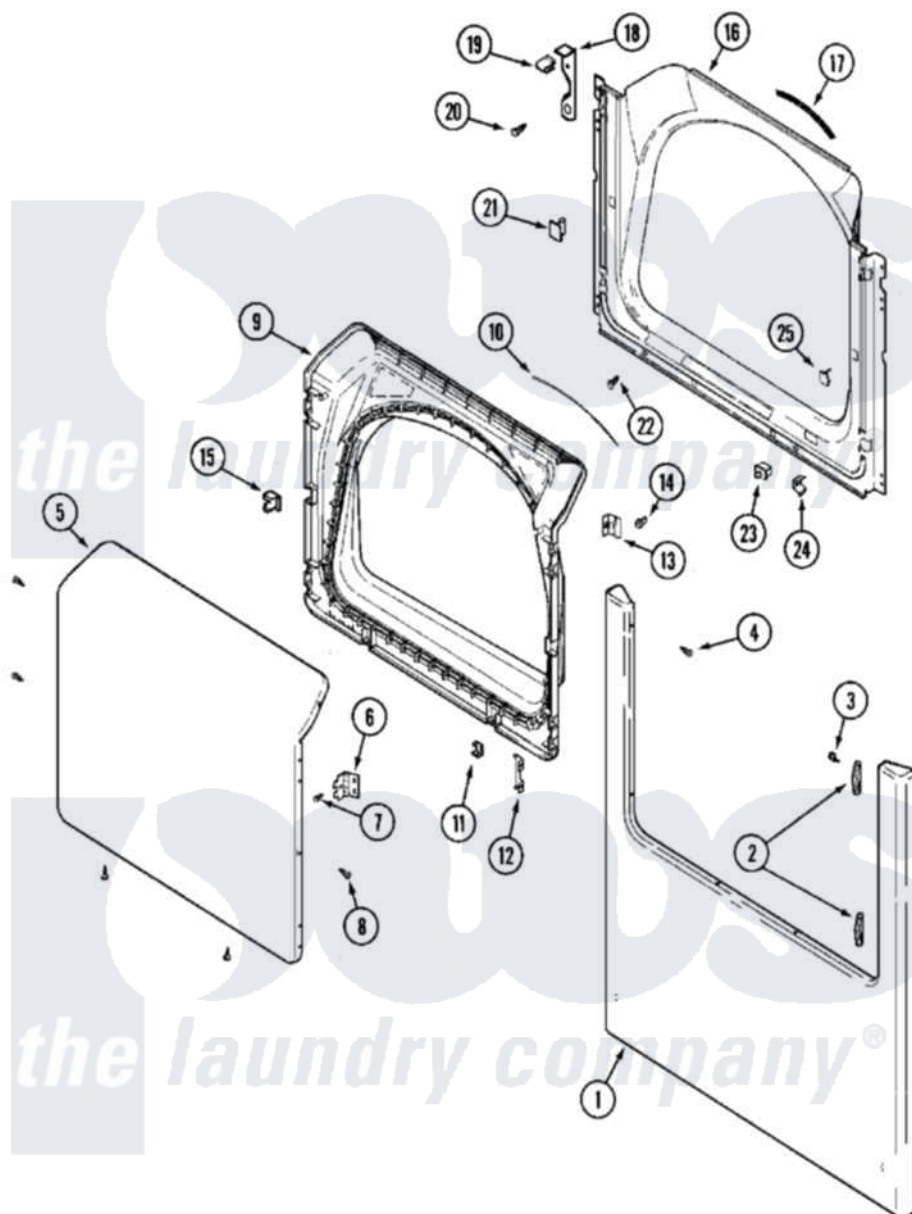

Maytag MHG15MNAWW 02 - DOOR (LOWER)

Maytag Residential Maytag MHG15MNAWW Dryer Parts Parts Diagram 02 - DOOR (LOWER)
 Click on the part number to view part

Item	Original Part Number	Replaced By	Status	Part Description
001	22002241	22002836		Panel, Front
002	33001764			Cover, Hinge Hole
003	33001846			Screw, Hinge Hole Cover
004	22002243			Screw, Front Panel And Hinge
005	22001979			Door, Outer
006	33001759			Hinge, Door
007	22002062	98006631		Screw
008	22002063			Screw No.8-18AB Wafer Head
009	33001750			Door, Inner/ W Seal
010	33002094			Seal, Door
011	22002039			Clip, Door
012	22002038			Clip, Door
013	33001793			Bracket, Strike
014	33001761			Strike, Door
015	33001763			Plug, Inner Door
016	33001778			Shroud

017	33001767		Seal, Shroud
018	22002991		Kit, Access Cover Hook
019	33002037		Fastener, Access Cover Hook
020	22001995		Screw Note: Screw, Tumbler Front And Shroud
021	33001791	306436	Door Latch Kit--W
022	33001768		Screw, Shroud Note: Screw, Shroud And Outlet Duct
023	33001509	W10169313	Switch-Dor
024	33001760		Bracket, Hinge
025	Y304578	LA-1003	Door Catch Kit