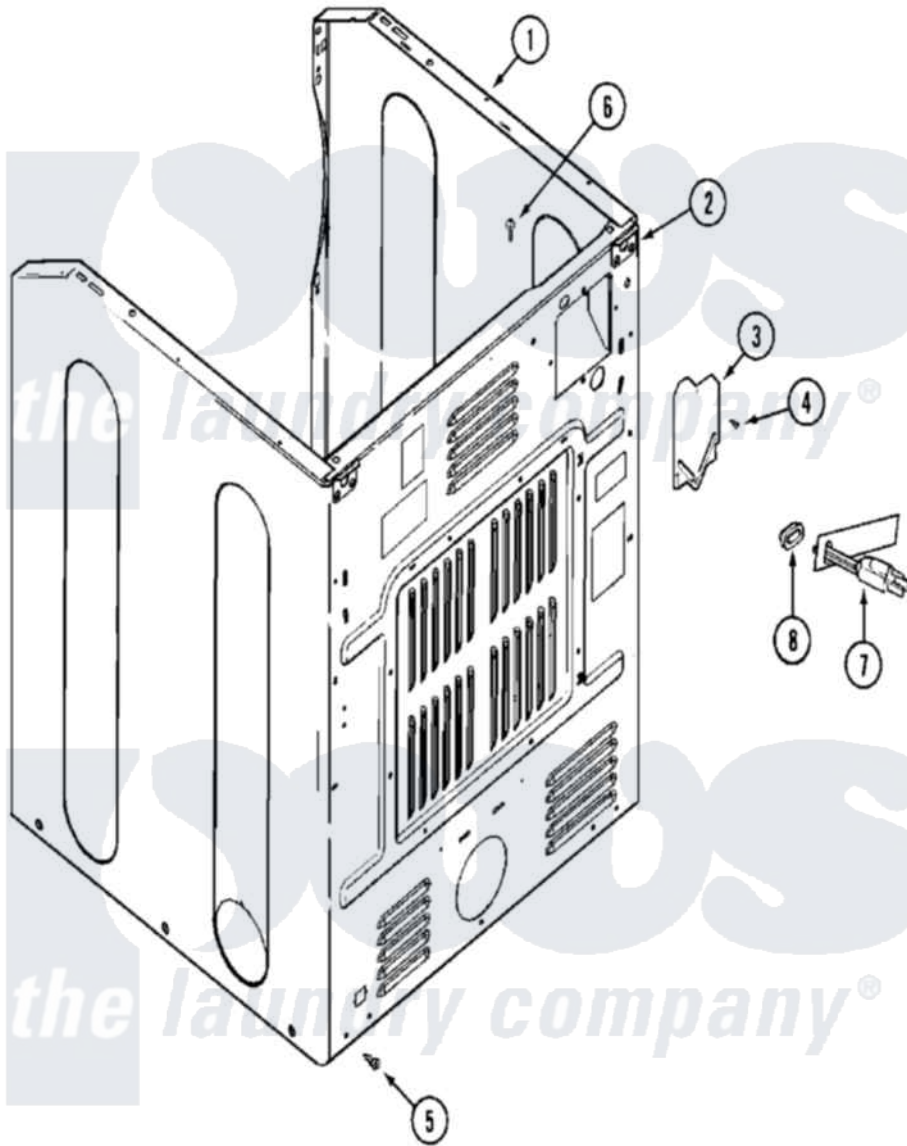

# Maytag MHG15MNAWW 03 - CABINET-REAR

Maytag Residential Maytag MHG15MNAWW Dryer Parts Parts Diagram 03 - CABINET-REAR  
 Click on the part number to view part

Item	Original Part Number	Replaced By	Status	Part Description
001	NLA		Not Available	CABINET (WHT-LWR)
"	NLA		Not Available	PLUG, HOLE
002	NLA		Not Available	BRACKET, CABINET HINGE
003	<a href="#">33001795</a>			Cover, Terminal Block
004	<a href="#">22001995</a>			Screw Note: Screw, Tumbler Front And Shroud
005	<a href="#">22001995</a>			Screw Note: Screw, Tumbler Front And Shroud
006	210186	<a href="#">3370225</a>		Screw
007	208784	<a href="#">22003062</a>		Cord, Power
"	22001178	<a href="#">22003062</a>		Cord, Power
008	33002053	<a href="#">211881</a>		Grommet, Cord Part Not Used-Gas Models Only