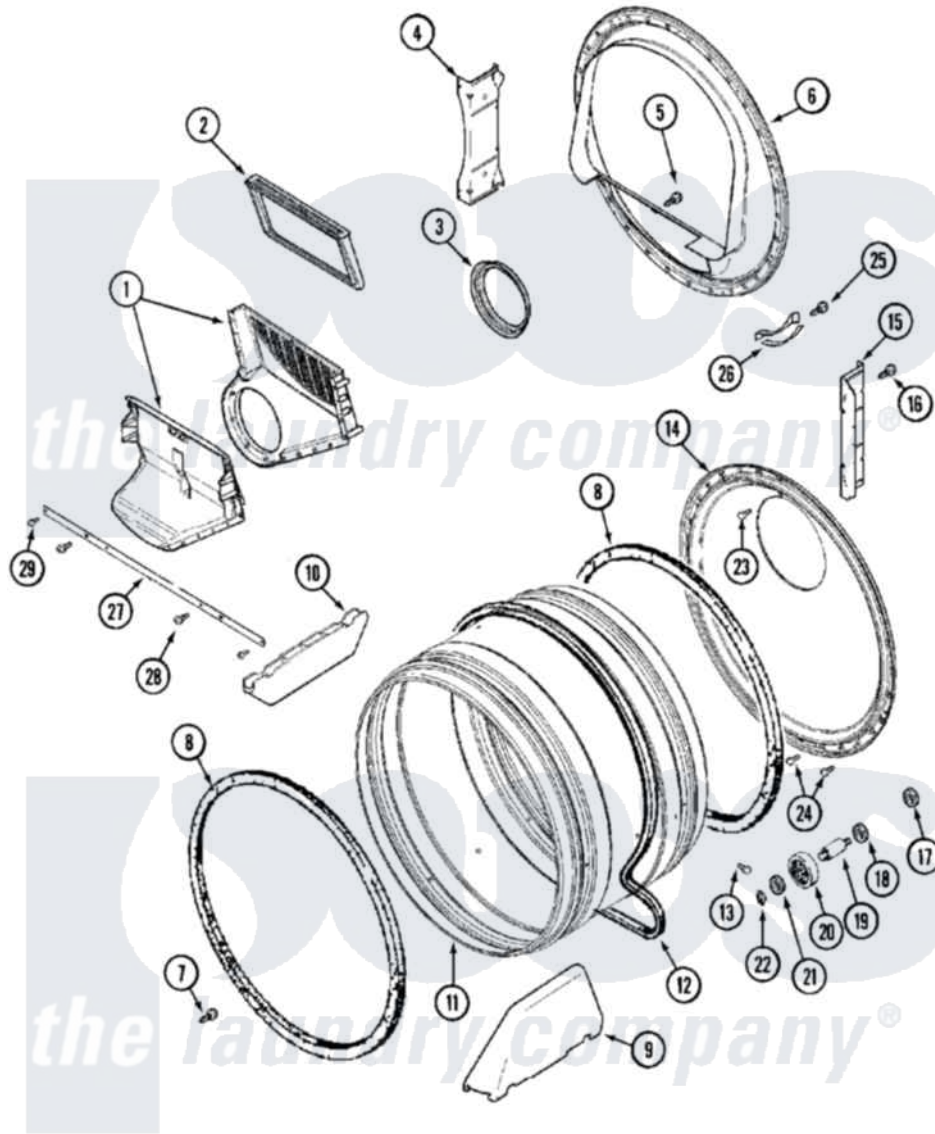

Maytag MHG15MNAWW 04 - TUMBLER

Maytag [Residential Maytag MHG15MNAWW Dryer Parts](#) Parts Diagram 04 - TUMBLER
 Click on the part number to view part

Item	Original Part Number	Replaced By	Status	Part Description
001	33001799			Outlet Duct Assembly Note: Outlet Duct Assembly
002	33001804	33002790		Lint Filter
003	33001758	33002560		Seal, Blower
"	33002082	33002560		Seal, Blower
004	NLA		Not Available	SUPPORT, TUMBLER FRONT
005	NLA		Not Available	SCREW, OUTLET DUCT
006	33001802			Front, Tumbler
007	33001855	33002917		Screw, No.10-16
008	33001807			Seal, Tumbler
009	33002032			Baffle
010	33001755			Baffle
011	33001794	33001889		Tumbler
012	33001777	33002535		V-Belt
013	33001788	33002973		Screw, No.9-15 X 1.00 Hx WS
014	33001801			Back, Tumbler

015	NLA	Not Available	SUPPORT, BACK
016	22001995		Screw Note: Screw, Tumbler Front And Shroud
017	33001443		Nut, Hex
018	Y313347	312535	Washer, Vault Mounting Brk.
019	Y312948	6-3129480	Shaft- Tumbler
020	Y303373	12001541	Drum Roller/Washer Assembly--W
021	312535		Washer, Vault Mounting Brk.
022	410233	9703438	Ring-Retrn
023	210932		Screw, No.8 X 9/16 Ctsk Note: Screw, Inlet Duct
024	22001996	3370225	Screw
025	210720		Rivet, Bearing To Tumbler Fmt
026	306508		Tumbler Bearing Kit ---W
027	33002039		Brace, Tumbler Front
028	33001768		Screw, Shroud Note: Screw, Shroud And Outlet Duct
029	22001995		Screw Note: Screw, Tumbler Front And Shroud