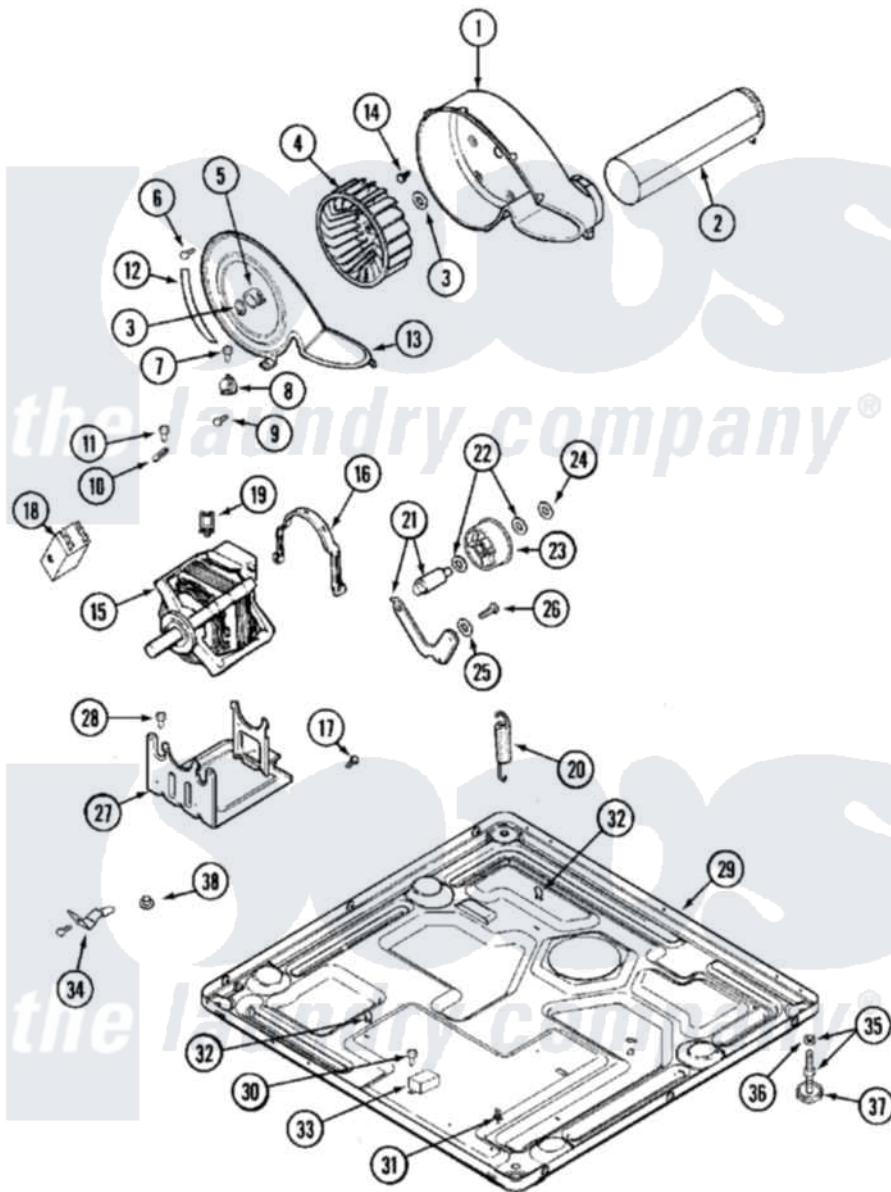

# Maytag MHG15MNAWW 06 - MOTOR DRIVE

Maytag Residential Maytag MHG15MNAWW Dryer Parts Parts Diagram 06 - MOTOR DRIVE  
 Click on the part number to view part

Item	Original Part Number	Replaced By	Status	Part Description
001	<a href="#">33001789</a>			Housing, Blower
002	<a href="#">22001995</a>			Screw Note: Screw, Tumbler Front And Shroud
"	<a href="#">33001800</a>			Duct Assembly, Exhaust
003	410233	<a href="#">9703438</a>		Ring-Retrn
004	<a href="#">33001790</a>			Wheel, Blower
005	<a href="#">312967</a>			Clamp, Blower Housing
006	33001855	<a href="#">33002917</a>		Screw, No.10-16
007	<a href="#">Y313561</a>			Screw---NA
008	<a href="#">303392</a>			Thermostat, Cycling
"	<a href="#">306966</a>			Thermostat, Multi-Temp Part Not Used Mdg26ct-MN Only
009	22001996	<a href="#">3370225</a>		Screw
010	<a href="#">33001762</a>			Fuse, Thermal
011	NLA		Not Available	SCREW, THERMAL CUT-OFF
012	NLA		Not Available	SEAL, BLOWER COVER
013	33001796	<a href="#">33002711</a>		Cover, Blower Housing