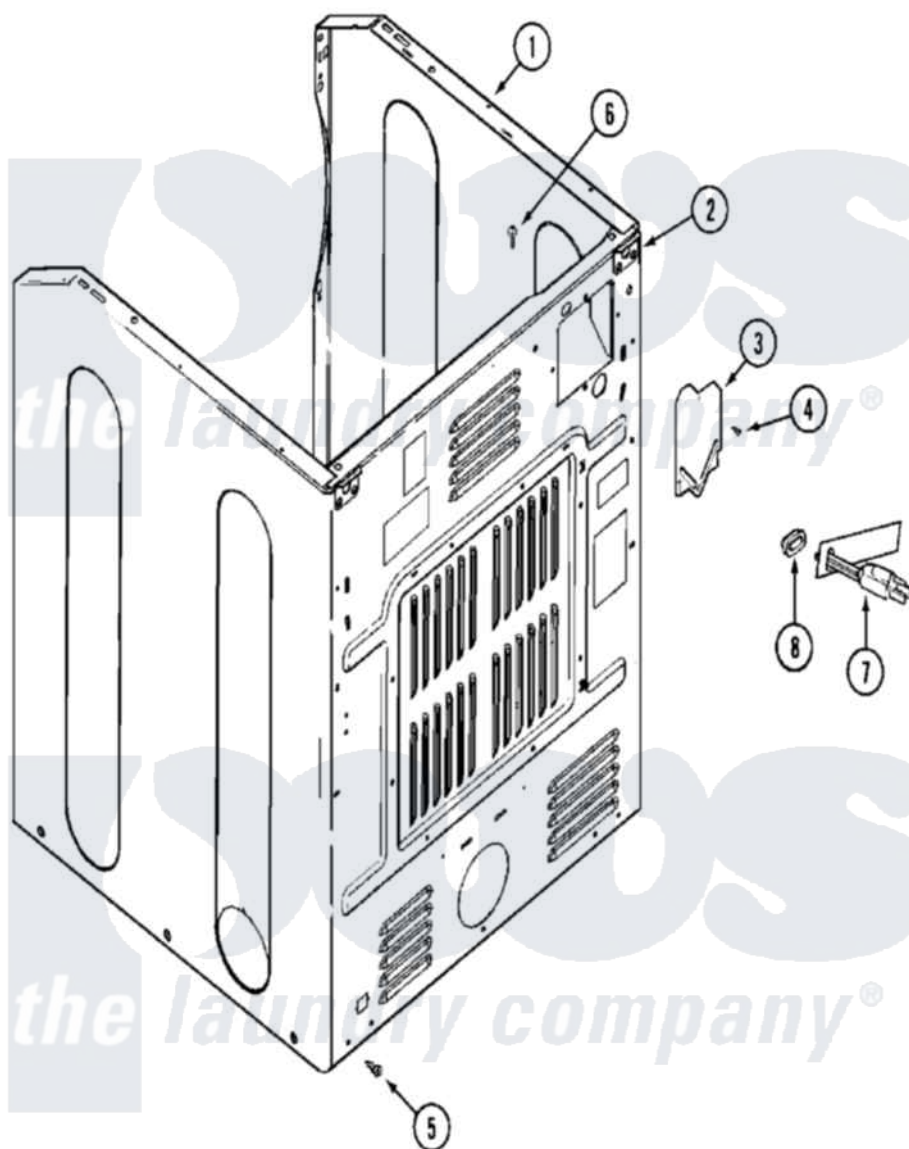

Maytag MHG15PDAEW 03 - CABINET-REAR

Maytag Residential Maytag MHG15PDAEW Dryer Parts Parts Diagram 03 - CABINET-REAR
 Click on the part number to view part

Item	Original Part Number	Replaced By	Status	Part Description
001	NLA		Not Available	CABINET (WHT-LWR)
"	Y310376			Clip, Door Switch Harness
002	NLA		Not Available	BRACKET, CABINET HINGE
003	33001795			Cover, Terminal Block
004	22001995			Screw Note: Screw, Tumbler Front And Shroud
005	22001995			Screw Note: Screw, Tumbler Front And Shroud
006	210186	3370225		Screw
007	208749		Not Available	CORD, POWER (EXPORT)
008	216183			Grommet, Cord Export