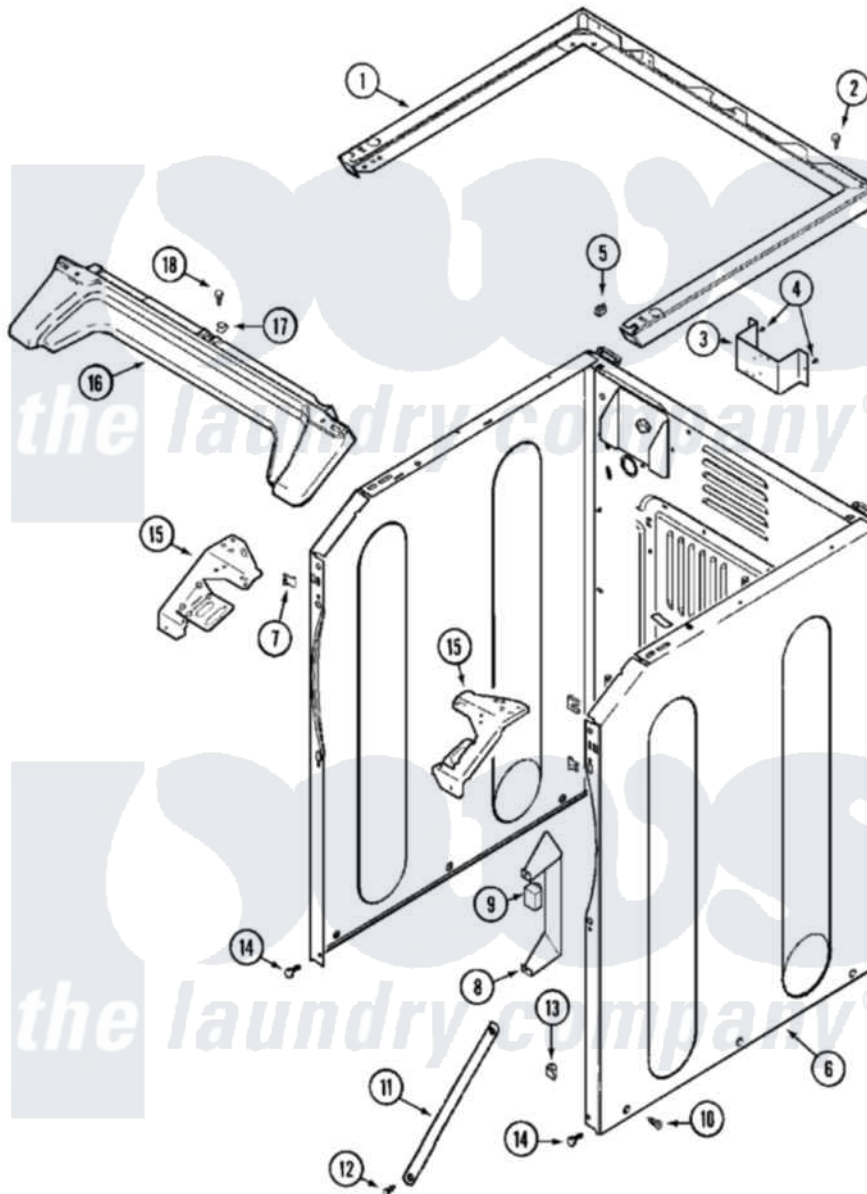

Maytag MHG15PDAGW 01 - CABINET-FRONT (LOWER)

Maytag Residential Maytag MHG15PDAGW Dryer Parts Parts Diagram 01 - CABINET-FRONT (LOWER)
 Click on the part number to view part

Item	Original Part Number	Replaced By	Status	Part Description
001	33002005	33002963		Support, Weld Assembly
002	22001883	214354		Screw, Top Cover To Cabnt.
003	NLA		Not Available	BRACKET, TERMINAL BLOCK---NA
004	22001995			Screw Note: Screw, Tumbler Front And Shroud
005	22001502			Fastener, U-NUt
006	NLA		Not Available	CABINET (WHT)
007	22002049			Clip Note: Clip, Front Panel
008	Y313561			Screw---NA
"	314627			Bracket, Relays
"	Y310632	1163839		Screw
009	206421			Relay, Motor Reversing
"	22001866			Screw, Relay
"	306398			Relay, Heater
"	Y251119	3177991		Screw
010	213007			Xfor Cabinet See Cabinet,

010	213007		Back
011	22002259	22002767	Brace, Cross
012	22001995		Screw Note: Screw, Tumbler Front And Shroud
013	Y310376		Clip, Door Switch Harness
014	22001995		Screw Note: Screw, Tumbler Front And Shroud
015	33002009		Bracket, Corner
"	33002010	33002473	Bracket, Corner
016	33002011		Cover, Access
017	33002013		Fastener Clip, Access Cover
018	22001995		Screw Note: Screw, Tumbler Front And Shroud
019	33002067		Wire Harness, Main
"	33002069		Wire Harness, Main
020	33001989		Retainer, Vault Switch