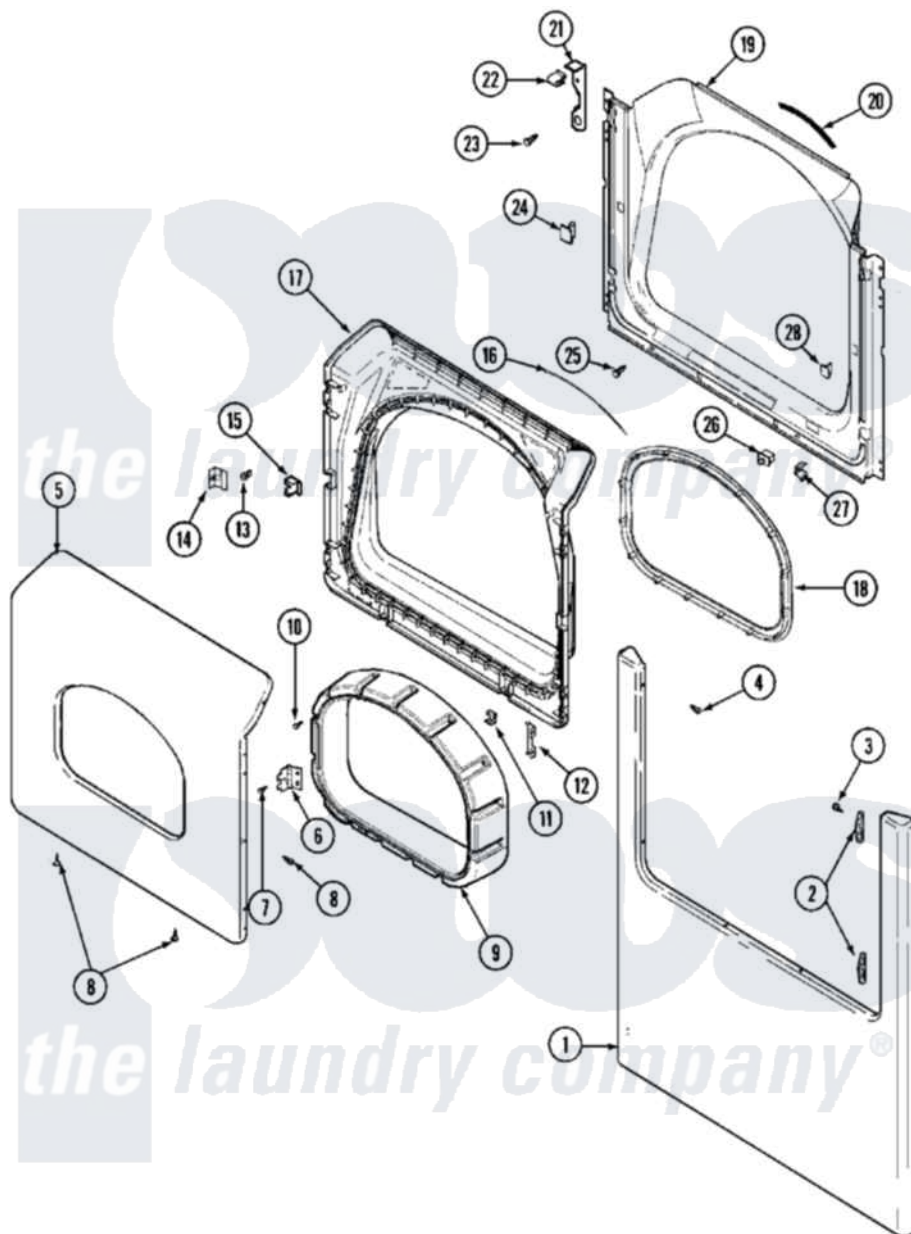

Maytag MHG15PDAGW 02 - DOOR (LOWER)

Maytag Residential Maytag MHG15PDAGW Dryer Parts Parts Diagram 02 - DOOR (LOWER)
 Click on the part number to view part

Item	Original Part Number	Replaced By	Status	Part Description
001	22002241	22002836		Panel, Front
002	33001764			Cover, Hinge Hole
003	33001846			Screw, Hinge Hole Cover
004	22002243			Screw, Front Panel And Hinge
005	33002028			Door, Outer
006	33001759			Hinge, Door
007	22002062	98006631		Screw
008	22002063			Screw No.8-18AB Wafer Head
009	33002018	33002780		Door Tunnel W` Handle
010	22002300	9740848		Screw, Mixing Valve Mounting
011	22002039			Clip, Door
012	22002038			Clip, Door
013	33001761			Strike, Door
014	33001793			Bracket, Strike
015	33001763			Plug, Inner Door
016	33002094			Seal, Door

017	33002030		Door, Inner
018	33002022	33002607	Lens, Door
019	33002033		Shroud
020	33001767		Seal, Shroud
021	22002991		Kit, Access Cover Hook
022	33002037		Fastener, Access Cover Hook
023	22001995		Screw Note: Screw, Tumbler Front And Shroud
024	33001791	306436	Door Latch Kit--W
025	33001768		Screw, Shroud Note: Screw, Shroud And Outlet Duct
026	33002250	33002166	Switch, Door
027	33001760		Bracket, Hinge
028	Y304578	LA-1003	Door Catch Kit