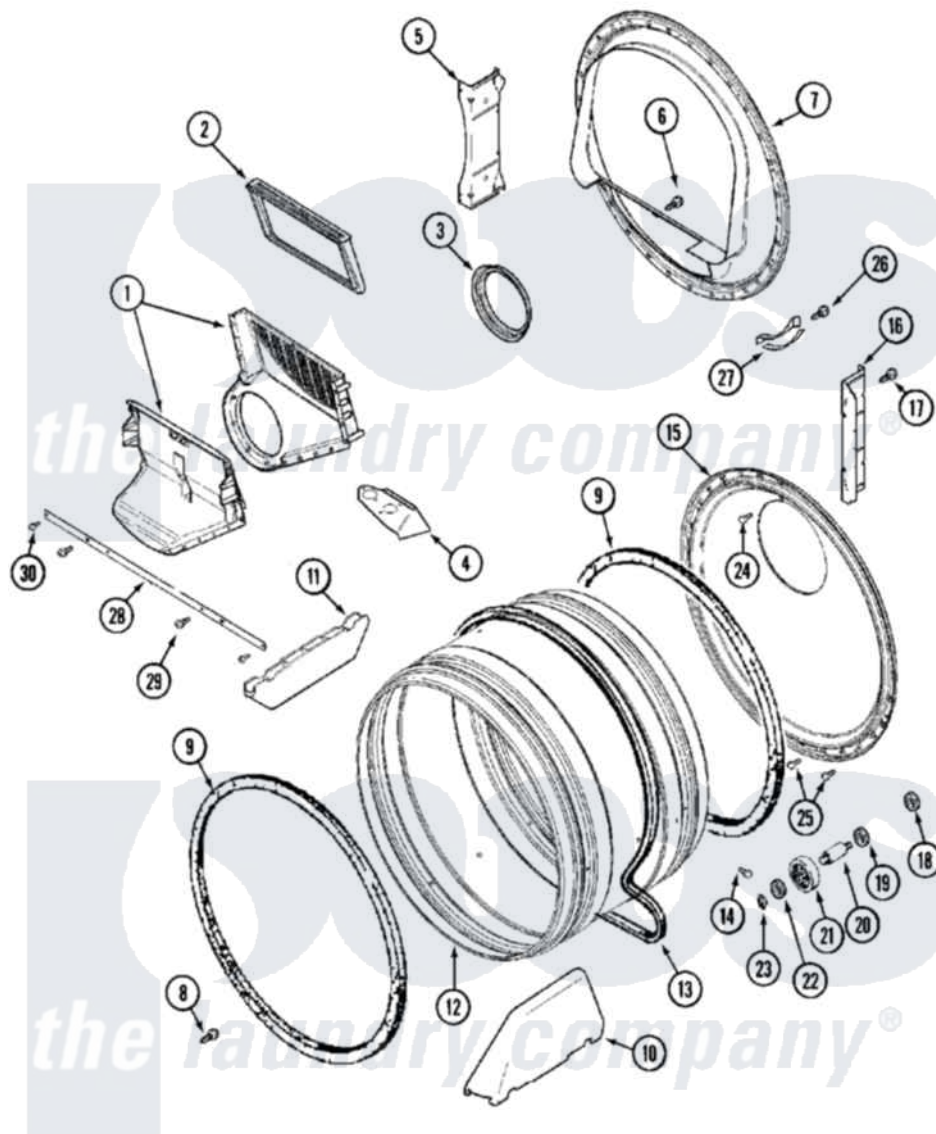

Maytag MHG15PDAGW 04 - TUMBLER

Maytag [Residential Maytag MHG15PDAGW Dryer Parts](#) Parts Diagram 04 - TUMBLER
 Click on the part number to view part

Item	Original Part Number	Replaced By	Status	Part Description
001	33001799			Outlet Duct Assembly Note: Outlet Duct Assembly
002	33001804	33002790		Lint Filter
003	33001758	33002560		Seal, Blower
004	33001837			Cover, Thermostat
005	NLA		Not Available	SUPPORT, TUMBLER FRONT
006	NLA		Not Available	SCREW, OUTLET DUCT
007	33001802			Front, Tumbler
008	33001855	33002917		Screw, No.10-16
009	33001807			Seal, Tumbler
010	33002032			Baffle
011	33001755			Baffle
012	33001794	33001889		Tumbler
013	33001777	33002535		V-Belt
014	33001788	33002973		Screw, No.9-15 X 1.00 Hx WS
015	33001801			Back, Tumbler

016	NLA	Not Available	SUPPORT, BACK
017	22001995		Screw Note: Screw, Tumbler Front And Shroud
018	33001443		Nut, Hex
019	Y313347	312535	Washer, Vault Mounting Brk.
020	Y312948	6-3129480	Shaft- Tumbler
021	Y303373	12001541	Drum Roller/Washer Assembly--W
022	312535		Washer, Vault Mounting Brk.
023	410233	9703438	Ring-Retrn
024	210932		Screw, No.8 X 9/16 Ctsk Note: Screw, Inlet Duct
025	22001996	3370225	Screw
026	210720		Rivet, Bearing To Tumbler Frnt
027	306508		Tumbler Bearing Kit ---W
028	33002039		Brace, Tumbler Front
029	33001768		Screw, Shroud Note: Screw, Shroud And Outlet Duct
030	22001995		Screw Note: Screw, Tumbler Front And Shroud