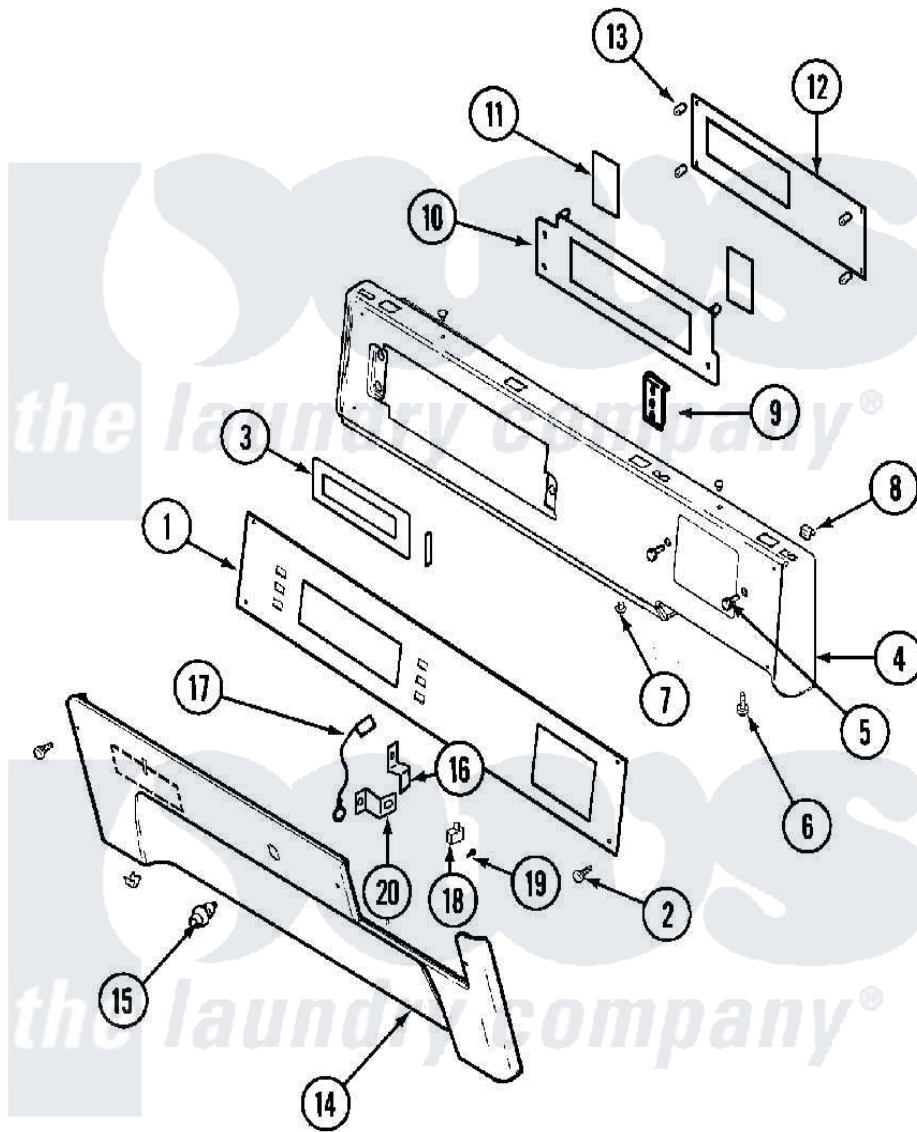

# Maytag MHG15PDAWA 01 - CONTROL PANEL

Maytag [Residential Maytag MHG15PDAWA Dryer Parts](#) Parts Diagram 01 - CONTROL PANEL  
 Click on the part number to view part

Item	Original Part Number	Replaced By	Status	Part Description
001	33001974		Not Available	OVERLAY, CONTROL PANEL
002	<a href="#">215506</a>			Screw, Control Panel Overlay
003	<a href="#">33001209</a>			Cover, Display
004	33001975	<a href="#">22002457</a>		Panel- Con
"	33001976	<a href="#">33002377</a>		Panel, Control
"	<a href="#">33002003</a>			Fastener Clip, Control Panel
005	22002062	<a href="#">98006631</a>		Screw
"	910186	<a href="#">99002757</a>		Screw
006	<a href="#">215506</a>			Screw, Control Panel Overlay
007	33001132	<a href="#">33002342</a>		Plug, Sifht Hole
"	33001168		Not Available	PLUG, SIGHT HOLE (ALM)
008	<a href="#">33001977</a>			Fastener, Control Panel
009	<a href="#">33001156</a>			Button, Control
010	<a href="#">33001201</a>			Plate, Control Mounting
011	33001200	<a href="#">33002449</a>		Switch, Membrane
012	33001747	<a href="#">33002605</a>		Circuit Board Assembly

013	<a href="#">33001204</a>		Stand-Off, Ccontrol Board
"	<a href="#">912077</a>		Locknut, Reader Harness
014	<a href="#">215506</a>		Screw, Control Panel Overlay
"	<a href="#">33001978</a>		Panel, Access
"	33001979	<a href="#">33001978</a>	Panel, Access
"	<a href="#">33001980</a>		Fastener, Access Panel
"	<a href="#">33002004</a>		Clip, Fastener
015	Y206081	<a href="#">W10116737</a>	Lock
016	213750	<a href="#">W10133266</a>	Cam-Lock
017	<a href="#">33001981</a>		Wire, Ground
018	33002117	<a href="#">208042</a>	Switch, Sensor
019	912012	<a href="#">3400409</a>	Screw
020	<a href="#">33001982</a>		Bracket, Switch Mounting
021	<a href="#">33002052</a>		Wire Harness, Main
022	<a href="#">33002060</a>		Bracket, Security
023	<a href="#">22001995</a>		Screw Note: Screw, Tumbler Front And Shroud
"	NLA	Not Available	NUT, SECURITY