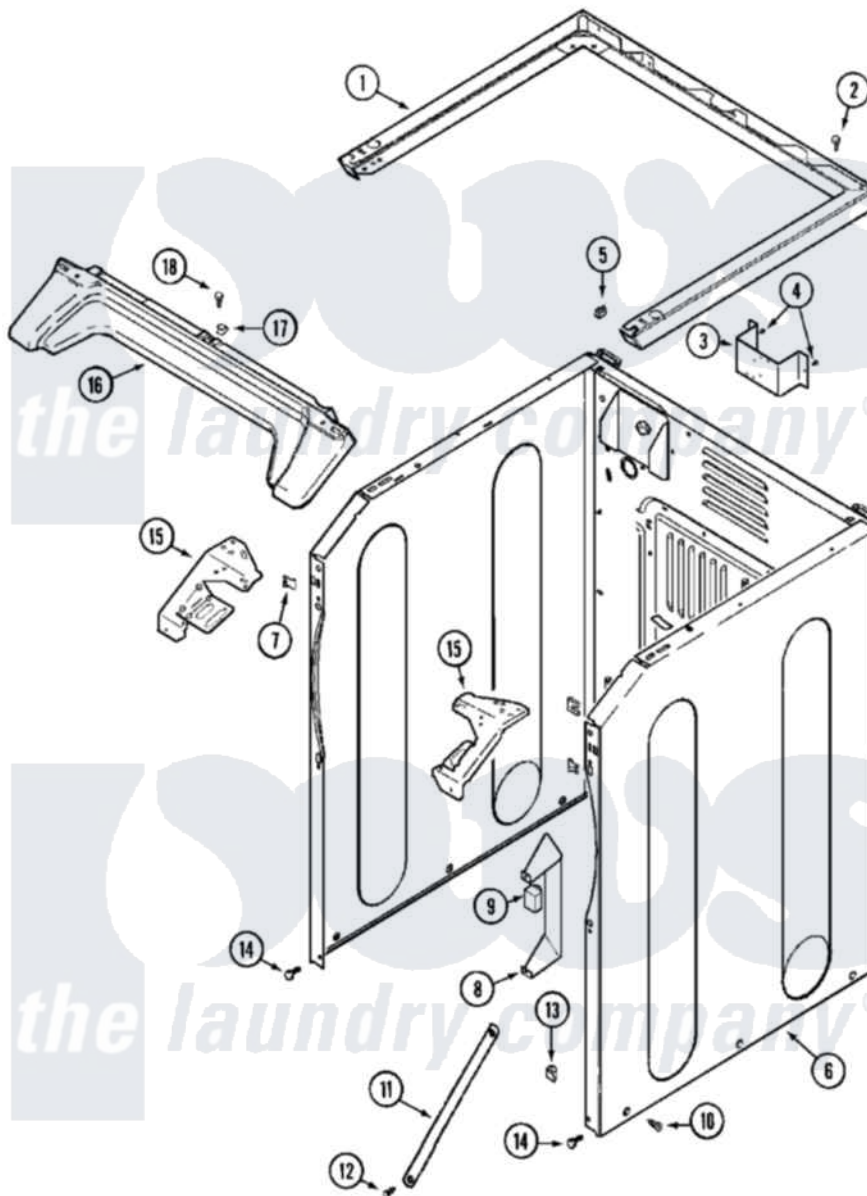

Maytag MHG15PDAWA 03 - CABINET-FRONT (LOWER)

Maytag Residential Maytag MHG15PDAWA Dryer Parts Parts Diagram 03 - CABINET-FRONT (LOWER)
 Click on the part number to view part

Item	Original Part Number	Replaced By	Status	Part Description
001	33002005	33002963		Support, Weld Assembly
"	NLA		Not Available	(ALM)
002	22001883	214354		Screw, Top Cover To Cabnt.
003	NLA		Not Available	BRACKET, TERMINAL BLOCK---NA
004	22001995			Screw Note: Screw, Tumbler Front And Shroud
005	22001502			Fastener, U-NUt
006	NLA		Not Available	CABINET (WHT)
007	22002049			Clip Note: Clip, Front Panel
008	Y313561			Screw---NA
"	314627			Bracket, Relays
"	Y310632	1163839		Screw
009	206824	W10133335		Relay, Motor
"	Y251119	3177991		Screw
010	213007			Xfor Cabinet See Cabinet, Back

011	22002259	22002767	Brace, Cross
012	22001995		Screw Note: Screw, Tumbler Front And Shroud
013	Y310376		Clip, Door Switch Harness
014	22001995		Screw Note: Screw, Tumbler Front And Shroud
015	33002009		Bracket, Corner
"	33002010	33002473	Bracket, Corner
016	33002011		Cover, Access
"	33002012		Cover, Access
017	33002013		Fastener Clip, Access Cover
018	22001995		Screw Note: Screw, Tumbler Front And Shroud
019	33002054		Wire Harness, Main
020	33001989		Retainer, Vault Switch