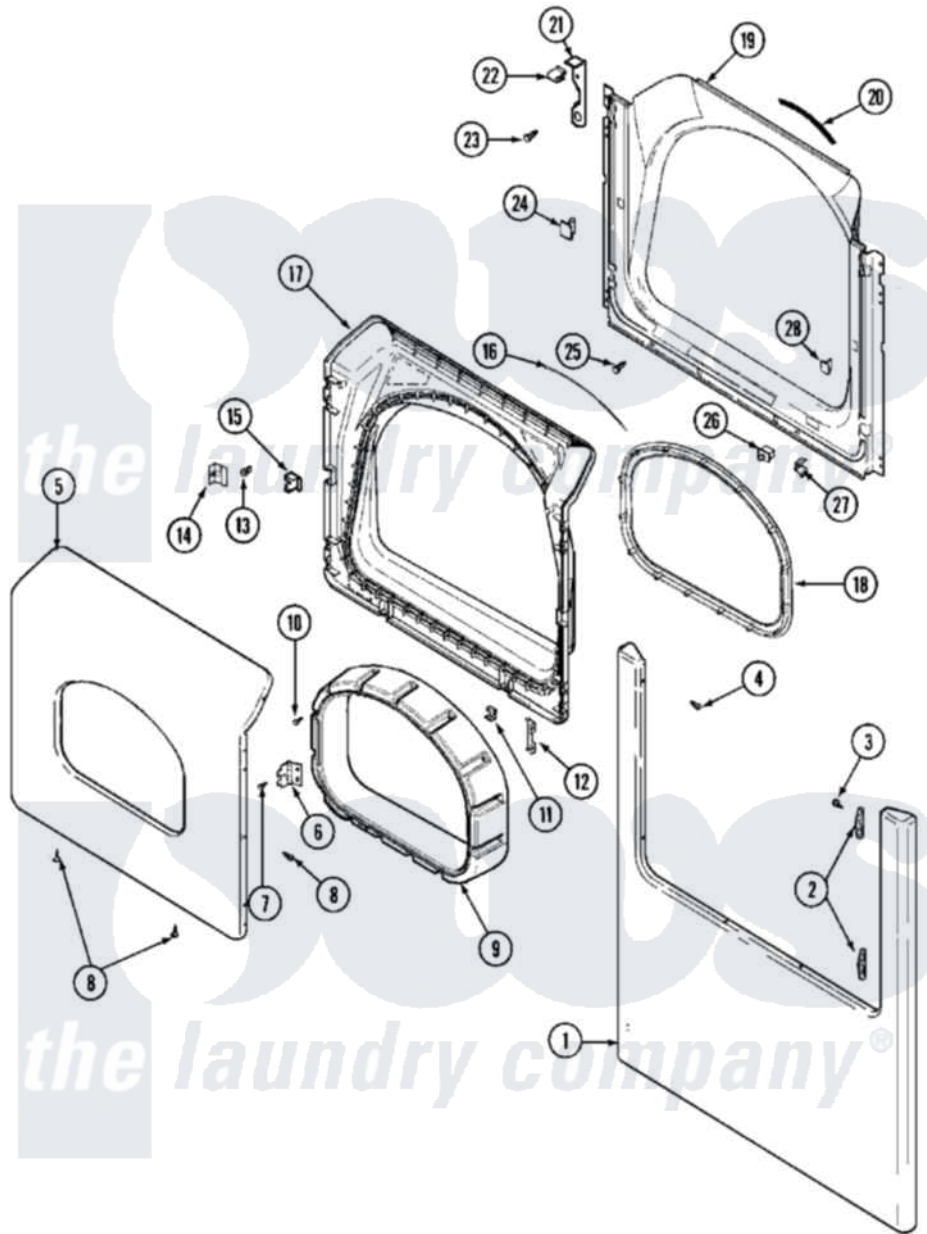

Maytag MHG15PDAWA 04 - DOOR (LOWER)

Maytag Residential Maytag MHG15PDAWA Dryer Parts Parts Diagram 04 - DOOR (LOWER)
 Click on the part number to view part

Item	Original Part Number	Replaced By	Status	Part Description
001	22002241	22002836		Panel, Front
"	22002242		Not Available	PANEL, FRONT (ALM)
002	33001764			Cover, Hinge Hole
"	33001765			Cover, Hinge Hole
003	33001846			Screw, Hinge Hole Cover
004	22002243			Screw, Front Panel And Hinge
005	33002028			Door, Outer
"	NLA		Not Available	(ALM)
006	33001759			Hinge, Door
007	22002062	98006631		Screw
008	22002063			Screw No.8-18AB Wafer Head
"	22002064	489355		Screw, 8 X 1/2
009	33002018	33002780		Door Tunnel W` Handle
"	33002019	33002781		Door Tunne
010	22002300	9740848		Screw, Mixing Valve Mounting
011	22002039			Clip, Door

012	22002038		Clip, Door
013	33001761		Strike, Door
014	33001793		Bracket, Strike
015	33001763		Plug, Inner Door
016	33002094		Seal, Door
017	33002030		Door, Inner
"	33002031		(LWR-ALM)
018	33002022	33002607	Lens, Door
019	33002033		Shroud
"	NLA	Not Available	(ALM)
020	33001767		Seal, Shroud
021	33002035	22002991	Kit, Access Cover Hook
"	33002036	22002991	Kit, Access Cover Hook
022	33002037		Fastener, Access Cover Hook
023	22001995		Screw Note: Screw, Tumbler Front And Shroud
024	33001791	306436	Door Latch Kit--W
025	33001768		Screw, Shroud Note: Screw, Shroud And Outlet Duct
026	33002038		Switch, Door
027	33001760		Bracket, Hinge
028	Y304578	LA-1003	Door Catch Kit