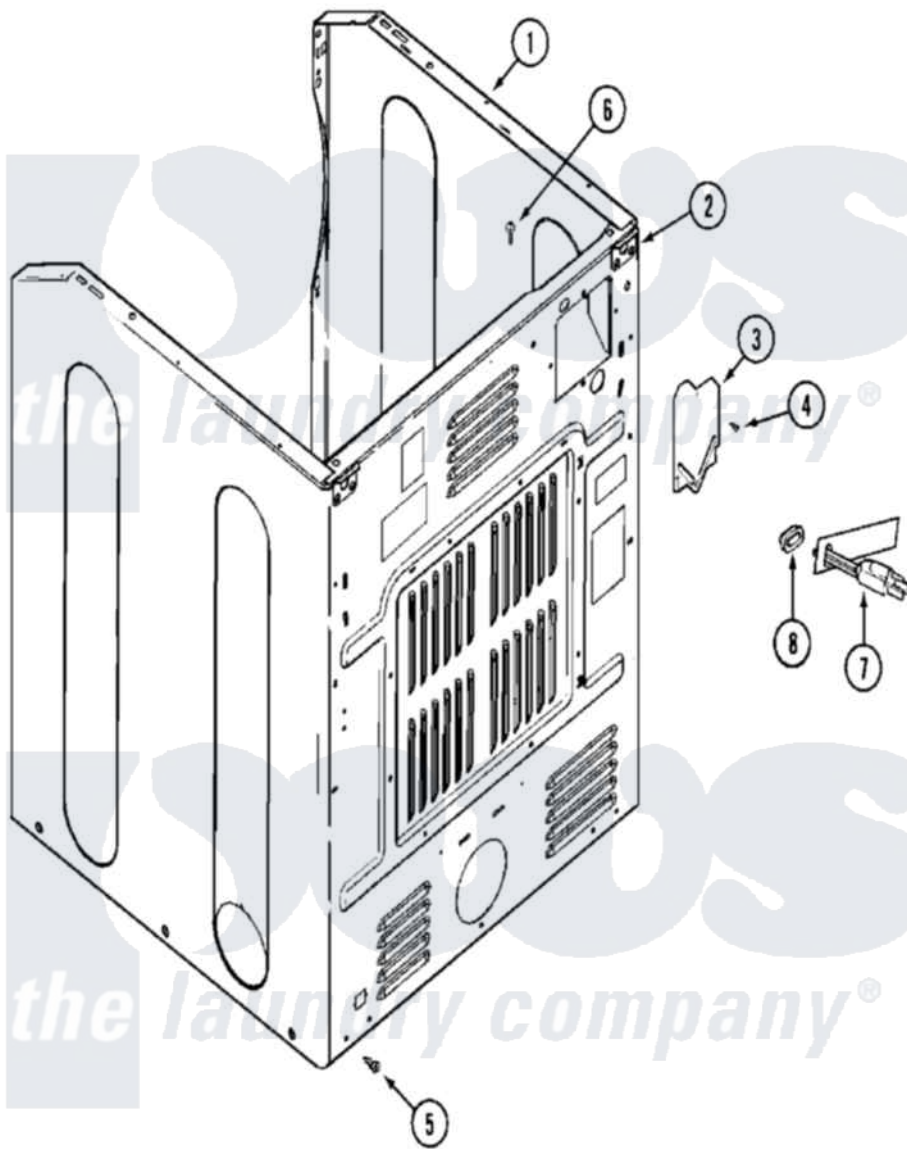

Maytag MHG15PDAWA 05 - CABINET-REAR

Maytag Residential Maytag MHG15PDAWA Dryer Parts Parts Diagram 05 - CABINET-REAR
 Click on the part number to view part

Item	Original Part Number	Replaced By	Status	Part Description
001	NLA		Not Available	CABINET (WHT-LWR)
"	Y310376			Clip, Door Switch Harness
002	NLA		Not Available	BRACKET, CABINET HINGE
003	33001795			Cover, Terminal Block
004	22001995			Screw Note: Screw, Tumbler Front And Shroud
005	22001995			Screw Note: Screw, Tumbler Front And Shroud
006	210186	3370225		Screw
007	208784	22003062		Cord, Power
008	211881			Grommet, Cord Part Not Used- Gas Models Only