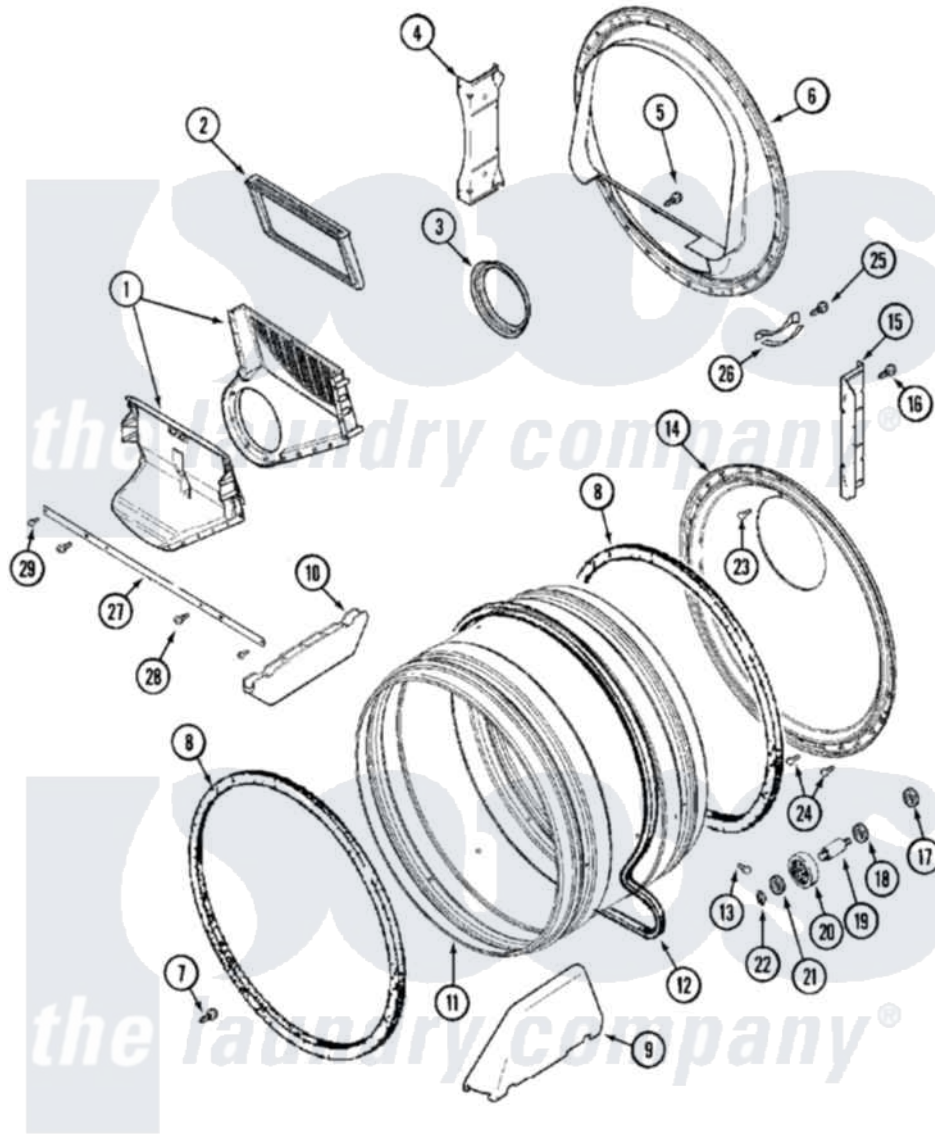

# Maytag MHG15PDAWA 06 - TUMBLER

Maytag [Residential Maytag MHG15PDAWA Dryer Parts](#) Parts Diagram 06 - TUMBLER  
 Click on the part number to view part

Item	Original Part Number	Replaced By	Status	Part Description
001	<a href="#">33001799</a>			Outlet Duct Assembly Note: Outlet Duct Assembly
002	33001804	<a href="#">33002790</a>		Lint Filter
003	33001758	<a href="#">33002560</a>		Seal, Blower
004	NLA		Not Available	SUPPORT, TUMBLER FRONT
005	NLA		Not Available	SCREW, OUTLET DUCT
006	<a href="#">33001802</a>			Front, Tumbler
007	33001855	<a href="#">33002917</a>		Screw, No.10-16
008	<a href="#">33001807</a>			Seal, Tumbler
009	<a href="#">33002032</a>			Baffle
010	<a href="#">33001755</a>			Baffle
011	33001794	<a href="#">33001889</a>		Tumbler
012	33001777	<a href="#">33002535</a>		V-Belt
013	33001788	<a href="#">33002973</a>		Screw, No.9-15 X 1.00 Hx WS
014	<a href="#">33001801</a>			Back, Tumbler
015	NLA		Not Available	SUPPORT, BACK

016	<a href="#">22001995</a>		Screw Note: Screw, Tumbler Front And Shroud
017	<a href="#">33001443</a>		Nut, Hex
018	Y313347	<a href="#">312535</a>	Washer, Vault Mounting Brk.
019	Y312948	<a href="#">6-3129480</a>	Shaft- Tumbler
020	Y303373	<a href="#">12001541</a>	Drum Roller/Washer Assembly--W
021	<a href="#">312535</a>		Washer, Vault Mounting Brk.
022	410233	<a href="#">9703438</a>	Ring-Retrn
023	<a href="#">210932</a>		Screw, No.8 X 9/16 Ctsk Note: Screw, Inlet Duct
024	22001996	<a href="#">3370225</a>	Screw
025	<a href="#">210720</a>		Rivet, Bearing To Tumbler Fmt
026	<a href="#">306508</a>		Tumbler Bearing Kit ---W
027	<a href="#">33002039</a>		Brace, Tumbler Front
028	<a href="#">33001768</a>		Screw, Shroud Note: Screw, Shroud And Outlet Duct
029	<a href="#">22001995</a>		Screw Note: Screw, Tumbler Front And Shroud