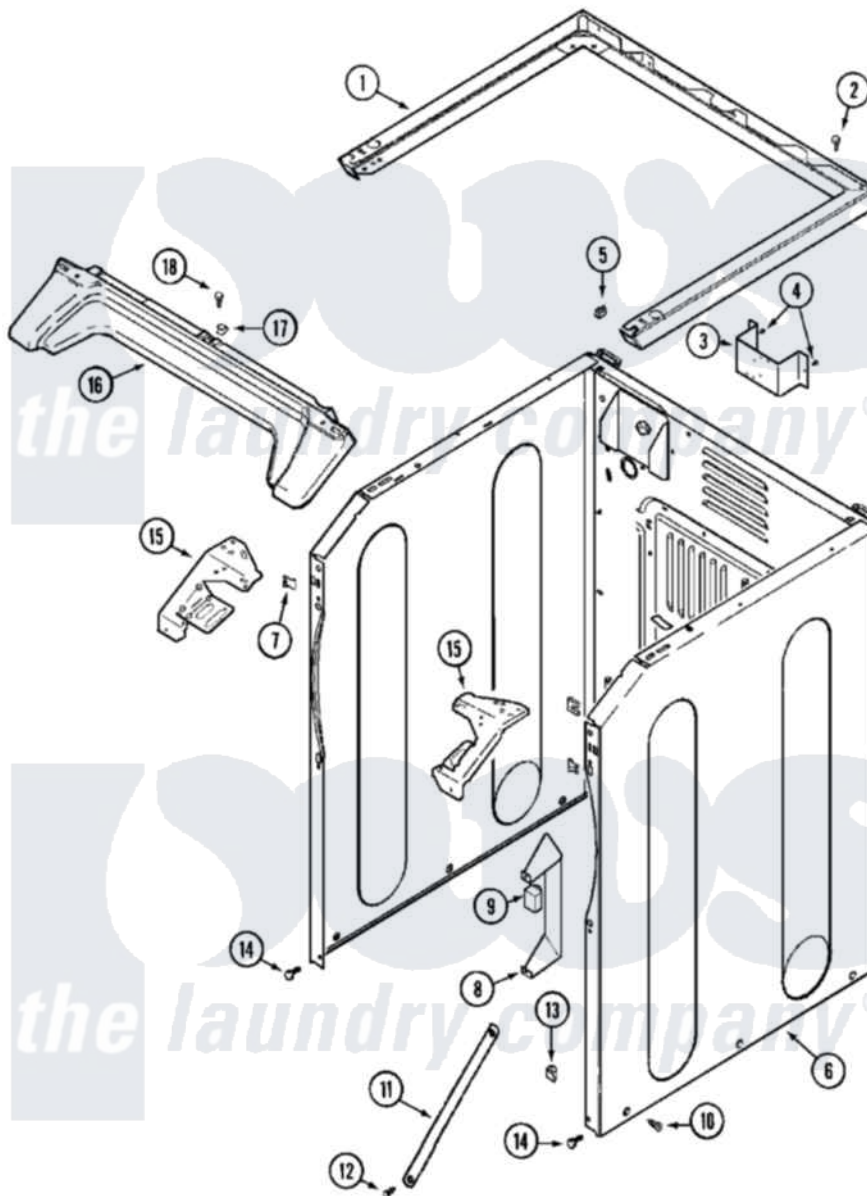

Maytag MHG15PDAWW 03 - CABINET-FRONT (LOWER)

Maytag Residential Maytag MHG15PDAWW Dryer Parts Parts Diagram 03 - CABINET-FRONT (LOWER)
 Click on the part number to view part

Item	Original Part Number	Replaced By	Status	Part Description
001	33002005	33002963		Support, Weld Assembly
"	NLA		Not Available	(ALM)
002	22001883	214354		Screw, Top Cover To Cabnt.
003	NLA		Not Available	BRACKET, TERMINAL BLOCK---NA
004	22001995			Screw Note: Screw, Tumbler Front And Shroud
005	22001502			Fastener, U-NUt
006	NLA		Not Available	CABINET (WHT)
007	22002049			Clip Note: Clip, Front Panel
008	Y313561			Screw---NA
"	314627			Bracket, Relays
"	Y310632	1163839		Screw
009	206824	W10133335		Relay, Motor
"	Y251119	3177991		Screw
010	213007			Xfor Cabinet See Cabinet, Back

011	22002259	22002767	Brace, Cross
012	22001995		Screw Note: Screw, Tumbler Front And Shroud
013	Y310376		Clip, Door Switch Harness
014	22001995		Screw Note: Screw, Tumbler Front And Shroud
015	33002009		Bracket, Corner
"	33002010	33002473	Bracket, Corner
016	33002011		Cover, Access
"	33002012		Cover, Access
017	33002013		Fastener Clip, Access Cover
018	22001995		Screw Note: Screw, Tumbler Front And Shroud
019	33002054		Wire Harness, Main
020	33001989		Retainer, Vault Switch