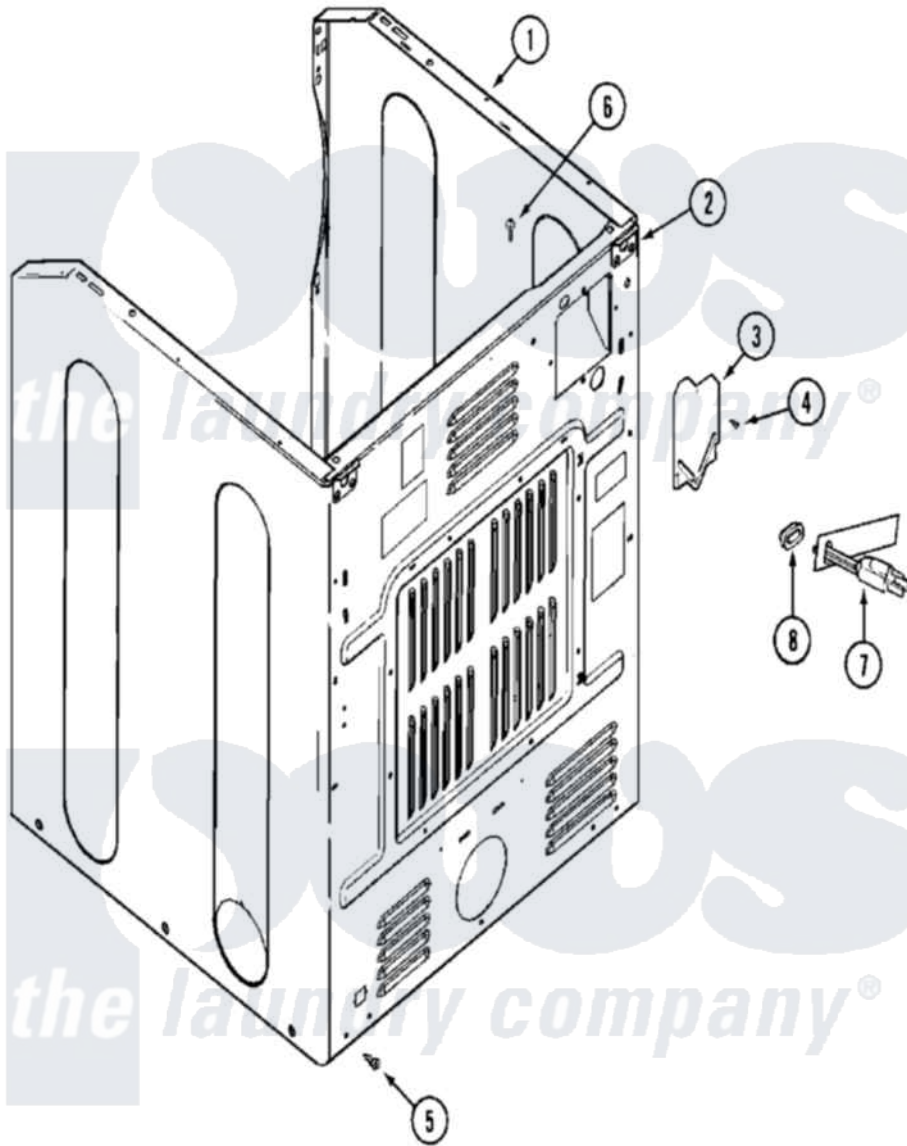

Maytag MHG15PDAWW 05 - CABINET-REAR

Maytag Residential Maytag MHG15PDAWW Dryer Parts Parts Diagram 05 - CABINET-REAR
 Click on the part number to view part

Item	Original Part Number	Replaced By	Status	Part Description
001	NLA		Not Available	CABINET (WHT-LWR)
"	Y310376			Clip, Door Switch Harness
002	NLA		Not Available	BRACKET, CABINET HINGE
003	33001795			Cover, Terminal Block
004	22001995			Screw Note: Screw, Tumbler Front And Shroud
005	22001995			Screw Note: Screw, Tumbler Front And Shroud
006	210186	3370225		Screw
007	208784	22003062		Cord, Power
008	211881			Grommet, Cord Part Not Used- Gas Models Only