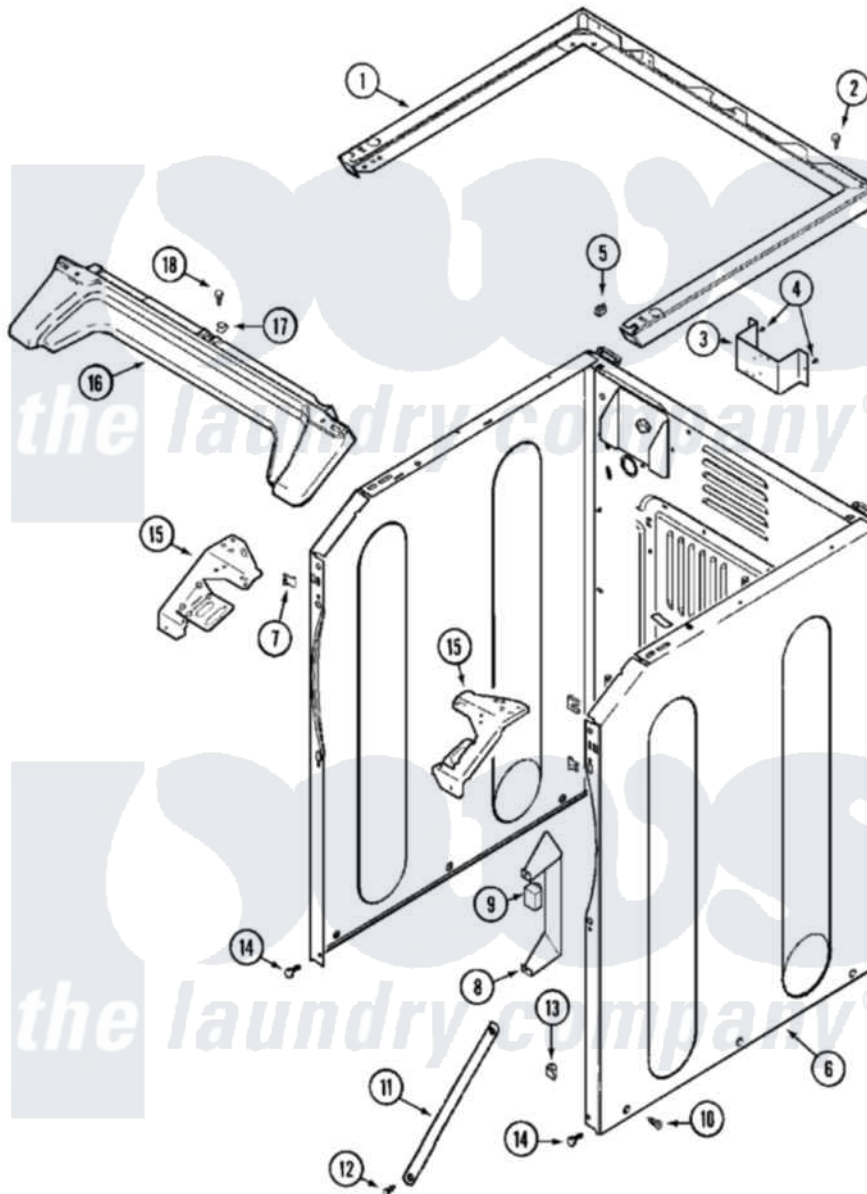

# Maytag MHG15PDAXA 01 - CABINET-FRONT (LOWER)

Maytag Residential Maytag MHG15PDAXA Dryer Parts Parts Diagram 01 - CABINET-FRONT (LOWER)  
 Click on the part number to view part

Item	Original Part Number	Replaced By	Status	Part Description
001	33002005	<a href="#">33002963</a>		Support, Weld Assembly
"	NLA		Not Available	(ALM)
002	22001883	<a href="#">214354</a>		Screw, Top Cover To Cabnt.
003	NLA		Not Available	BRACKET, TERMINAL BLOCK---NA
004	<a href="#">22001995</a>			Screw Note: Screw, Tumbler Front And Shroud
005	<a href="#">22001502</a>			Fastener, U-NUt
006	NLA		Not Available	CABINET (WHT)
007	<a href="#">22002049</a>			Clip Note: Clip, Front Panel
008	<a href="#">Y313561</a>			Screw---NA
"	<a href="#">314627</a>			Bracket, Relays
"	Y310632	<a href="#">1163839</a>		Screw
009	206824	<a href="#">W10133335</a>		Relay, Motor
"	Y251119	<a href="#">3177991</a>		Screw
010	<a href="#">213007</a>			Xfor Cabinet See Cabinet, Back

011	22002259	<a href="#">22002767</a>	Brace, Cross
012	<a href="#">22001995</a>		Screw Note: Screw, Tumbler Front And Shroud
013	<a href="#">Y310376</a>		Clip, Door Switch Harness
014	<a href="#">22001995</a>		Screw Note: Screw, Tumbler Front And Shroud
015	<a href="#">33002009</a>		Bracket, Corner
"	33002010	<a href="#">33002473</a>	Bracket, Corner
016	<a href="#">33002011</a>		Cover, Access
"	<a href="#">33002012</a>		Cover, Access
017	<a href="#">33002013</a>		Fastener Clip, Access Cover
018	<a href="#">22001995</a>		Screw Note: Screw, Tumbler Front And Shroud
019	<a href="#">33002064</a>		Wire Harness, Main
020	<a href="#">33001989</a>		Retainer, Vault Switch