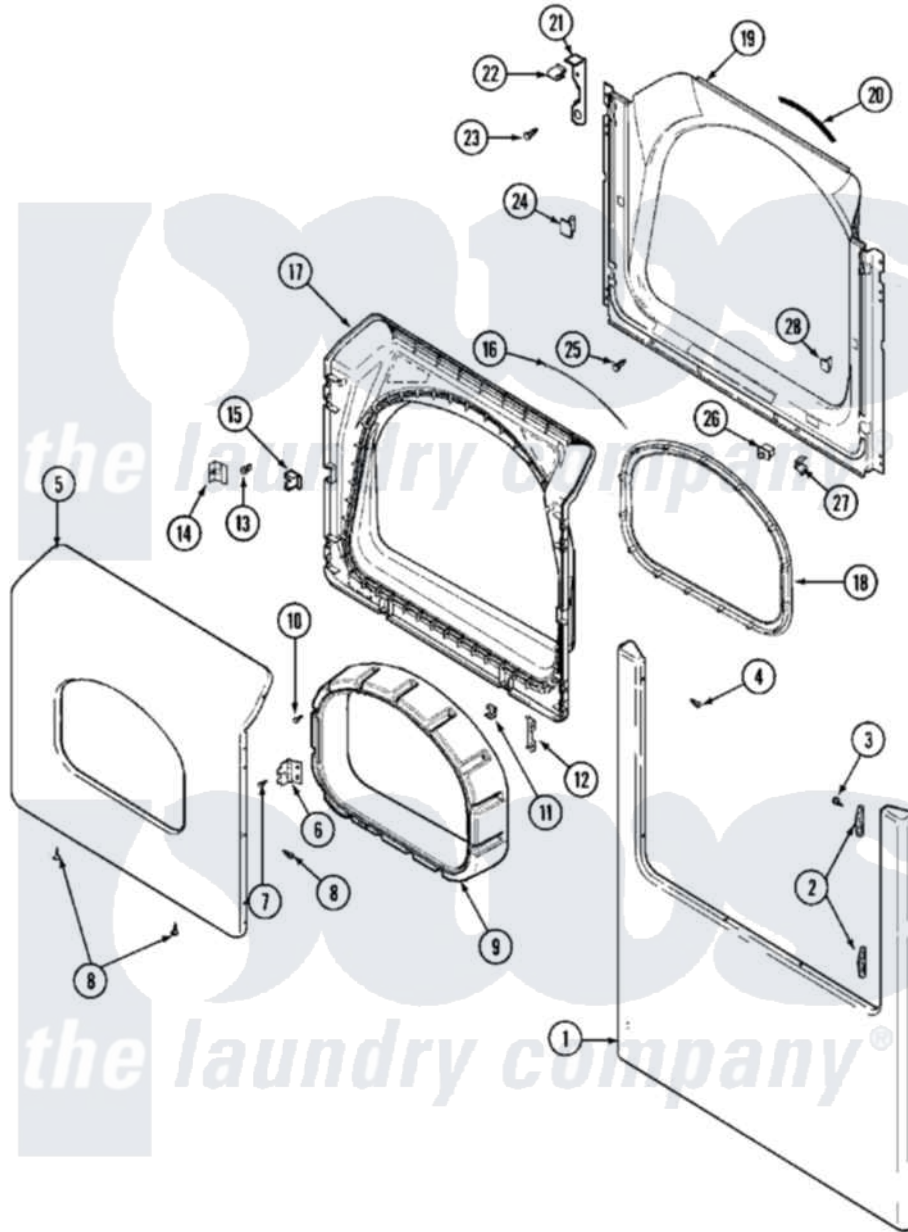

# Maytag MHG15PDAXA 02 - DOOR (LOWER)

Maytag Residential Maytag MHG15PDAXA Dryer Parts Parts Diagram 02 - DOOR (LOWER)  
 Click on the part number to view part

Item	Original Part Number	Replaced By	Status	Part Description
001	22002241	<a href="#">22002836</a>		Panel, Front
"	22002242		Not Available	PANEL, FRONT (ALM)
002	<a href="#">33001764</a>			Cover, Hinge Hole
"	<a href="#">33001765</a>			Cover, Hinge Hole
003	<a href="#">33001846</a>			Screw, Hinge Hole Cover
004	<a href="#">22002243</a>			Screw, Front Panel And Hinge
005	<a href="#">33002028</a>			Door, Outer
"	NLA		Not Available	(ALM)
006	<a href="#">33001759</a>			Hinge, Door
007	22002062	<a href="#">98006631</a>		Screw
008	<a href="#">22002063</a>			Screw No.8-18AB Wafer Head
"	22002064	<a href="#">489355</a>		Screw, 8 X 1/2
009	33002018	<a href="#">33002780</a>		Door Tunnel W` Handle
"	33002019	<a href="#">33002781</a>		Door Tunne
010	22002300	<a href="#">9740848</a>		Screw, Mixing Valve Mounting
011	<a href="#">22002039</a>			Clip, Door

012	<a href="#">22002038</a>		Clip, Door
013	<a href="#">33001761</a>		Strike, Door
014	<a href="#">33001793</a>		Bracket, Strike
015	<a href="#">33001763</a>		Plug, Inner Door
016	<a href="#">33002094</a>		Seal, Door
017	<a href="#">33002030</a>		Door, Inner
"	33002031		(LWR-ALM)
018	33002022	<a href="#">33002607</a>	Lens, Door
019	<a href="#">33002033</a>		Shroud
"	NLA	Not Available	(ALM)
020	<a href="#">33001767</a>		Seal, Shroud
021	33002035	<a href="#">22002991</a>	Kit, Access Cover Hook
"	33002036	<a href="#">22002991</a>	Kit, Access Cover Hook
022	<a href="#">33002037</a>		Fastener, Access Cover Hook
023	<a href="#">22001995</a>		Screw Note: Screw, Tumbler Front And Shroud
024	33001791	<a href="#">306436</a>	Door Latch Kit--W
025	<a href="#">33001768</a>		Screw, Shroud Note: Screw, Shroud And Outlet Duct
026	<a href="#">33002038</a>		Switch, Door
027	<a href="#">33001760</a>		Bracket, Hinge
028	Y304578	<a href="#">LA-1003</a>	Door Catch Kit